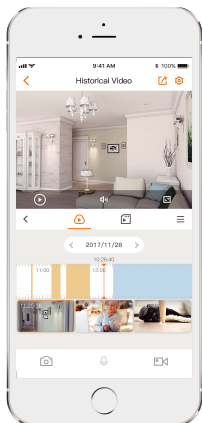

Wi-Fi Connection

IEEE802.11b/g/n/ax(2.4 GHz) support Wi-Fi 6

Smart Tracking

Automatically tracks moving objects

Smart Color Night Vision

Support four-mode night vision for clear-as day clarity even in pitch dark