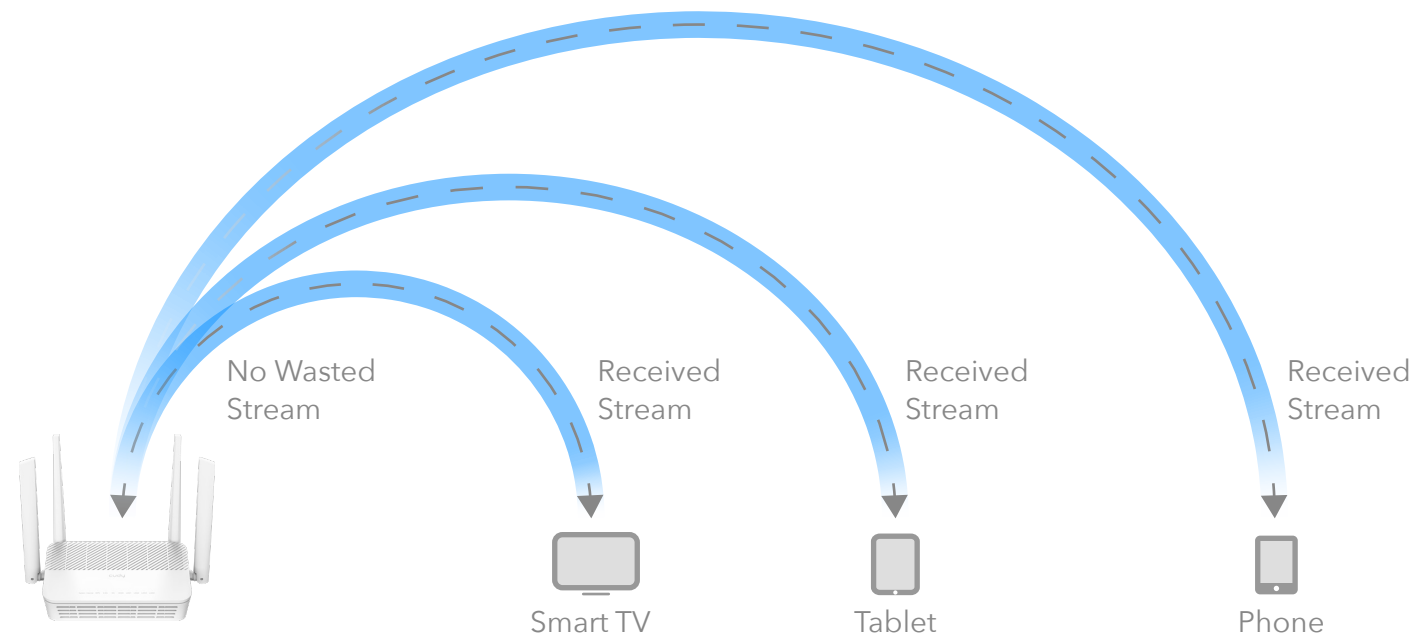

DL/UL MU-MIMO

DL/UL OFDMA

Without OFDMA

More Devices: Wi-Fi 6 uses OFDMA to improve capacity and efficiency of your network, so more devices can connect without slowing down your Wi-Fi.

Specifications

- AX3000 High Speed Wi-Fi 6
- 2.5Gbps Multi-Gigabit WAN Port
- 1.3GHz Dual-core ARM Cortex A53 Processor
- 5-In-1 Multi-Mode Wi-Fi 6 Router
- PPTP/L2TP/OpenVPN/WireGuard/IPsec VPN
- TR069 / TR098 / TR111 / TR181
- EasyMesh* / Cudy Mesh Ready