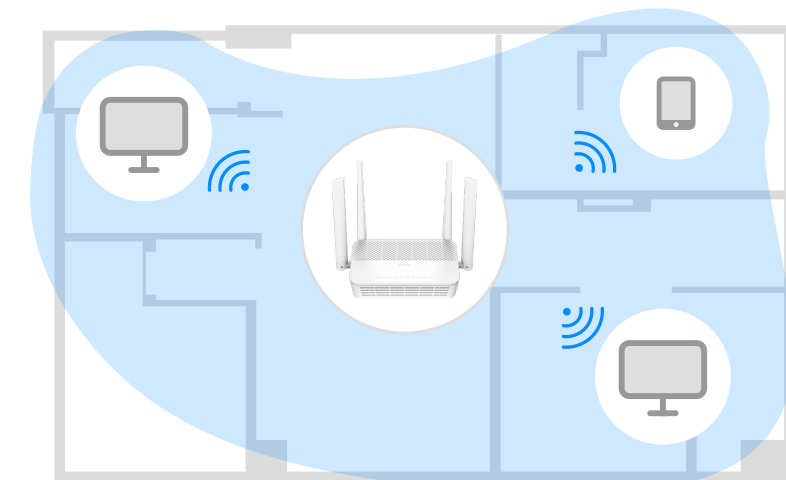

100%
backwards compatibility

Up to 3.0Gbps Wi-Fi 6 Speed: Enjoy smooth streaming, downloading, and gaming with extremely fast Wi-Fi 6 Speed.

Features

Extensive Coverage: Beamforming, and four antennas combine to deliver focused reception to devices far away.