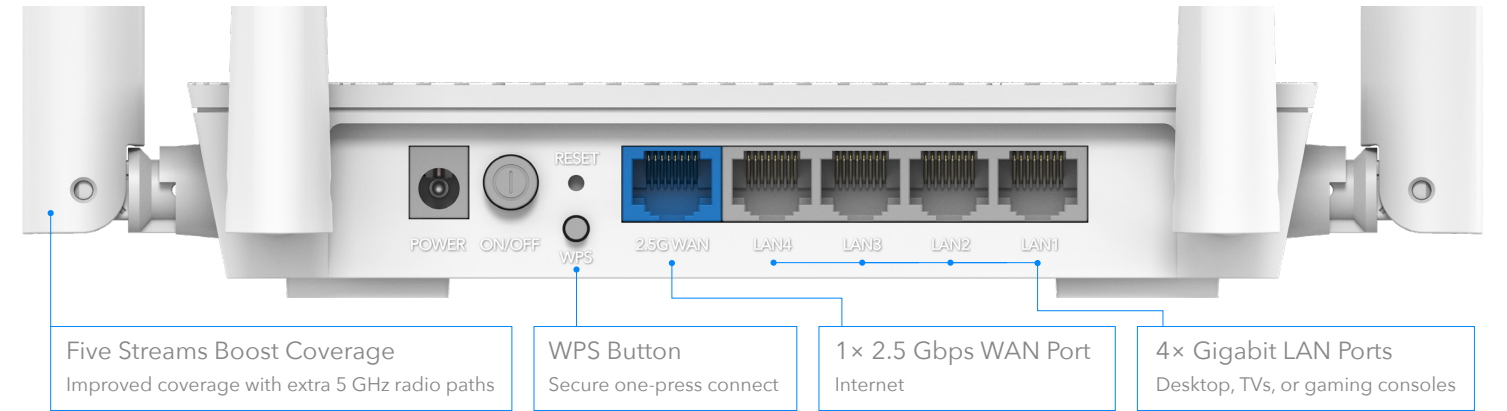

Specifications

- AX3000 High Speed Wi-Fi 6
- 2.5Gbps Multi-Gigabit WAN Port
- 1.3GHz Dual-core ARM Cortex A53 Processor
- 5-In-1 Multi-Mode Wi-Fi 6 Router
- PPTP/L2TP/OpenVPN/WireGuard/IPsec VPN
- TR069 / TR098 / TR111 / TR181
- EasyMesh* / Cudy Mesh Ready

*Easy Mesh is optional for service provider orders

Wireless

Wi-Fi Specs	AX3000 Wi-Fi 6
Wi-Fi Frequency	2.4 GHz, 5 GHz
Wi-Fi Speed	Up to 574Mbps on 2.4GHz Up to 2402Mbps on 5GHz
Wi-Fi Standards	IEEE 802.11ax/n/b/g 2.4 GHz IEEE 802.11ax/ac/n/a 5 GHz
Wi-Fi Bandwidth	20/40/80/160 MHz
Encryptions	WPA-PSK, WPA2-PSK, WPA-PSK/WPA2-PSK, WPA3, WPA2-PSK/WPA3
Features	DL/UL MU-MIMO DL/UL OFDMA Beamforming

Hardware

Processor	1.3GHz Dual-core ARM Cortex A53
ROM / Flash	128MB Nand Flash
RAM / DDR	512MB DDR4
Ethernet Port	1 × 2.5Gbps WAN Port (TBD: PoE-IN Optional for customization) 4 × 1Gbps LAN Ports
USB	1 × USB 2.0 (Optional for customization)
Antennas	4 × 5dBi Antennas
Buttons	1 × Power ON/OFF Button 1 × Reset Button 1 × WPS(Mesh) Button
LEDs	Power, Internet, 2.4G Wi-Fi, 5G Wi-Fi, WPS, WAN, LAN, VPN, USB (Optional)
Power Supply Options	12V / 1A (TBD) 802.3at/af PoE via WAN (Optional for customization) 48~57V Passive PoE via WAN (Optional for customization)