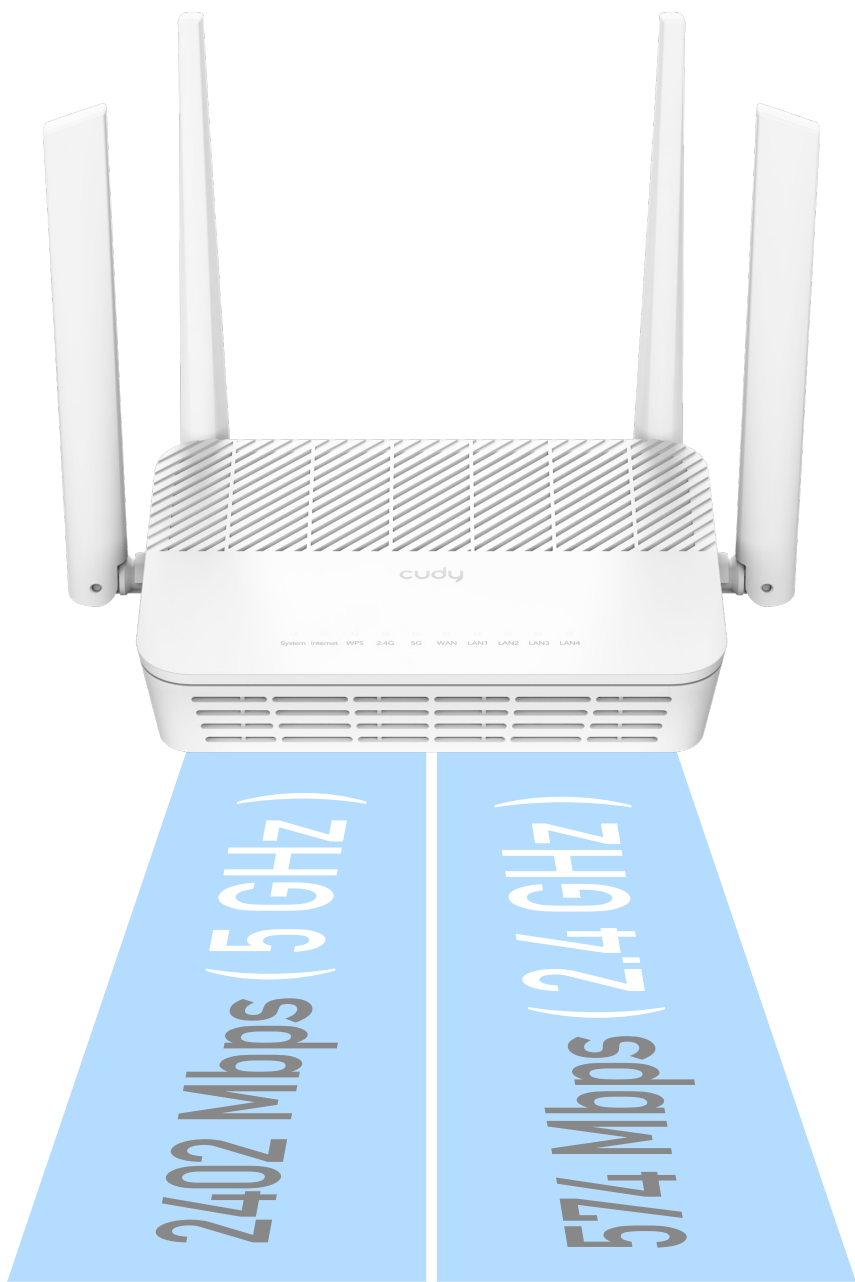

Up to 3.0Gbps Wi-Fi 6 Speed: Enjoy smooth streaming, downloading, and gaming with extremely fast Wi-Fi 6 Speed.

Features

Extensive Coverage: Beamforming, and four antennas combine to deliver focused reception to devices far away.

DL/UL MU-MIMO

DL/UL OFDMA

Without OFDMA

More Devices: Wi-Fi 6 uses OFDMA to improve capacity and efficiency of your network, so more devices can connect without slowing down your Wi-Fi.