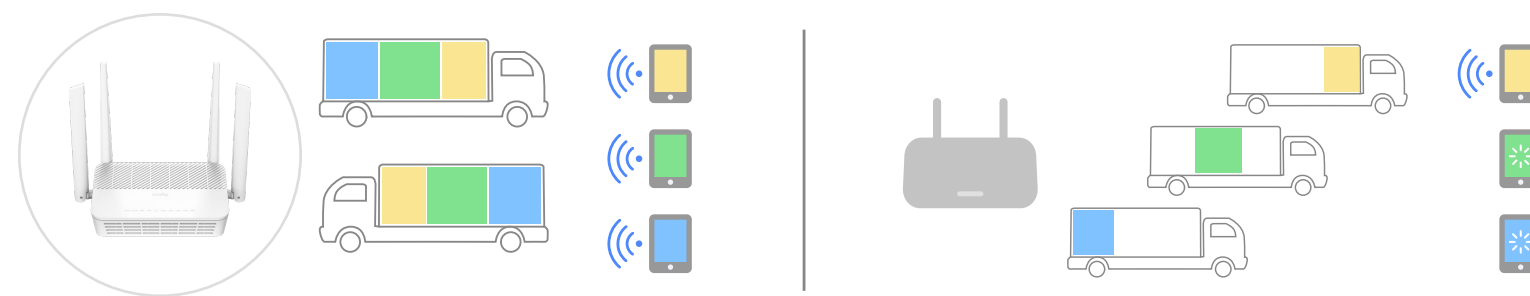

2.5Gbps
WAN Port

MU-MIMO

Dual-Band

Wi-Fi 6 - The Most Powerful Wi-Fi Ever

4X
more capacity

150%
increase in data throughput

AX3000 2976Mbps

AC1200 1167Mbps

100%
backwards compatibility

Up to 3.0Gbps Wi-Fi 6 Speed: Enjoy smooth streaming, downloading, and gaming with extremely fast Wi-Fi 6 Speed.

Features

Extensive Coverage: Beamforming, and four antennas combine to deliver focused reception to devices far away.

DL/UL MU-MIMO

DL/UL OFDMA

Without OFDMA

More Devices: Wi-Fi 6 uses OFDMA to improve capacity and efficiency of your network, so more devices can connect without slowing down your Wi-Fi.

Specifications

- AX3000 High Speed Wi-Fi 6
- 2.5Gbps Multi-Gigabit WAN Port
- 1.3GHz Dual-core ARM Cortex A53 Processor
- 5-In-1 Multi-Mode Wi-Fi 6 Router
- PPTP/L2TP/OpenVPN/WireGuard/IPsec VPN
- TR069 / TR098 / TR111 / TR181
- EasyMesh* / Cudy Mesh Ready