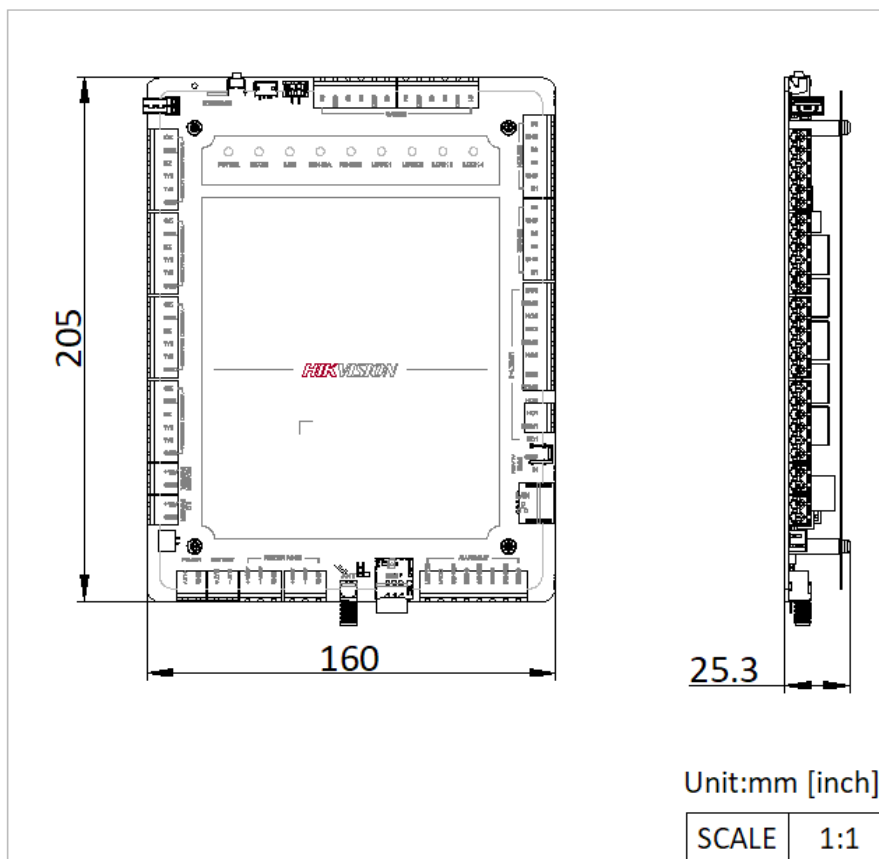

Headquarters

No.555 Qianmo Road, Binjiang District,
Hangzhou 310051, China
T +86-571-8807-5998
www.hikvision.com

Follow us on social media to get the latest product and solution information.