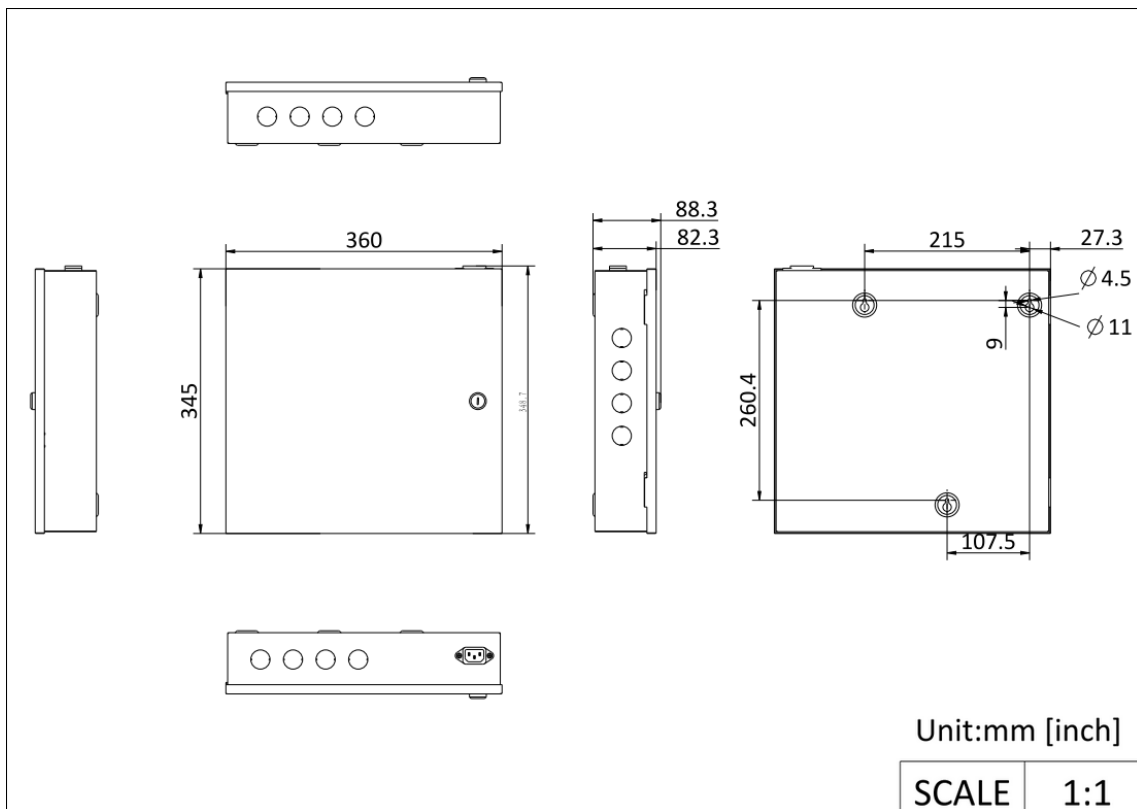

HikCentral Connect	Support
Hik-Partner Pro	Support
Multi-factor authentication	Support
First person in	Support
Anti-passback	Support
Multi-door interlocking	Support

▪ **Available Model**

DS-K2621X

▪ **Dimension**