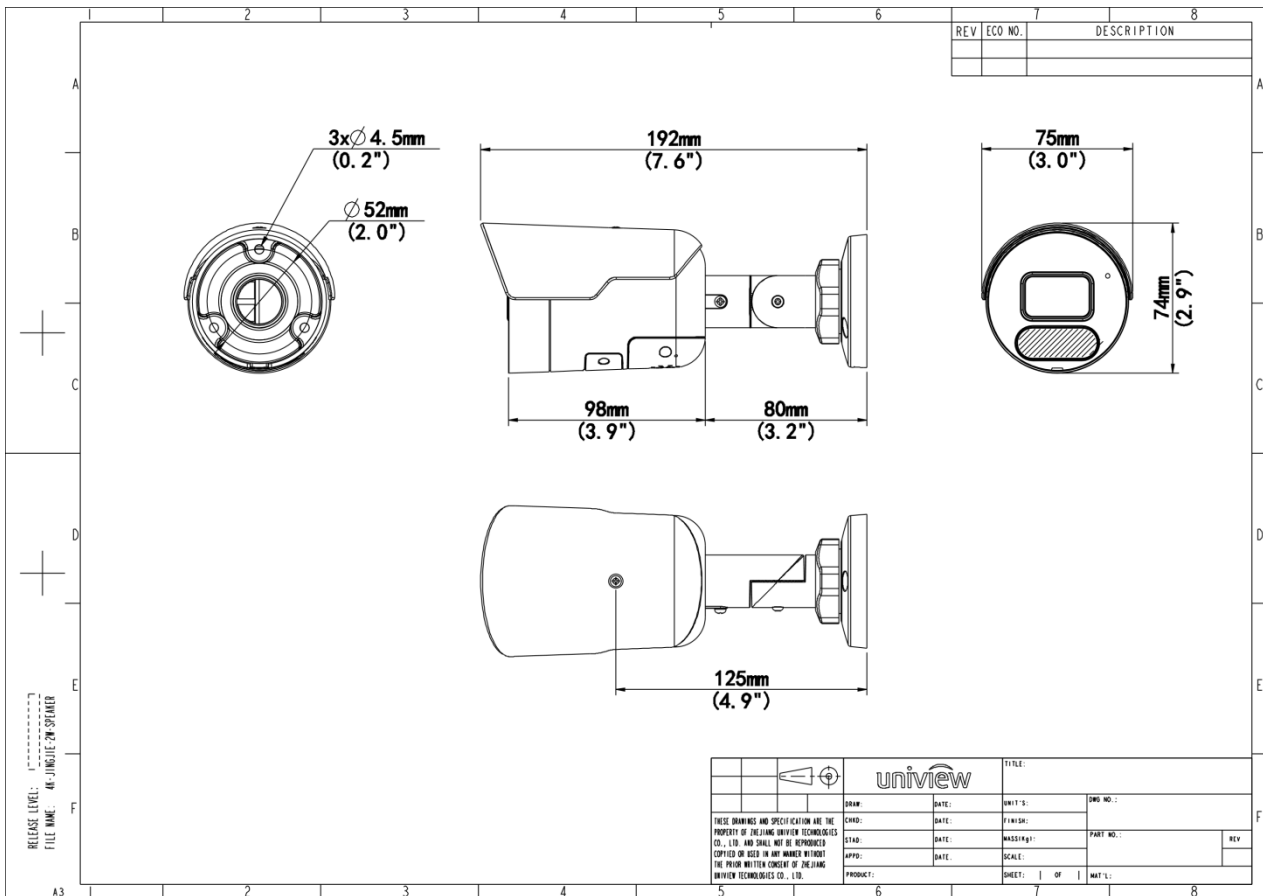

Dimensions

Accessories

TR-JB05-B-IN

Small Bullet Junction Box(Elegant White)

TR-UP06-C-IN

Pole Mounting Bracket for Bullet Junction Box Only

TR-A01-IN

NPT 3/4" Waterproof Cable Gland