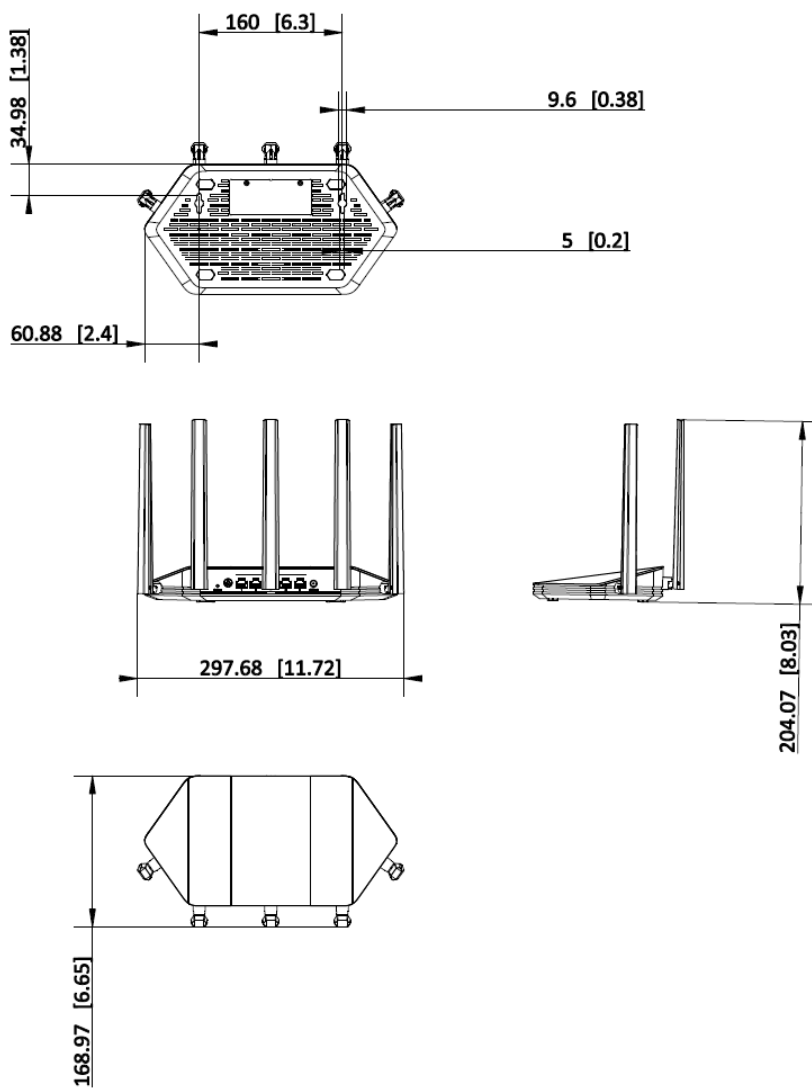

DS-3WR18X
1800M Wi-Fi 6 Wireless Router

- 1800Mbps Wi-Fi 6.
- Wired Wireless Dual Gigabit.
- Dual Band in One and 5G First.
- APP Management.

▪ Specification

General	
Product Dimension (W × H × D)	281.7 mm × 145.0 mm × 204.1 mm
Package Dimension (W × H × D)	365 mm × 340 mm × 73 mm
Net Weight	0.40 kg
Packing List	1800Mbps Wi-Fi6 Router x 1 Power Supply Adaptor x 1 CAT5e Network Cable x 1 Quick Start Guide x 1 Regulatory Compliance and Safety Information x 1
Packing Method	Single pack
Working Temperature	0 °C to 40 °C (32 °F to 104 °F)
Working Humidity	10% to 90% RH non-condensing
Storage Temperature	-40 °C to 70 °C (-40 °F to 158 °F)
Storage Humidity	5% to 95% RH non-condensing
Installation Mode	Desktop installation
Max. Power Consumption	≤ 10 W
Gross Weight	0.790 kg
Wireless Parameter	
Data Rate	≤ 1800 Mbps 5GHz: 1201Mbps 2.4GHz: 574Mbps
Wireless Standard	IEEE 802.11a/n/ac/ax @5GHz IEEE 802.11b/g/n/ax @2.4GHz
Working Frequency Band	2.4 GHz, 5 GHz
Transmitting Power	CE: < 20dBm(2.4GHz) < 23dBm(5GHz)
Wireless Performance	MU-MIMO supported TxBeamforming supported
Receiving Sensitivity	5GHz: -89dBm@HE80-MCS0 -60dBm@HE80-MCS11 2.4GHz: -93dBm@HT40-MCS0 -73dBm@HT40-MCS7
Antenna	5 high gain antennas
Hardware Parameter	
Network Interface	1 × 10/100/1000 Mbps Adaptive WAN Port 3 × 10/100/1000 Mbps Adaptive LAN Ports
LED Indicator	LED indicator
Reset	Reset button
Power Supply Method	Power Supply Adapter
Power Specifications	DC 12 V, 1 A

▪ **Physical Interface**

▪ **Available Model**

DS-3WR18X

▪ **Dimension**

Headquarters

No.555 Qianmo Road, Binjiang District,
Hangzhou 310051, China
T +86-571-8807-5998
www.hikvision.com

Follow us on social media to get the latest product and solution information.