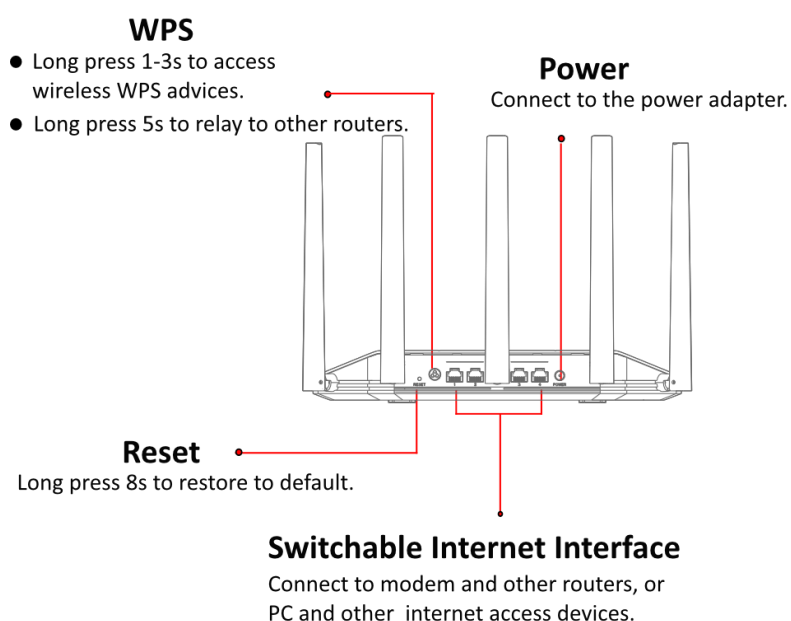

Software Function	
Application function	Routing Mode, Wireless Relay Mode, Wired Bridge Mode supported DHCP Server supported Guest Network Configuration supported Signal Adjustment supported WiFi Schedule supported Daylight Saving Time supported VLAN, WAN Self-Adaption IPv6 Time Synchronization Quick Diagnosis PPPoE DHCP Support accessing the Internet through static IP mode
Security Mode	Support WPA2-PSK,WPA/WPA2-PSK,WPA2-PSK/WPA3-SAE
Security Mechanism	Support fast and secure WPS connection Support hiding wireless network name Support controlling terminal network connection Support firewalls Login Authentication VPN Client Port Mapping DMZ UPNP
Management Method	Web, HPP, HC
Upgrade	Web, App Update and Upgrade
System Log	System log

▪ **Physical Interface**