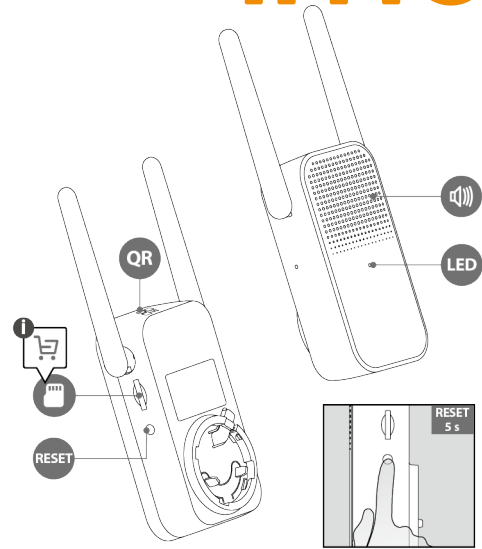

Chime

Specifications

Video Doorbell

1/2.8" Progressive CMOS
3MP (2048 x 1536)
Night Vision: 5m(16.5ft) Distance
2.3 mm Fixed Lens, 30° Pan
Field of View : 125° (H), 98° (V), 166° (D)
5000mAh Rechargeable Battery

Video & Audio

Video Compression : H.265
Up to 15fps Frame Rate
Two-way Talk
8x Digital Zoom

Notice Management

Doorbell Call Notification
PIR Motion/ AI Human Detection
Loitering Detection
Auto Power Saving Mode

Network

Wi-Fi:IEEE802.11b/g/n, 2.4GHz
Chime works as the Wi-Fi extender for the Doorbell
imou App: iOS, Android

Auxiliary Interface

Video Doorbell:
Built-in Mic & Speaker
Power On / Off Button

Chime:
Micro SD Card Slot (up to 512GB)
Built-in Speaker
Reset Button

General

Video Doorbell:
Charging Power: DC 5V 1A, Type-C Port
Optional Hardwired Power Supply (8~24VAC, ≥5VA)
Power Consumption: up to 2.27W
Working Environment:-20° C~+50° C, Less Than 95%RH
Charging Temperature:0° C~+45° C
Dimensions: 150 × 55 × 50.3mm (5.9 × 2.2 × 2.0 inch)
Weight: 237.5g (0.5 lb)
CE, Weatherproof

Chime:
AC Power Supply: 100~240 VAC
Power Consumption: up to 3W
Working Environment:-10° C~+45° C, Less Than 95%RH
Dimensions: 95.5 × 65.1 × 30.2mm
(3.8 × 2.6 × 1.2 inch)
Weight: 79g (0.2 lb)
CE

What's in the box

- 1x Doorbell
- 1x Quick Start Guide
- 1x Surface Mounting Bracket
- 1x USB Charging Cable
- 3x Wire Nuts
- 2x 3M Glue
- 1x Chime Plug
- 1x Screw Package
- 1x Pin
- 1x Installation Position Map
- 2x Extension Wire
- 1x Jumper Wire
- 1x Chime