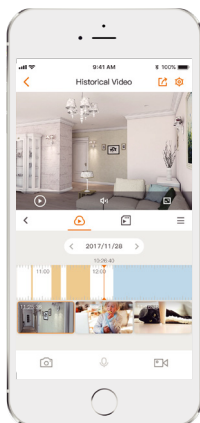

Stay close with what you care

With Cloud service, you will have access to what you care as long as Internet is available. You can record daily or motion videos on Cloud and playback anytime anywhere.