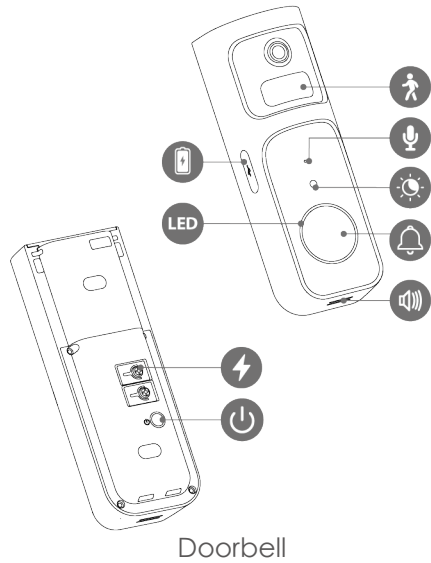

Doorbell

Specifications

Video Doorbell

1/2.8" Progressive CMOS
3MP (2048 x 1536)
Night Vision: 5m(16.5ft) Distance
2.3 mm Fixed Lens, 30° Pan
Field of View : 125° (H), 98° (V), 166° (D)
5000mAh Rechargeable Battery

Video & Audio

Video Compression : H.265
Up to 15fps Frame Rate
Two-way Talk
8x Digital Zoom

Notice Management

Doorbell Call Notification
PIR Motion/ AI Human Detection
Loitering Detection
Auto Power Saving Mode

Network

Wi-Fi:IEEE802.11b/g/n, 2.4GHz
Chime works as the Wi-Fi extender for the Doorbell
imou App: iOS, Android

Auxiliary Interface

Video Doorbell:
Built-in Mic & Speaker
Power On / Off Button

Chime:
Micro SD Card Slot (up to 512GB)
Built-in Speaker
Reset Button

General

Video Doorbell:
Charging Power: DC 5V 1A, Type-C Port
Optional Hardwired Power Supply (8~24VAC, ≥5VA)
Power Consumption: up to 2.27W
Working Environment:-20° C~+50° C, Less Than 95%RH
Charging Temperature:0° C~+45° C
Dimensions: 150 × 55 × 50.3mm (5.9 × 2.2 × 2.0 inch)
Weight: 237.5g (0.5 lb)
CE, Weatherproof

Chime:
AC Power Supply: 100~240 VAC
Power Consumption: up to 3W
Working Environment:-10° C~+45° C, Less Than 95%RH
Dimensions: 95.5 × 65.1 × 30.2mm
(3.8 × 2.6 × 1.2 inch)
Weight: 79g (0.2 lb)
CE

What's in the box

- 1x Doorbell
- 1x Quick Start Guide
- 1x Surface Mounting Bracket
- 1x USB Charging Cable
- 3x Wire Nuts
- 2x 3M Glue
- 1x Chime Plug
- 1x Screw Package
- 1x Pin
- 1x Installation Position Map
- 2x Extension Wire
- 1x Jumper Wire
- 1x Chime