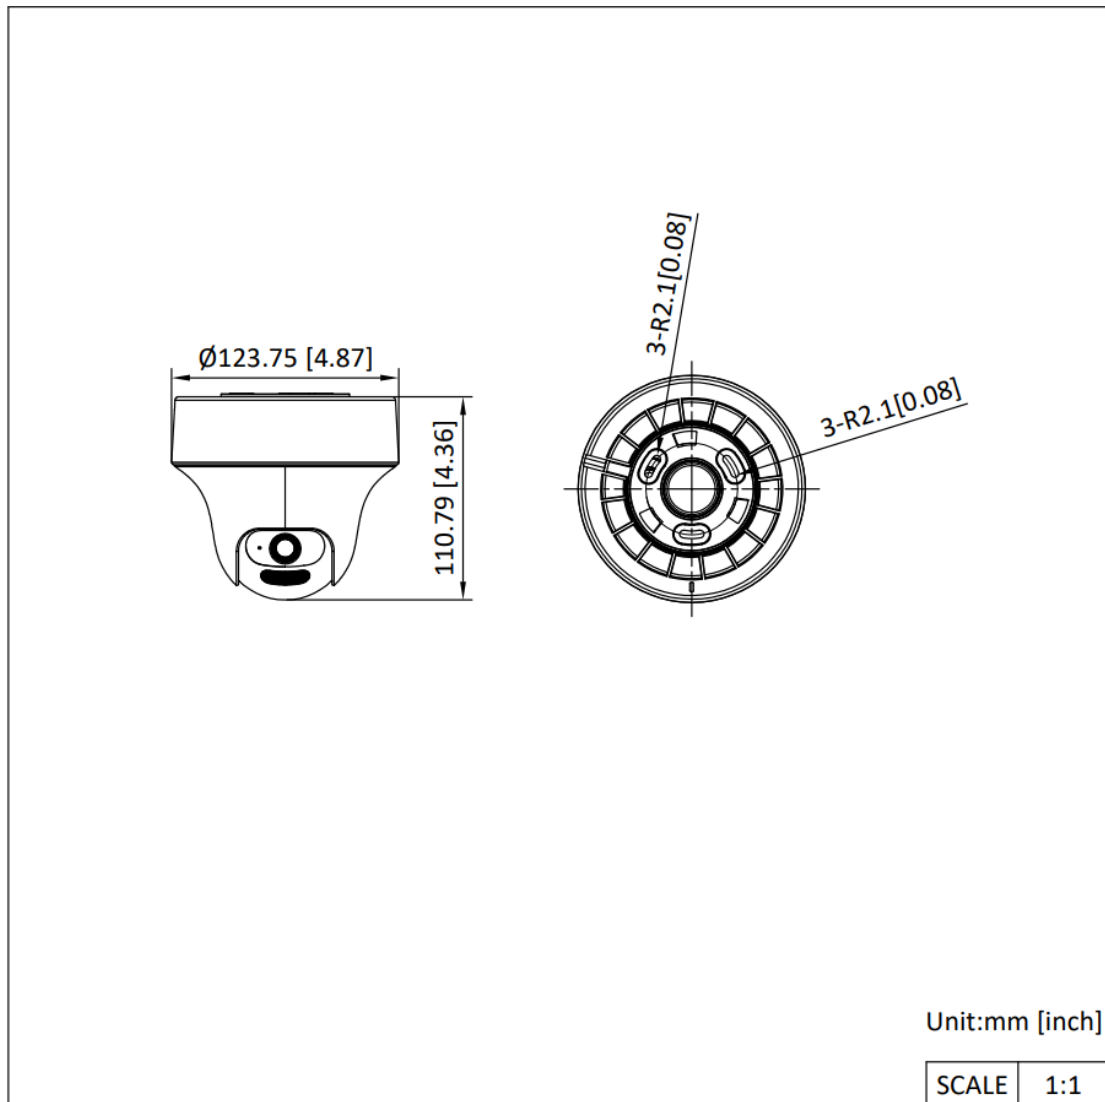

General	
Power	12 VDC ± 25%, max.8.7 W
Material	Plastic
Dimension	Ø123.7 mm × 110.8 mm (4.87" × 4.36")
Weight	Approx. 340 g (0.75 lb.)
Operating Condition	-40 °C to 60 °C (-40 °F to 140 °F). Humidity 90% or less (non-condensing)
Communication	HIKVISION-C
Language	English

▪ **Available Model**

DS-2CE70D0T-PTLTS(2.8mm)

DS-2CE70D0T-PTLTS(3.6mm)

▪ **Dimension**