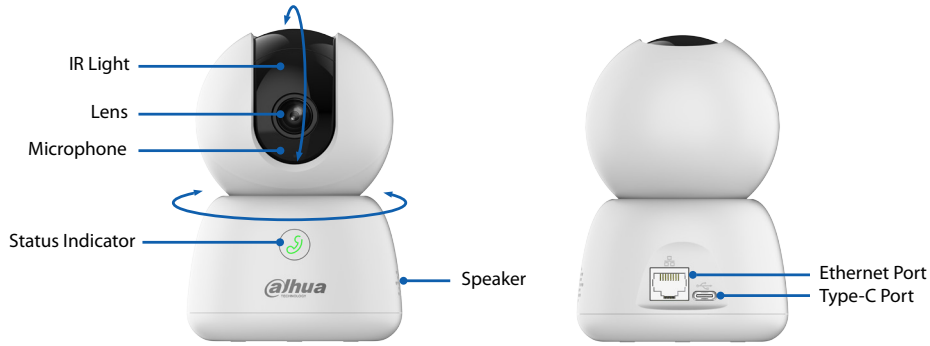

3MP Indoor Fixed-focal Wi-Fi Pan & Tilt Network Camera

DH-H3B

Series Overview

Dahua Wireless series cameras are not only easy to install and operate, but also perform outstandingly and cost-effective. They provide full coverage of a scene with 3MP resolution, 0° to 350° pan and -5° to 80° tilt. Their powerful functions, such as one-click proactive call, preset patrol, AI human detection & pet detection, and auto tracking, assist with the accurate detection and continuous tracking of targets. Information is also synchronously sent to your phone to keep you up-to-date. These cameras are widely used in small and medium-sized scenes such as small-sized retail stores.

H.265

Advanced H.265 compression technology

Supports Micro SD Card

Low-cost storage

Upgrade Your Experience with DMSS

Dahua Mobile Security Surveillance (DMSS) is a professional remote surveillance management platform that offers remote monitoring, device migration, and sharing. When connected to the internet, the platform provides real-time alerts to improve surveillance efficiency and grant flexibility in security management.

Specifications

Camera

3MP Indoor Fixed-focal Wi-Fi Pan & Tilt Network Camera	1/3.2" CMOS
Max. Resolution	2304 (H) × 1296 (V)
Electronic Shutter Speed	Auto/Manual 1/3 s–1/100,000 s
Illumination Distance	Up to 10 m (32.81 ft) (IR)
Illuminator On/Off Control	Auto
Illuminator Number	1 (IR LED)
Angle Adjustment	Pan: 0° to 350° Tilt: -5° to 80°