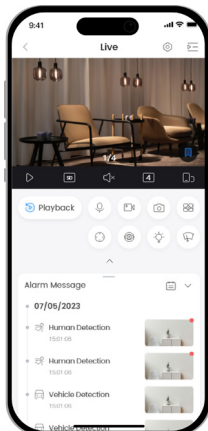

3MP Indoor Fixed-focal Wi-Fi Pan & Tilt Network Camera

DH-H3B

Series Overview

Dahua Wireless series cameras are not only easy to install and operate, but also perform outstandingly and cost-effective. They provide full coverage of a scene with 3MP resolution, 0° to 350° pan and -5° to 80° tilt. Their powerful functions, such as one-click proactive call, preset patrol, AI human detection & pet detection, and auto tracking, assist with the accurate detection and continuous tracking of targets. Information is also synchronously sent to your phone to keep you up-to-date. These cameras are widely used in small and medium-sized scenes such as small-sized retail stores.

One-click Privacy Mode

Protects your privacy

Abnormal Sound Alarm

Detects abnormal sounds and sends alarms in time

Wi-Fi 6

Seamless integration of speed and anti-interference

Bluetooth Pairing

Fast pairing with Bluetooth

H.265

Advanced H.265 compression technology

Supports Micro SD Card

Low-cost storage

Upgrade Your Experience with DMSS

Dahua Mobile Security Surveillance (DMSS) is a professional remote surveillance management platform that offers remote monitoring, device migration, and sharing. When connected to the internet, the platform provides real-time alerts to improve surveillance efficiency and grant flexibility in security management.

Specifications

Camera

3MP Indoor Fixed-focal Wi-Fi Pan & Tilt Network Camera	1/3.2" CMOS
Max. Resolution	2304 (H) × 1296 (V)
Electronic Shutter Speed	Auto/Manual 1/3 s–1/100,000 s
Illumination Distance	Up to 10 m (32.81 ft) (IR)
Illuminator On/Off Control	Auto
Illuminator Number	1 (IR LED)
Angle Adjustment	Pan: 0° to 350° Tilt: -5° to 80°