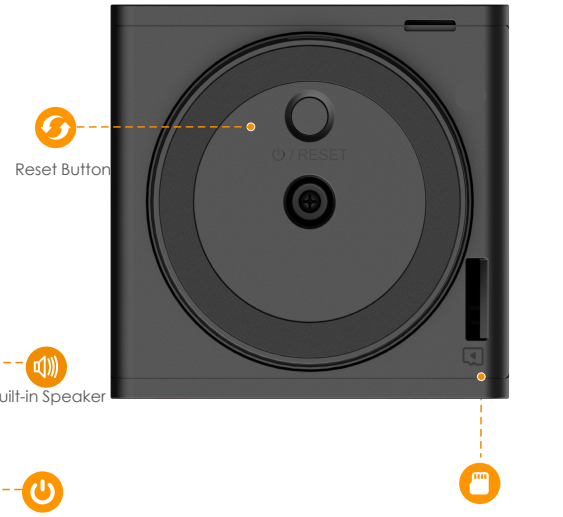

imou

IMOU SENSE Rex VT 5MP

5MP H.265 Wi-Fi Pan & Tilt Camera

With 5MP/3K live monitoring and panoramic 0-355° pan & 0-90° tilt feature, Rex VT ensures every corner of your home completely covered. It supports two-way video talks with a 2.4-inch screen. Two buttons on the side of the screen allow you to make the video call and hang up. Human/Pet detection quickly finds events in images and immediately sends a notification to you. With built-in siren, Rex VT actively keeps unwelcome visitors away from what you care about. Privacy Mode helps protect your personal privacy when you are home, and Smart Tracking function lets the camera follow moving objects when it detects motion.

Abnormal Sound Alarm

Sends alerts to your smartphone when it detects abnormal sound

Two-way Talk

Real-time communicates with people at the camera

Diversified Storage

Supports NVR, Cloud Storage or Micro SD card (up to 256GB)

Alarm Clock

Supports setting custom alarms

Smart Tracking

Automatically tracks moving objects

Stay close with what you care

With Cloud service, you will have access to what you care as long as Internet is available. You can record daily or motion videos on Cloud and playback anytime anywhere.

Front View

Back View

Bottom view

Specifications

Camera

1/2.7" Progressive CMOS
 5MP(2880 x 1620)
 Night Vision: 20m(66ft) Distance
 3.6mm Fixed Lens
 Field of View : 87° (H), 48° (V), 108° (D)
 0~355° Pan & 0~90° Tilt
 2.4 inch screen