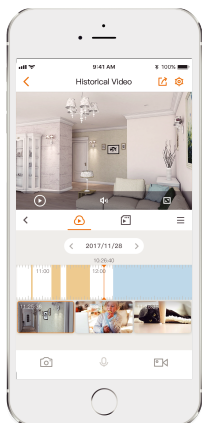

Smart Tracking

Automatically tracks moving objects

Stay close with what you care

With Cloud service, you will have access to what you care as long as Internet is available. You can record daily or motion videos on Cloud and playback anytime anywhere.