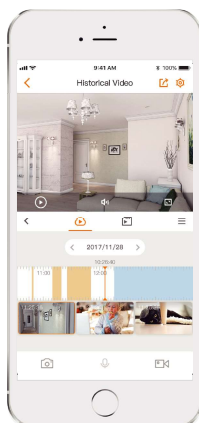

## Ranger SE 4MP

### 4MP H.265 Wi-Fi Pan & Tilt Camera

With 4MP QHD live monitoring and 0~355° pan & -10~80° tilt features, Ranger SE 4MP ensures every corner of your home completely covered. Human Detection quickly finds human targets in images and immediately sends a notification to you. Privacy Mode helps protect your personal privacy when you are home, and Smart Tracking function lets the camera follows moving objects when it detects motion.

-  **H.265 4MP QHD**  
See more than 1080P
-  **Smart Tracking**  
Automatically tracks moving objects
-  **Privacy Mode**  
Hide the lens to protect your personal privacy
-  **Human Detection**  
Quickly find human targets in you home
-  **Abnormal Sound Alarm**  
Sends alerts to your smartphone when it detects abnormal sound
-  **Alarm Notification**  
Sends instant alerts to your mobile phone when an event is detected
-  **Built-in Siren**  
Scare strangers away from your home
-  **Diversified Storage**  
Supports NVR, Cloud Storage or Micro SD card (up to 256GB)
-  **Two-way Talk**  
Communicate with family and pets easily