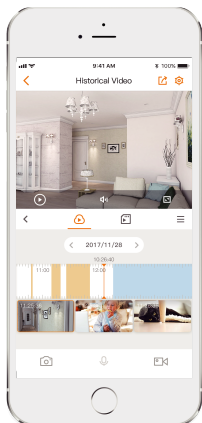

3MP H.265 Video

See more than 1080P

Human Detection

Quickly find human targets in you home

Smart Tracking

Automatically tracks moving objects

Active Deterrence

Scare away unwelcome visitors with built-in spotlight and 110dB security siren

IP66

Weatherproof from dust and water

Two-way Talk

Real-time communicate with people at the camera

Diversified Storage

Supports NVR, Cloud Storage or Micro SD card (up to 512 GB)

Alarm Notification

Sends instant motion-activated alerts to your mobile phone

Wi-Fi Connection

IEEE802.11b/g/n/ax support Wi-Fi 6

Smart Color Night Vision

Support four-mode night vision for clear-as day clarity even in pitch dark

Stay close with what you care

With Cloud service, you will have access to what you care as long as Internet is available. You can record daily or motion videos on Cloud and playback anytime anywhere.