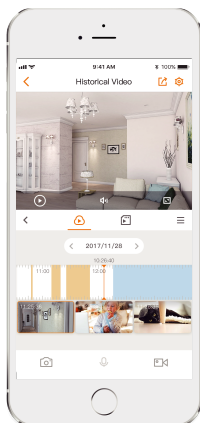

### 4MP H.265 Wi-Fi Pan & Tilt Camera

With 4MP Full HD live monitoring and 0~355° pan & -10~70° tilt features,DK2 ensures every corner of your home completely covered. Human Detection quickly finds human targets in images and immediately sends a notification to you. Privacy Mode helps protect your personal privacy when you are home, and Smart Tracking function lets the camera follows moving objects when it detects motion.

**H.265 4MP Full HD**  
See more than 1080P

**Smart Tracking**  
Automatically tracks moving objects

**Privacy Mode**  
Hide the lens to protect your personal privacy

**Human Detection**  
Quickly find human targets in you home

**Abnormal Sound Alarm**  
Sends alerts to your smartphone when it detects abnormal sound

**Alarm Notification**  
Sends instant alerts to your mobile phone when an event is detected

**Built-in Siren**  
Scare stangers away from your home

**Diversified Storage**  
Supports NVR, Cloud Storage or Micro SD card (up to 512GB)

**Two-way Talk**  
Communicate with family and pets easily