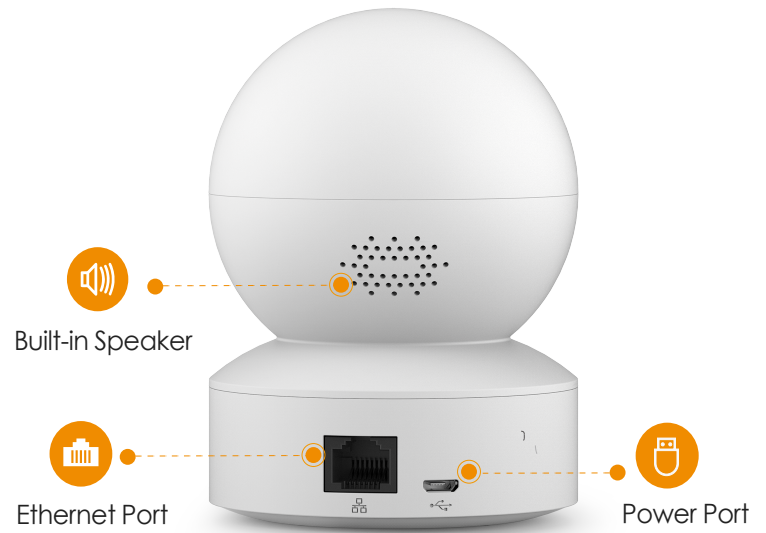

Back View

Specifications

Camera

1/3.0" 4Megapixel Progressive CMOS
4MP(2560 x 1440)
Night Vision: 10m(33ft) Distance
3.6mm Fixed Lens
Field of View : 73° (H), 40° (V), 89° (D)
0~355° Pan & -10~70° Tilt

Video & Audio

Video Compression : H.265/H.264
Up to 20 fps Frame Rate
Digital Zoom
Two-way Audio

Notice Management

Motion Detection
Human Detection
Configurable Region
Abnormal Sound Alarm

Network

Wi-Fi:IEEE802.11b/g/n/ax,Wi-Fi 6,50m Open Field
Imou App: iOS, Android
Onvif

Auxiliary Interface

Micro SD Card Slot (up to 512GB)
Built-in Mic & Speaker
Reset Button

General

DC 5V1A Power Supply
Power Consumption:< 5W
Working Environment:-10° C~+45° C, Less Than 95%RH
Dimensions: 80 × 80 × 110mm (3.15× 3.15 × 4.33inch)
Weight: 183g (0.397lb)
CE

What's in the box

- 1x Camera
- 1x Quick Start Guide
- 1x Power Adapter
- 1x Power Cable
- 1x Screw Package
- 1x Mounting Plate
- 1x Installation Position Map