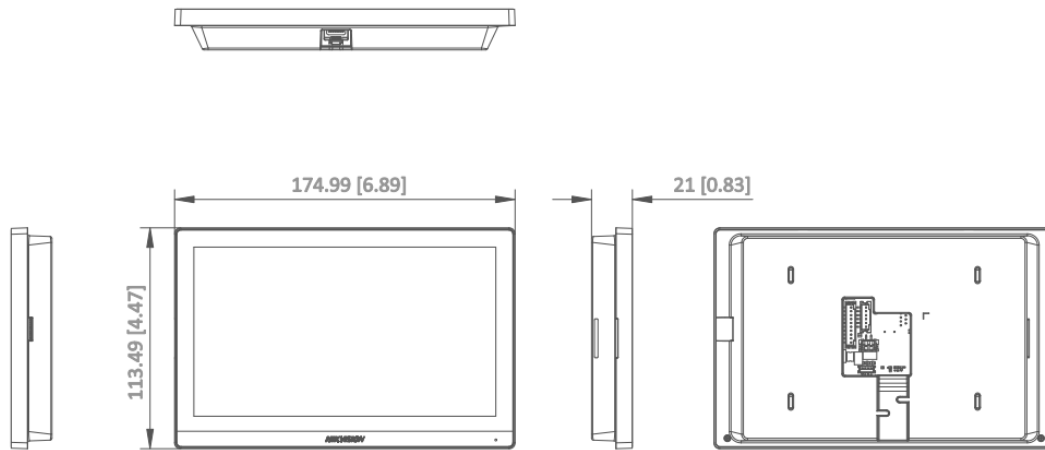

Installation	Wall mounting, table mounting
Indicator	/
Weight	Net weight: 350 g (0.8 lb) Gross weight: 675 g (1.5 lb)
Protective level	/
Working temperature	-10 °C to 50 °C (14 °F to 122 °F)
Working humidity	10% to 90% (no-condensing)
Dimension (W × H × D)	175 mm × 113.5 mm × 21 mm (6.9" × 4.5" × 0.83")
Battery	/
Application environment	Indoor
Power consumption	≤ 5 W
Language	English, Russian, Bulgarian, Hungarian, Greek, German, Italian, Czech, Slovak, French, Polish, Dutch, Portuguese (Brazil), Spanish, Hebrew, Romanian, Turkish, Estonian, Danish, Swedish, Norwegian, Finnish, Vietnamese, Croatian, Slovenian, Serbian, Arabic, Portuguese (Portugal), Lithuanian, Uzbek, Kazakh, Mongolian, Ukrainian

▪ Physical Interface

No.	Description	No.	Description
1	Screen	5	TF Card Slot
2	Microphone	6	Debugging Port
3	Network Interface	7	Loudspeaker
4	Alarm Terminal	8	Power Supply Terminal

▪ Available Model

DS-KH6350-TE1

▪ **Dimension**

Unit:mm [inch]

SCALE 1:1

▪ **Accessory**

▪ **Optional**

DS-KAW50-1 50W 12V Power Adapter	DS-KAW50-1N 50W 12V Power Adapter	DS-KABH6350-T Table bracket
		

Headquarters

No.555 Qianmo Road, Binjiang District,
Hangzhou 310051, China
T +86-571-8807-5998
www.hikvision.com