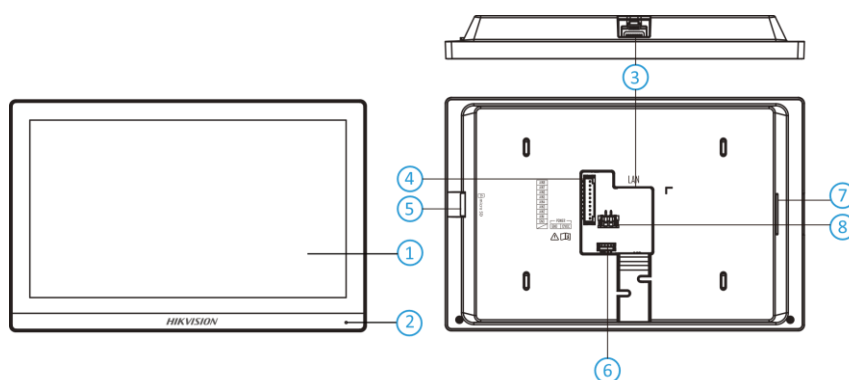

Installation	Wall mounting, table mounting
Indicator	/
Weight	Net weight: 350 g (0.8 lb) Gross weight: 675 g (1.5 lb)
Protective level	/
Working temperature	-10 °C to 50 °C (14 °F to 122 °F)
Working humidity	10% to 90% (no-condensing)
Dimension (W × H × D)	175 mm × 113.5 mm × 21 mm (6.9" × 4.5" × 0.83")
Battery	/
Application environment	Indoor
Power consumption	≤ 5 W
Language	English, Russian, Bulgarian, Hungarian, Greek, German, Italian, Czech, Slovak, French, Polish, Dutch, Portuguese (Brazil), Spanish, Hebrew, Romanian, Turkish, Estonian, Danish, Swedish, Norwegian, Finnish, Vietnamese, Croatian, Slovenian, Serbian, Arabic, Portuguese (Portugal), Lithuanian, Uzbek, Kazakh, Mongolian, Ukrainian

▪ Physical Interface

No.	Description	No.	Description
1	Screen	5	TF Card Slot
2	Microphone	6	Debugging Port
3	Network Interface	7	Loudspeaker
4	Alarm Terminal	8	Power Supply Terminal

▪ Available Model

DS-KH6350-TE1