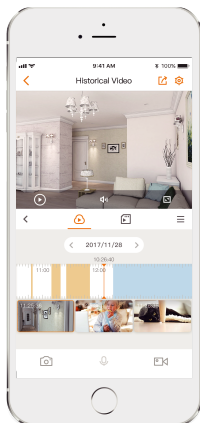

Stay close with what you care

With Cloud service, you will have access to what you care as long as Internet is available. You can record daily or motion videos on Cloud and play back anytime anywhere.