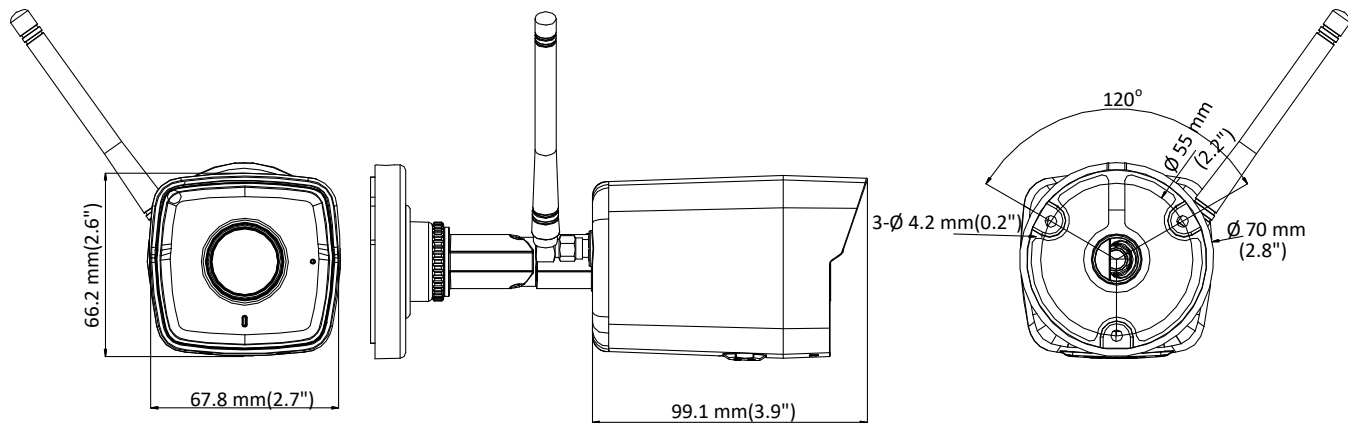

▪ **Available Model**

HWI-B120H-D/W(D) (2.8 mm, 4mm)

Dimension

Accessory

Distributed by

HIKVISION®
HiWatch Series

Headquarters

No.555 Qianmo Road, Binjiang District,
Hangzhou 310051, China
T +86-571-8807-5998
overseasbusiness@hikvision.com

Hikvision USA
T +1-909-895-0400
sales.usa@hikvision.com

Hikvision Europe
T +31-23-55-42-770
info.eu@hikvision.com

Hikvision Middle East
T +971-4-8816086
salesme@hikvision.com

Hikvision Russia
T +7-495-669-67-99
saleru@hikvision.com

Hikvision India
T +91-22-28469900
sales@pramahikvision.com

Hikvision Italy
T +39-0438-6902
info.it@hikvision.com

Hikvision France
T +33(0)1-85-330-450
info.fr@hikvision.com

Hikvision Spain
T +34-91-737-16-55
info.es@hikvision.com

Hikvision Poland
T +48-22-460-01-50
poland@hikvision.com

Hikvision UK
T +01628-902140
support.uk@hikvision.com

Hikvision Singapore
T +65-6684-4718
sg@hikvision.com

Hikvision Oceania
T +61-2-8599-4233
salesau@hikvision.com

Hikvision Canada
T +1-909-895-0400
sales.usa@hikvision.com

Hikvision Korea
T +82-31-731-8841
sales.korea@hikvision.com

Hikvision Brazil
T +55 11 3318-0050
Latam.support@hikvision.com

Hikvision Africa
T +27 (10) 0351172
sale.africa@hikvision.com

Hikvision Hong Kong
T +852-2151-1761