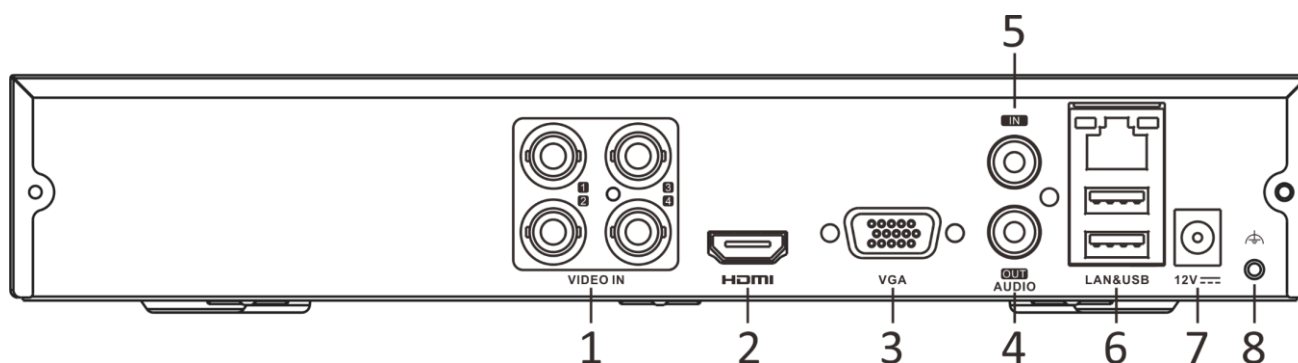

Note:

Enhanced IP mode might be conflicted with smart events (motion detection 2.0) or other functions, please refer to the user manual for details.

Dimension

scale/1:1;Unit/mm

Physical Interface

No.	Description	No.	Description
1	Video and coaxial audio in	5	AUDIO IN, RCA connector
2	HDMI interface	6	LAN network interface and USB interface
3	VGA interface	7	12 VDC power input
4	AUDIO OUT, RCA connector	8	GND