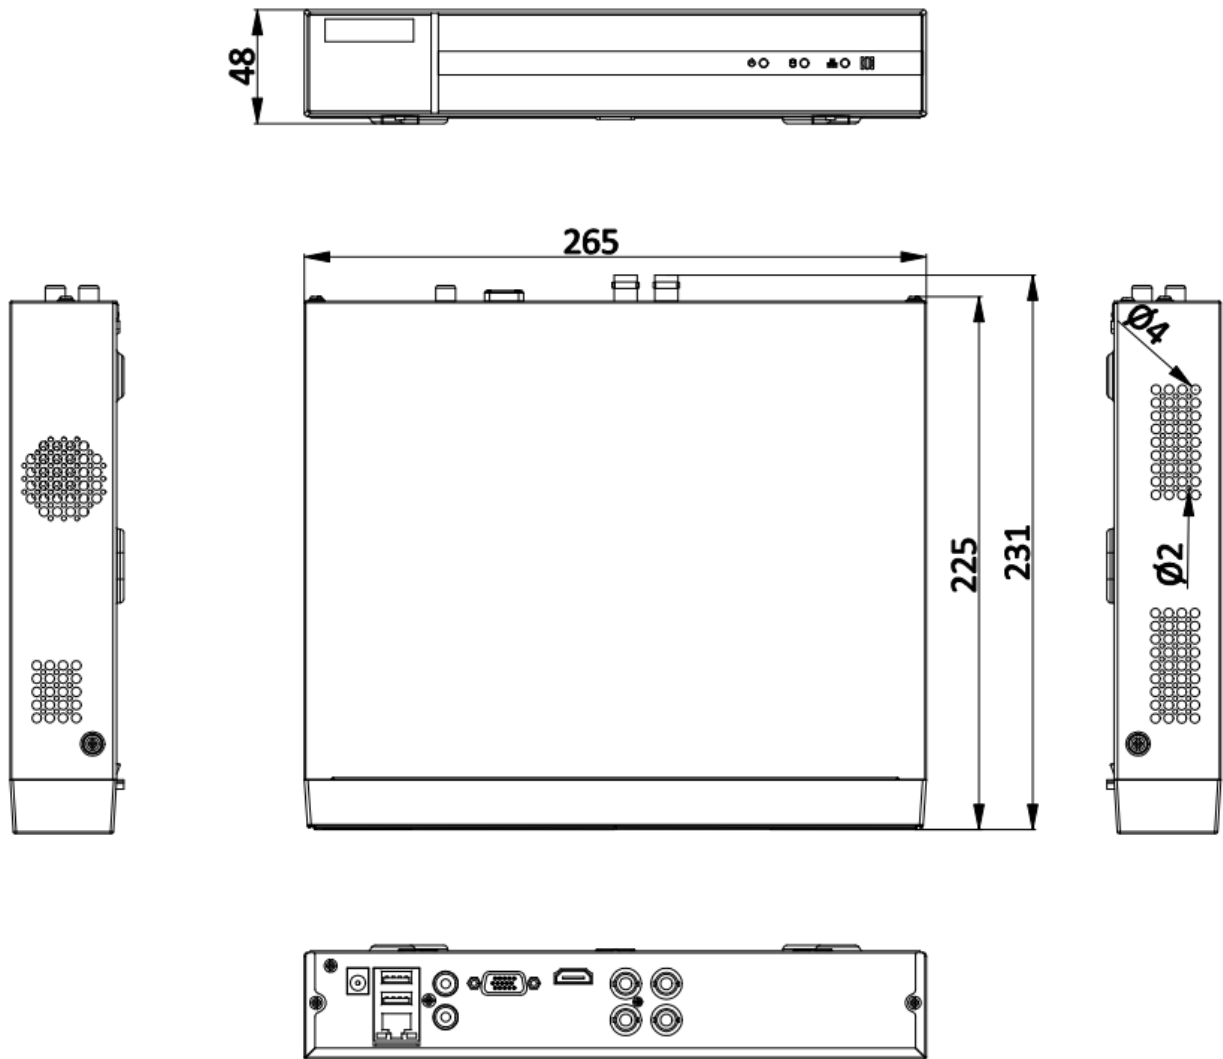

HDCVI Input	8 MP(3840 × 2160)@15 fps, 8 MP(3840 × 2160)@12 fps, 5 MP(2592 × 1944)@20 fps, 4 MP(2560 × 1440)@30 fps, 4 MP(2560 × 1440)@25 fps, 1080p@30 fps, 1080p@25 fps, 720p@30 fps, 720p@25 fps
CVBS Input	PAL/NTSC
HDMI Output	1-ch, 1920 × 1080/60Hz, 1280 × 1024/60Hz, 1280 × 720/60Hz, 1024 × 768/60Hz
VGA Output	1-ch, 1920 × 1080/60Hz, 1280 × 1024/60Hz, 1280 × 720/60Hz, 1024 × 768/60Hz
Video Output Mode	HDMI/VGA simultaneous output
Audio Input	1-ch, RCA (2.0 Vp-p, 1 KΩ) 4-ch via coaxial cable
Audio Output	1-ch, RCA (Linear, 1 KΩ)
Two-Way Audio	1-ch, RCA (2.0 Vp-p, 1 KΩ) (using the first audio input)
Synchronous Playback	4-ch
Network	
Total Bandwidth	96 Mbps
Remote Connection	32
Network Protocol	TCP/IP, PPPoE, DHCP, HiLookVision, DNS, DDNS, NTP, SADP, NFS, iSCSI, UPnP™, HTTPS, ONVIF
Network Interface	1, RJ45 10M/100M self-adaptive Ethernet interface
Wi-Fi	Connectable to Wi-Fi network by Wi-Fi dongle through USB interface
Auxiliary Interface	
SATA	1 SATA interface
Capacity	Up to 10 TB capacity for each disk
Alarm In/Out	N/A
USB Interface	2 × USB 2.0
General	
Power Supply	12 VDC, 1.5 A
Consumption	≤ 15 W (without HDD)
Working Temperature	-10 °C to +55 °C (+14 °F to +131 °F)
Working Humidity	10% to 90%
Dimension (W × D × H)	260 × 222 × 45 mm (10.2 × 8.7 × 1.8 inch)
Weight	≤ 1.16 kg (without HDD, 2.6 lb.)

Note:

Enhanced IP mode might be conflicted with smart events (motion detection 2.0) or other functions, please refer to the user manual for details.

Dimension

scale/1:1;Unit/mm

Physical Interface

No.	Description	No.	Description
1	Video and coaxial audio in	5	AUDIO IN, RCA connector
2	HDMI interface	6	LAN network interface and USB interface
3	VGA interface	7	12 VDC power input
4	AUDIO OUT, RCA connector	8	GND