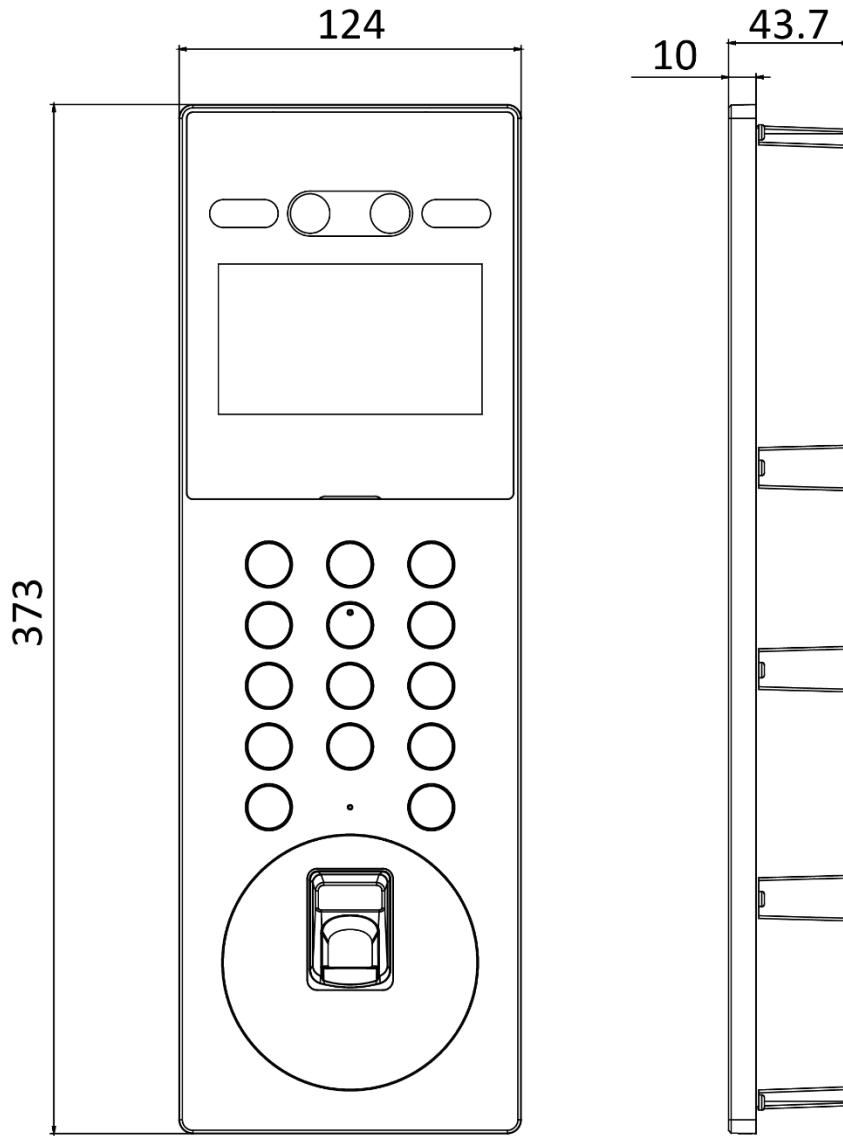

Unit : mm

▪ **Accessory**

▪ **Optional**

DS-KAW50-1 50W 12V Power Adapter	DS-KAW50-1N 50W 12V Power Adapter