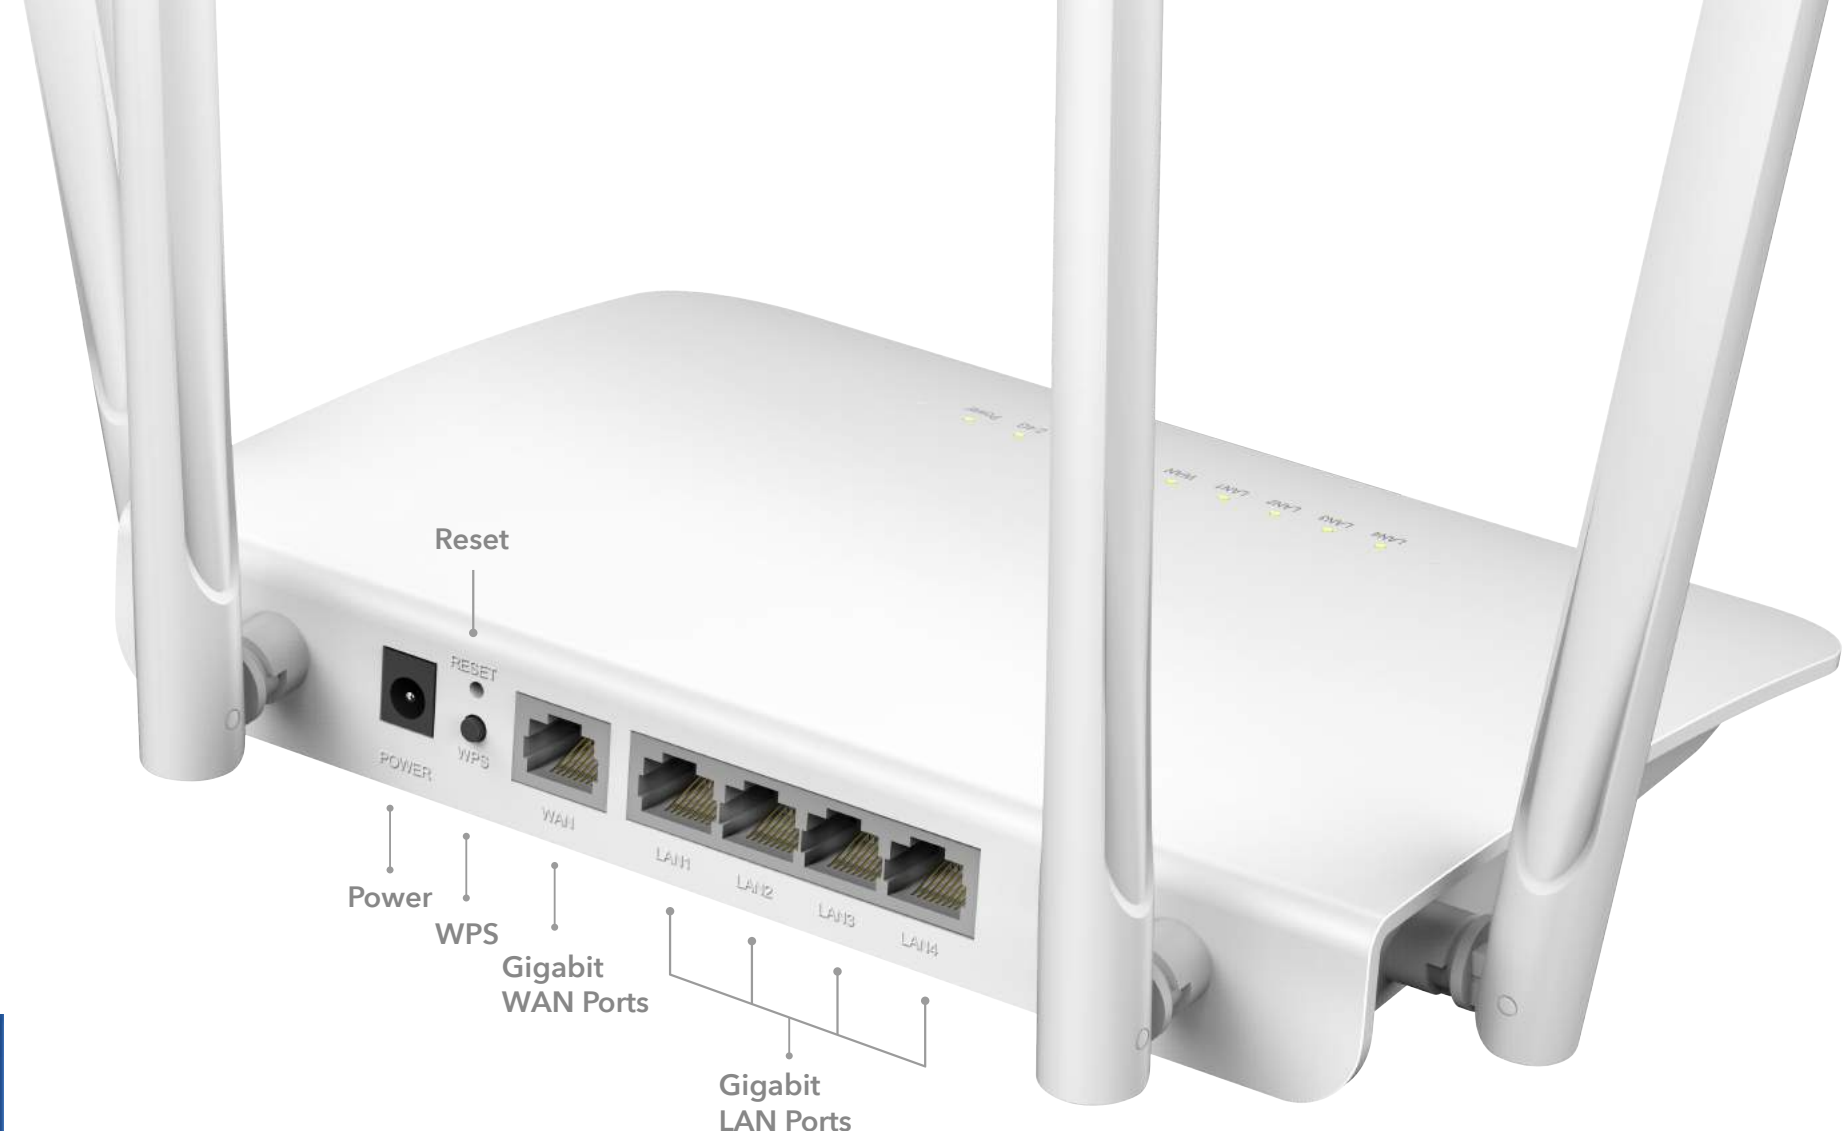

Model: WR1300

AC1200

Dual Band Wi-Fi Router

-  Up to 867Mbps + 300Mbps Wi-Fi Speed
-  Powerful Dual-Core Processor
-  VPN Server and VPN Client Support
-  Enhanced Whole Home Coverage

[Datasheet](#)

867 Mbps (5 GHz)

300 Mbps (2.4 GHz)

Up to 1.2 Gbps Wi-Fi Speed:
Enjoy smooth streaming,
downloading, and gaming
with extremely fast Wi-Fi-
Speed.

Extensive Coverage

Hardware

16MB Flash + 128MB DDR

Powerful Dual-Core Processor

Powerful Dual-Core CPU ensures smooth 4K UHD streaming to Smart TVs, mobile devices and gaming consoles without buffering.

16MB Flash + 128MB DDR

Large capacity flash/DDR design makes the router stable and reliable, ensuring the continuous operation of the system, and provides more space for the file system.

4 x 5dBi High Gain Antennas

High gain antennas boost sensitivity of the router, create connections over greater distances, providing powerful penetration through walls.

5 x Gigabit Ports

Featured with 5 10/100/1000Mbps ports, greatly expands your network capacity, enabling instant large files transferring.