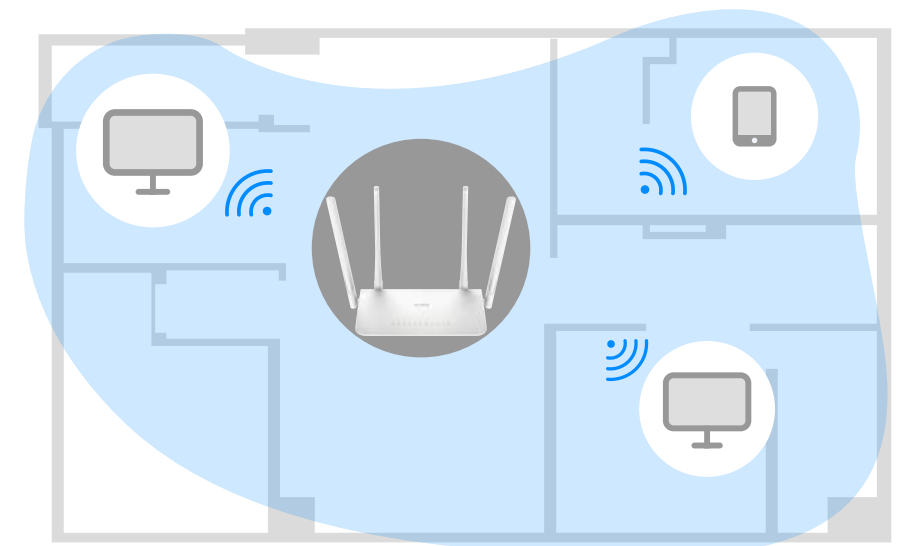

867 Mbps (5 GHz)

300 Mbps (2.4 GHz)

Up to 1.2 Gbps Wi-Fi Speed:
Enjoy smooth streaming,
downloading, and gaming
with extremely fast Wi-Fi-
Speed.

Extensive Coverage