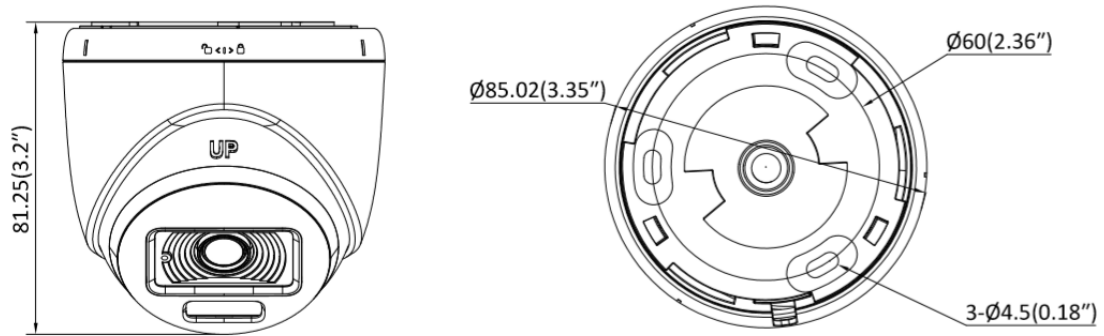

▪ Specification

Camera	
Image Sensor	2 MP CMOS
Max. Resolution	1920 (H) × 1080 (V)
Min. Illumination	0.001 Lux @ (F1.0, AGC ON), 0 Lux with white light
Shutter Time	PAL: 1/25 s to 1/50,000 s; NTSC: 1/30 s to 1/50,000 s
Angle Adjustment	Pan: 0° to 360°, Tilt: 0° to 75°, Rotate: 0° to 360°
Signal System	PAL/NTSC
Lens	
Lens Type	2.8 mm, 3.6 mm fixed focal lens
Focal Length & FOV	2.8 mm, horizontal FOV: 105°, vertical FOV: 55°, diagonal FOV: 125° 3.6 mm, horizontal FOV: 84°, vertical FOV: 45°, diagonal FOV: 99°
Lens Mount	M12
Illuminator	
Supplement Light Type	White Light
Supplement Light Range	Up to 20 m
Smart Supplement Light	Yes
Image	
Image Parameters Switch	STD/HIGH-SAT/HIGHLIGHT
Image Settings	Brightness, Sharpness, Anti-banding, AGC
Frame Rate	TVI: 1080p @25 fps/30 fps CVI: 1080p @25 fps/30 fps AHD: 1080p @25 fps/30 fps CVBS: PAL/NTSC
Day/Night Mode	Color
Wide Dynamic Range (WDR)	Digital WDR
Image Enhancement	DWDR, BLC, HLC, Global
Noise Reduction	3D DNR/2D DNR
White Balance	Auto, Manual
Interface	
Video Output	Switchable TVI/AHD/CVI/CVBS
Alarm	Solid Light Alarm (White Light)
General	
Material	Plastic
Power	12 VDC ± 25%, max. 2 W, *You are recommended to use one power adapter to supply the power for one camera.
Dimension	∅85.02 mm × 81.25 mm (3.35" × 3.2")
Weight	Approx. 150 g (0.33 lb.)
Operating Condition	-40 °C to 60 °C (-40 °F to 140 °F). Humidity: 90% or less (non-condensing)
Communication	HIKVISION-C
Language	English

▪ **Available Model**

DS-2CE70DF0T-PFS (2.8/3.6 mm)

▪ **Dimension**

Unit: mm (inch)

▪ **Accessory**

▪ **Optional**

DS-1272ZJ-110-TRS Wall mount	DS-1276ZJ-SUS Corner Mount	DS-1280ZJ-XS Junction Box	DS-1275ZJ-SUS Vertical Pole Mount
			