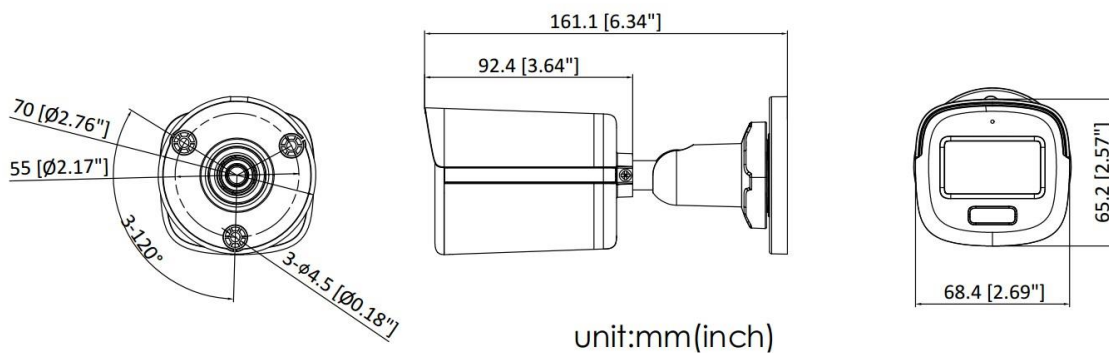

▪ **Available Model**

DS-2CE10DF0T-PFS (2.8/3.6 mm)

▪ **Dimension**

▪ **Accessory**

▪ **Optional**

**DS-1280ZJ-XS
Junction Box**