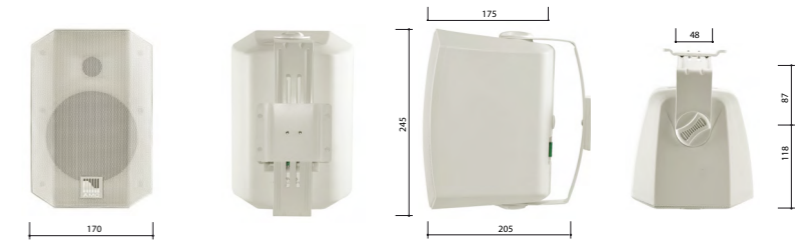

# VIVA 5

Elegant contemporary design, smooth cabinet surface with body coloured steel grill. Classic shape with an advanced twist that lends this loudspeaker to adapt easily in a wide variety of contemporary interiors and become an integral part of the architecture. The newly designed semi-circular mounting bracket enables a wide array of mounting possibilities. It not only looks good, but also makes it easy to adjust the mounting angle within a 15 degree radius. The ultra thin and flat power selector looks very elegant, and the use of the integrated Phoenix connectors highlights the advanced design of the loudspeaker. The AMC logo rotates, available in white and black.

HORIZONTAL / VERTICAL POLAR DIAGRAMS

FREQUENCY RESPONSE

IMPEDANCE

Technical Specifications	VIVA 5
Rated power	30 W (8Ω)
Transformer power taps	25 W - 15 W - 10 W - 5 W - 8 Ω
Sensitivity	87 dB (1 W/1 m)
Maximum SPL	101 dB (Pmax/1 m) at 1000 Hz
Frequency response	80 Hz – 20 kHz
Dispersion at 1000 Hz	150° (H), 120° (V)
Driver dimensions	5" (127 mm) woofer, 1" (25,4 mm) tweeter
Dimensions	245 mm x 175 mm x 170 mm
Weight	2,4 kg
Material	Housing – plastic, grill and U-bracket steel
Colour	White (RAL9016), black (RAL 9017)