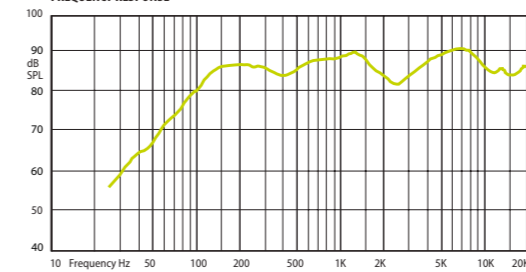

HORIZONTAL / VERTICAL POLAR DIAGRAMS

FREQUENCY RESPONSE

IMPEDANCE

Technical Specifications	VIVA 5
Rated power	30 W (8Ω)
Transformer power taps	25 W - 15 W - 10 W - 5 W - 8 Ω
Sensitivity	87 dB (1 W/1 m)
Maximum SPL	101 dB (Pmax/1 m) at 1000 Hz
Frequency response	80 Hz – 20 kHz
Dispersion at 1000 Hz	150° (H), 120° (V)
Driver dimensions	5" (127 mm) woofer, 1" (25,4 mm) tweeter
Dimensions	245 mm x 175 mm x 170 mm
Weight	2,4 kg
Material	Housing – plastic, grill and U-bracket steel
Colour	White (RAL9016), black (RAL 9017)