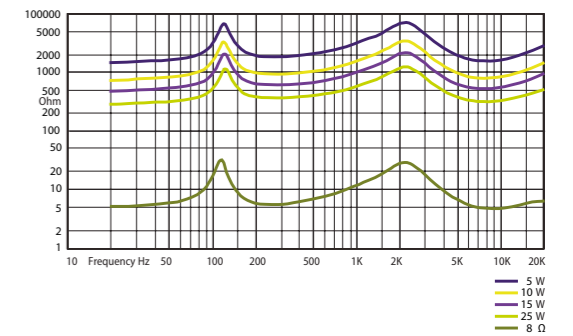

HORIZONTAL / VERTICAL POLAR DIAGRAMS

FREQUENCY RESPONSE

IMPEDANCE

Technical Specifications	VIVA 5
Rated power	30 W (8Ω)
Transformer power taps	25 W - 15 W - 10 W - 5 W - 8 Ω
Sensitivity	87 dB (1 W/1 m)
Maximum SPL	101 dB (Pmax/1 m) at 1000 Hz
Frequency response	80 Hz – 20 kHz
Dispersion at 1000 Hz	150° (H), 120° (V)
Driver dimensions	5" (127 mm) woofer, 1" (25,4 mm) tweeter
Dimensions	245 mm x 175 mm x 170 mm
Weight	2,4 kg
Material	Housing – plastic, grill and U-bracket steel
Colour	White (RAL9016), black (RAL 9017)