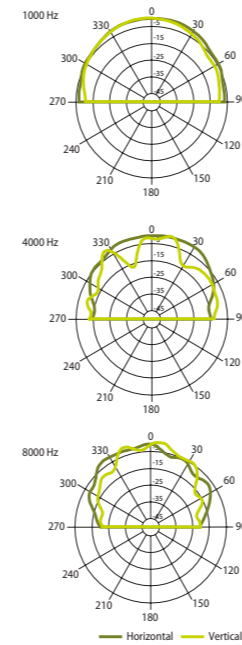

# VIVA 5

Elegant contemporary design, smooth cabinet surface with body coloured steel grill. Classic shape with an advanced twist that lends this loudspeaker to adapt easily in a wide variety of contemporary interiors and become an integral part of the architecture. The newly designed semi-circular mounting bracket enables a wide array of mounting possibilities. It not only looks good, but also makes it easy to adjust the mounting angle within a 15 degree radius. The ultra thin and flat power selector looks very elegant, and the use of the integrated Phoenix connectors highlights the advanced design of the loudspeaker. The AMC logo rotates, available in white and black.

HORIZONTAL / VERTICAL POLAR DIAGRAMS

FREQUENCY RESPONSE

IMPEDANCE

Technical Specifications	VIVA 5
Rated power	30 W (8Ω)
Transformer power taps	25 W - 15 W - 10 W - 5 W - 8 Ω
Sensitivity	87 dB (1 W/1 m)
Maximum SPL	101 dB (Pmax/1 m) at 1000 Hz
Frequency response	80 Hz – 20 kHz
Dispersion at 1000 Hz	150° (H), 120° (V)
Driver dimensions	5" (127 mm) woofer, 1" (25,4 mm) tweeter
Dimensions	245 mm x 175 mm x 170 mm
Weight	2,4 kg
Material	Housing – plastic, grill and U-bracket steel
Colour	White (RAL9016), black (RAL 9017)