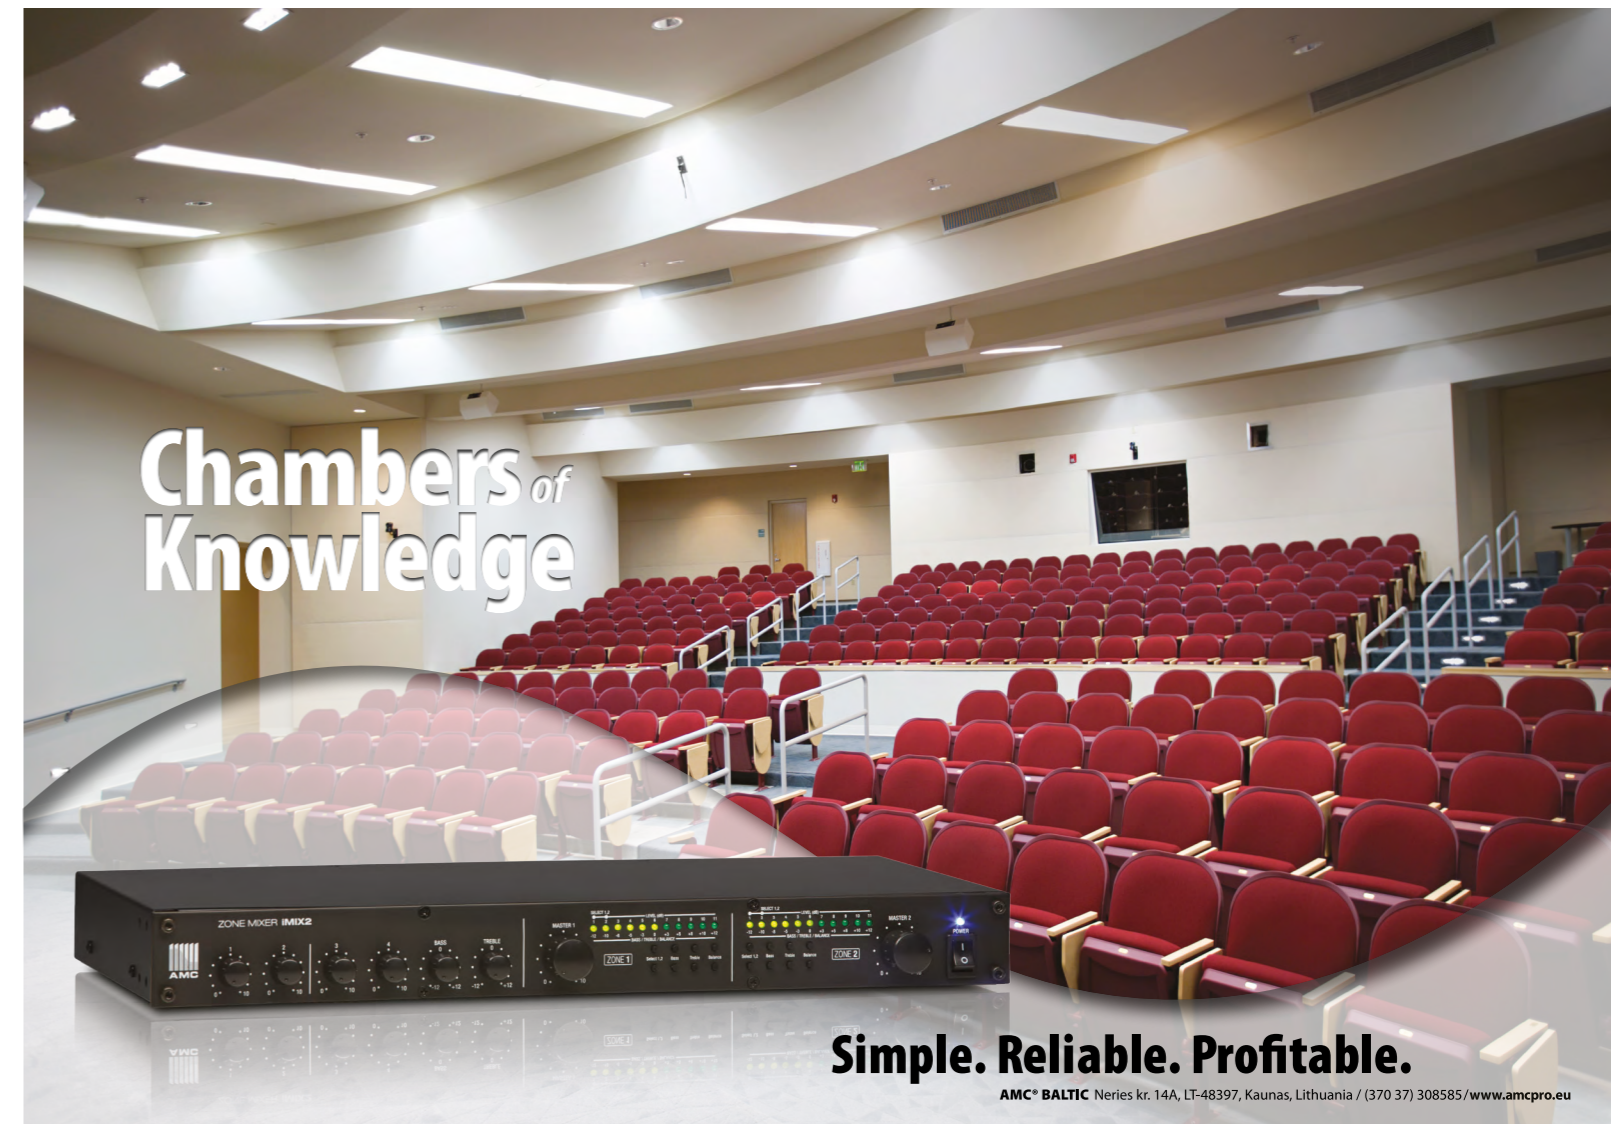

Technical Specifications	VIVA 5
Rated power	30 W (8Ω)
Transformer power taps	25 W - 15 W - 10 W - 5 W - 8 Ω
Sensitivity	87 dB (1 W/1 m)
Maximum SPL	101 dB (Pmax/1 m) at 1000 Hz
Frequency response	80 Hz – 20 kHz
Dispersion at 1000 Hz	150° (H), 120° (V)
Driver dimensions	5" (127 mm) woofer, 1" (25,4 mm) tweeter
Dimensions	245 mm x 175 mm x 170 mm
Weight	2,4 kg
Material	Housing – plastic, grill and U-bracket steel
Colour	White (RAL9016), black (RAL 9017)