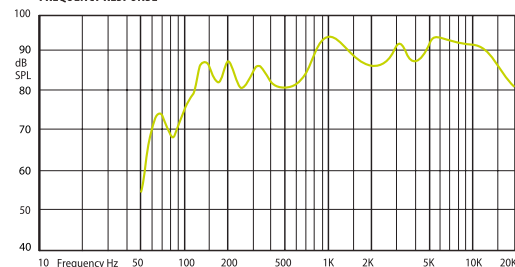

CABINET LOUDSPEAKERS

VIVA Wall Mount Plastic Loudspeakers

Latest design powerful speakers for background music.

VIVA 4

VIVA 4 elegant contemporary design, smooth cabinet surface and mild grill. Classic shape with its advanced twist that lets the loudspeaker to adapt easily in a wide variety of contemporary interiors and become an integral part of the architecture. Rotating AMC logo, semi-circle U-bracket enables a wide array of mounting possibilities. Power adjustment of the speaker is very simple. The ultra thin and flat power selector looks very elegant. Integrated Phoenix connectors show advanced design of the loudspeaker. Two colour choice. Two-way loudspeaker with 4 inch low frequency and 1 inch silk tweeter inside.

HORIZONTAL / VERTICAL POLAR DIAGRAMS

FREQUENCY RESPONSE

IMPEDANCE

Technical Specifications		VIVA 4
Rated power	20 W (8 Ω)	
Transformer power taps	20 W - 10 W - 5 W - 2,5 W - 8 Ω	
Sensitivity	89 dB (1 W/1 m)	
Maximum SPL	102 dB (Pmax / 1m) at 3254	
Frequency response	90 Hz - 20 kHz	
Dispersion at 1000 Hz	150° (H), 120° (V)	
Driver dimensions	4" (101 mm) woofer, 1" (25 mm) tweeter	
Dimensions	205 mm x 188 mm x 132 mm	
Weight	2,1 kg	
Material	Housing - plastic, grill and U-bracket- steel	
Colour	White (RAL 9016), black (RAL 9017)	