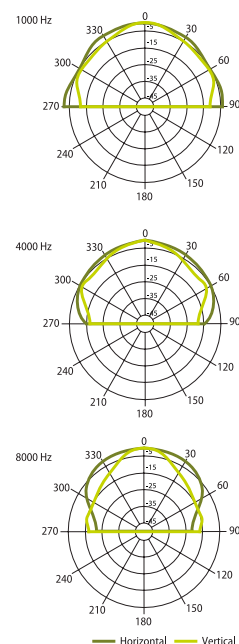

CABINET LOUDSPEAKERS

VIVA Wall Mount Plastic Loudspeakers

Latest design powerful speakers for background music.

VIVA 4

VIVA 4 elegant contemporary design, smooth cabinet surface and mild grill. Classic shape with its advanced twist that lets the loudspeaker to adapt easily in a wide variety of contemporary interiors and become an integral part of the architecture. Rotating AMC logo, semi-circle U-bracket enables a wide array of mounting possibilities. Power adjustment of the speaker is very simple. The ultra thin and flat power selector looks very elegant. Integrated Phoenix connectors show advanced design of the loudspeaker. Two colour choice. Two-way loudspeaker with 4 inch low frequency and 1 inch silk tweeter inside.

HORIZONTAL / VERTICAL POLAR DIAGRAMS

FREQUENCY RESPONSE

IMPEDANCE

Technical Specifications		VIVA 4
Rated power	20 W (8 Ω)	
Transformer power taps	20 W - 10 W - 5 W - 2,5 W - 8 Ω	
Sensitivity	89 dB (1 W/1 m)	
Maximum SPL	102 dB (Pmax / 1m) at 3254	
Frequency response	90 Hz - 20 kHz	
Dispersion at 1000 Hz	150° (H), 120° (V)	
Driver dimensions	4" (101 mm) woofer, 1" (25 mm) tweeter	
Dimensions	205 mm x 188 mm x 132 mm	
Weight	2,1 kg	
Material	Housing - plastic, grill and U-bracket- steel	
Colour	White (RAL 9016), black (RAL 9017)	