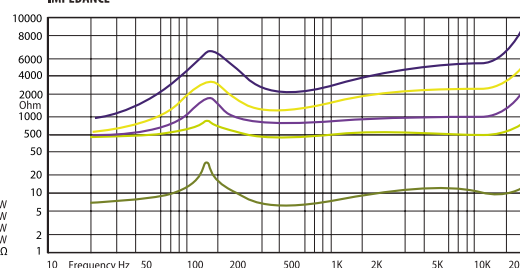

CABINET LOUDSPEAKERS

VIVA Wall Mount Plastic Loudspeakers

Latest design powerful speakers for background music.

VIVA 4

VIVA 4 elegant contemporary design, smooth cabinet surface and mild grill. Classic shape with its advanced twist that lets the loudspeaker to adapt easily in a wide variety of contemporary interiors and become an integral part of the architecture. Rotating AMC logo, semi-circle U-bracket enables a wide array of mounting possibilities. Power adjustment of the speaker is very simple. The ultra thin and flat power selector looks very elegant. Integrated Phoenix connectors show advanced design of the loudspeaker. Two colour choice. Two-way loudspeaker with 4 inch low frequency and 1 inch silk tweeter inside.

HORIZONTAL / VERTICAL POLAR DIAGRAMS

FREQUENCY RESPONSE

IMPEDANCE

Technical Specifications		VIVA 4
Rated power	20 W (8 Ω)	
Transformer power taps	20 W - 10 W - 5 W - 2,5 W - 8 Ω	
Sensitivity	89 dB (1 W/1 m)	
Maximum SPL	102 dB (Pmax / 1m) at 3254	
Frequency response	90 Hz - 20 kHz	
Dispersion at 1000 Hz	150° (H), 120° (V)	
Driver dimensions	4" (101 mm) woofer, 1" (25 mm) tweeter	
Dimensions	205 mm x 188 mm x 132 mm	
Weight	2,1 kg	
Material	Housing - plastic, grill and U-bracket- steel	
Colour	White (RAL 9016), black (RAL 9017)	