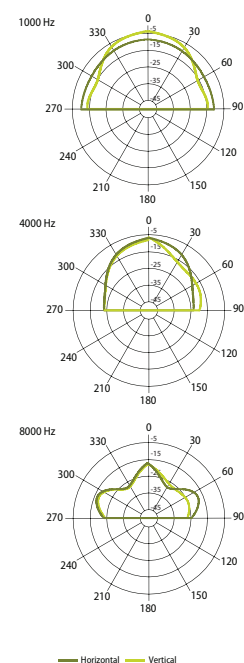

## COLUMN LOUDSPEAKERS

# COM SLIM Column Loudspeakers

COM SLIM 50 ultra slim body column loudspeaker.

COM SLIM 50 ultra slim body 50 W power column loudspeaker equipped with ten 2" (51 mm) woofers and one 1" (25 mm) tweeter. The speaker has elegant design and very neutral appearance for sensitive interiors. This loudspeaker produced for places with high reverberation time, like churches, train stations or markets.

**HORIZONTAL / VERTICAL POLAR DIAGRAMS**

**FREQUENCY RESPONSE**

**IMPEDANCE**

Technical Specifications	COM SLIM 50
Rated power	50 W
Transformer power taps	12.5W - 25W - 50W - 20Ω
Sensitivity	91 dB (1W/1m)
Maximum SPL	108 dB (Pmax/1m)
Frequency response	180 Hz - 18 kHz
Dispersion at 1000 Hz	180° (H), 70° (V)
Protection	IP 55
Driver dimensions	10 x 2" (51 mm) woofer, 1 x 1" (25 mm) tweeter
Dimensions	802 mm x 75 mm x 69 mm
Weight	3.5 kg
Material	Aluminum
Colour	White (RAL9016)
Additional accessory	MB1 wall mount brackets