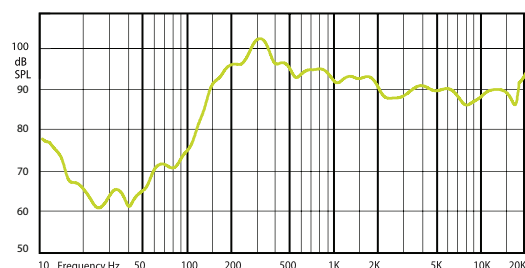

# COM SLIM Column Loudspeakers

COM SLIM 50 ultra slim body column loudspeaker.

COM SLIM 50 ultra slim body 50 W power column loudspeaker equipped with ten 2" (51 mm) woofers and one 1" (25 mm) tweeter. The speaker has elegant design and very neutral appearance for sensitive interiors. This loudspeaker produced for places with high reverberation time, like churches, train stations or markets.

**HORIZONTAL / VERTICAL POLAR DIAGRAMS**

**FREQUENCY RESPONSE**

**IMPEDANCE**

Technical Specifications	COM SLIM 50
Rated power	50 W
Transformer power taps	12.5W - 25W - 50W - 20Ω
Sensitivity	91 dB (1W/1m)
Maximum SPL	108 dB (Pmax/1m)
Frequency response	180 Hz - 18 kHz
Dispersion at 1000 Hz	180° (H), 70° (V)
Protection	IP 55
Driver dimensions	10 x 2" (51 mm) woofer, 1 x 1" (25 mm) tweeter
Dimensions	802 mm x 75 mm x 69 mm
Weight	3.5 kg
Material	Aluminum
Colour	White (RAL9016)
Additional accessory	MB1 wall mount brackets