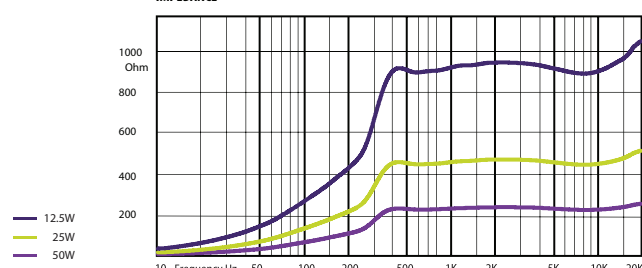

# COM SLIM Column Loudspeakers

COM SLIM 50 ultra slim body column loudspeaker.

COM SLIM 50 ultra slim body 50 W power column loudspeaker equipped with ten 2" (51 mm) woofers and one 1" (25 mm) tweeter. The speaker has elegant design and very neutral appearance for sensitive interiors. This loudspeaker produced for places with high reverberation time, like churches, train stations or markets.

**HORIZONTAL / VERTICAL POLAR DIAGRAMS**

**FREQUENCY RESPONSE**

**IMPEDANCE**

Technical Specifications	COM SLIM 50
Rated power	50 W
Transformer power taps	12.5W - 25W - 50W - 20Ω
Sensitivity	91 dB (1W/1m)
Maximum SPL	108 dB (Pmax/1m)
Frequency response	180 Hz - 18 kHz
Dispersion at 1000 Hz	180° (H), 70° (V)
Protection	IP 55
Driver dimensions	10 x 2" (51 mm) woofer, 1 x 1" (25 mm) tweeter
Dimensions	802 mm x 75 mm x 69 mm
Weight	3.5 kg
Material	Aluminum
Colour	White (RAL9016)
Additional accessory	MB1 wall mount brackets