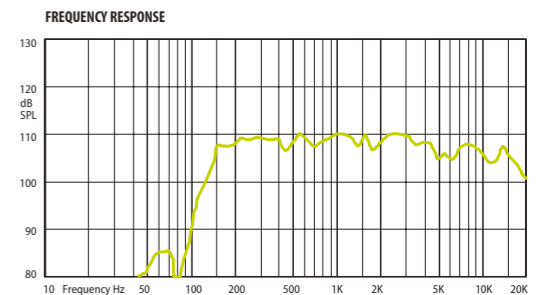

COM 20 is manufactured with two 5" (127 mm) full range speakers, **COM 40** has four 5" (127 mm) full range speakers.

COM 20

HORIZONTAL / VERTICAL POLAR DIAGRAMS

COM 40

HORIZONTAL / VERTICAL POLAR DIAGRAMS

Technical Specifications	COM 20	COM 40
Rated power	20 W	40 W
Transformer power taps	20 W - 10 W	40 W - 20 W
Sensitivity	92 dB (1 W/1 m)	94 dB (1 W/1 m)
Maximum SPL	105 dB (Pmax/1 m) at 1179 Hz	110 dB (Pmax/1 m) at 1113 Hz
Frequency response	100 Hz – 15 kHz	100 Hz – 15 kHz
Dispersion at 1000 Hz	180° (H), 150° (V)	180° (H), 150° (V)
Protection	IP 54	IP 54
Dimensions	378 mm × 151 mm x 125 mm	618 mm × 151 mm x 125 mm
Driver dimensions	2 x 5" (127 mm)	4 x 5" (127 mm)
Weight	2,9 kg	4,7 kg
Material	Aluminum	Aluminum
Colour	Grey (RAL 7038)	Grey (RAL 7038)