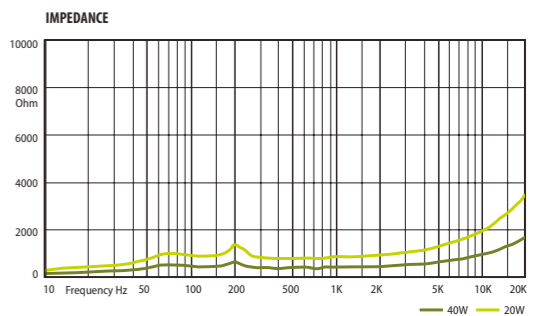

COM 20 is manufactured with two 5" (127 mm) full range speakers, **COM 40** has four 5" (127 mm) full range speakers.

COM 20

HORIZONTAL / VERTICAL POLAR DIAGRAMS

COM 40

HORIZONTAL / VERTICAL POLAR DIAGRAMS

Technical Specifications	COM 20	COM 40
Rated power	20 W	40 W
Transformer power taps	20 W - 10 W	40 W - 20 W
Sensitivity	92 dB (1 W/1 m)	94 dB (1 W/1 m)
Maximum SPL	105 dB (Pmax/1 m) at 1179 Hz	110 dB (Pmax/1 m) at 1113 Hz
Frequency response	100 Hz – 15 kHz	100 Hz – 15 kHz
Dispersion at 1000 Hz	180° (H), 150° (V)	180° (H), 150° (V)
Protection	IP 54	IP 54
Dimensions	378 mm × 151 mm x 125 mm	618 mm × 151 mm x 125 mm
Driver dimensions	2 x 5" (127 mm)	4 x 5" (127 mm)
Weight	2,9 kg	4,7 kg
Material	Aluminum	Aluminum
Colour	Grey (RAL 7038)	Grey (RAL 7038)