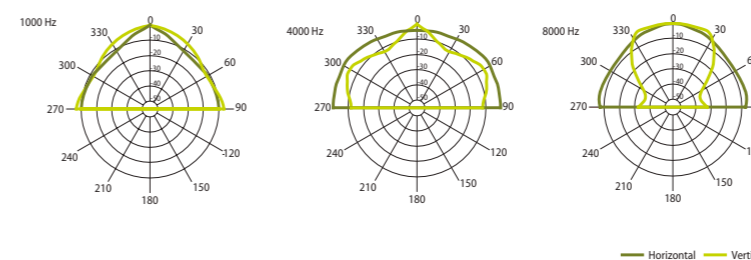

COM 20 is manufactured with two 5" (127 mm) full range speakers, **COM 40** has four 5" (127 mm) full range speakers.

COM 20

HORIZONTAL / VERTICAL POLAR DIAGRAMS

COM 40

HORIZONTAL / VERTICAL POLAR DIAGRAMS

Technical Specifications	COM 20	COM 40
Rated power	20 W	40 W
Transformer power taps	20 W - 10 W	40 W - 20 W
Sensitivity	92 dB (1 W/1 m)	94 dB (1 W/1 m)
Maximum SPL	105 dB (Pmax/1 m) at 1179 Hz	110 dB (Pmax/1 m) at 1113 Hz
Frequency response	100 Hz – 15 kHz	100 Hz – 15 kHz
Dispersion at 1000 Hz	180° (H), 150° (V)	180° (H), 150° (V)
Protection	IP 54	IP 54
Dimensions	378 mm × 151 mm x 125 mm	618 mm × 151 mm x 125 mm
Driver dimensions	2 x 5" (127 mm)	4 x 5" (127 mm)
Weight	2,9 kg	4,7 kg
Material	Aluminum	Aluminum
Colour	Grey (RAL 7038)	Grey (RAL 7038)