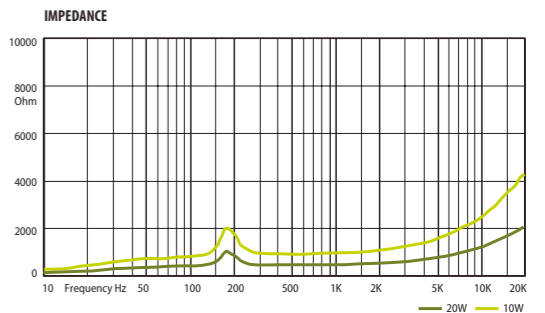

COM 20 is manufactured with two 5" (127 mm) full range speakers, **COM 40** has four 5" (127 mm) full range speakers.

COM 20

HORIZONTAL / VERTICAL POLAR DIAGRAMS

COM 40

HORIZONTAL / VERTICAL POLAR DIAGRAMS

Technical Specifications	COM 20	COM 40
Rated power	20 W	40 W
Transformer power taps	20 W - 10 W	40 W - 20 W
Sensitivity	92 dB (1 W/1 m)	94 dB (1 W/1 m)
Maximum SPL	105 dB (Pmax/1 m) at 1179 Hz	110 dB (Pmax/1 m) at 1113 Hz
Frequency response	100 Hz – 15 kHz	100 Hz – 15 kHz
Dispersion at 1000 Hz	180° (H), 150° (V)	180° (H), 150° (V)
Protection	IP 54	IP 54
Dimensions	378 mm × 151 mm x 125 mm	618 mm × 151 mm x 125 mm
Driver dimensions	2 x 5" (127 mm)	4 x 5" (127 mm)
Weight	2,9 kg	4,7 kg
Material	Aluminum	Aluminum
Colour	Grey (RAL 7038)	Grey (RAL 7038)