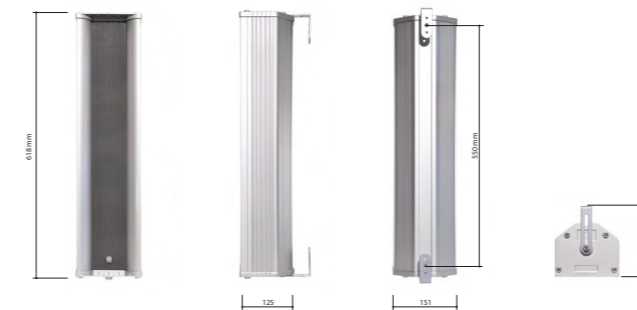

COM 20 is manufactured with two 5" (127 mm) full range speakers, **COM 40** has four 5" (127 mm) full range speakers.

COM 20

HORIZONTAL / VERTICAL POLAR DIAGRAMS

COM 40

HORIZONTAL / VERTICAL POLAR DIAGRAMS

Technical Specifications	COM 20	COM 40
Rated power	20 W	40 W
Transformer power taps	20 W - 10 W	40 W - 20 W
Sensitivity	92 dB (1 W/1 m)	94 dB (1 W/1 m)
Maximum SPL	105 dB (Pmax/1 m) at 1179 Hz	110 dB (Pmax/1 m) at 1113 Hz
Frequency response	100 Hz – 15 kHz	100 Hz – 15 kHz
Dispersion at 1000 Hz	180° (H), 150° (V)	180° (H), 150° (V)
Protection	IP 54	IP 54
Dimensions	378 mm × 151 mm x 125 mm	618 mm × 151 mm x 125 mm
Driver dimensions	2 x 5" (127 mm)	4 x 5" (127 mm)
Weight	2,9 kg	4,7 kg
Material	Aluminum	Aluminum
Colour	Grey (RAL 7038)	Grey (RAL 7038)