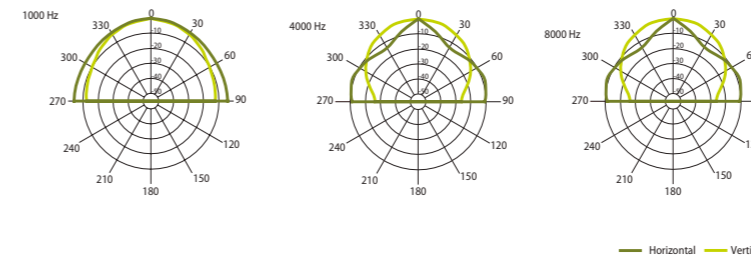

COM 20 is manufactured with two 5" (127 mm) full range speakers, **COM 40** has four 5" (127 mm) full range speakers.

COM 20

HORIZONTAL / VERTICAL POLAR DIAGRAMS

COM 40

HORIZONTAL / VERTICAL POLAR DIAGRAMS

Technical Specifications	COM 20	COM 40
Rated power	20 W	40 W
Transformer power taps	20 W - 10 W	40 W - 20 W
Sensitivity	92 dB (1 W/1 m)	94 dB (1 W/1 m)
Maximum SPL	105 dB (Pmax/1 m) at 1179 Hz	110 dB (Pmax/1 m) at 1113 Hz
Frequency response	100 Hz – 15 kHz	100 Hz – 15 kHz
Dispersion at 1000 Hz	180° (H), 150° (V)	180° (H), 150° (V)
Protection	IP 54	IP 54
Dimensions	378 mm × 151 mm x 125 mm	618 mm × 151 mm x 125 mm
Driver dimensions	2 x 5" (127 mm)	4 x 5" (127 mm)
Weight	2,9 kg	4,7 kg
Material	Aluminum	Aluminum
Colour	Grey (RAL 7038)	Grey (RAL 7038)