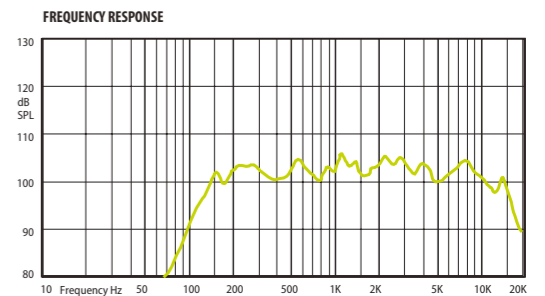

COM 20 is manufactured with two 5" (127 mm) full range speakers, **COM 40** has four 5" (127 mm) full range speakers.

COM 20

HORIZONTAL / VERTICAL POLAR DIAGRAMS

COM 40

HORIZONTAL / VERTICAL POLAR DIAGRAMS

Technical Specifications	COM 20	COM 40
Rated power	20 W	40 W
Transformer power taps	20 W - 10 W	40 W - 20 W
Sensitivity	92 dB (1 W/1 m)	94 dB (1 W/1 m)
Maximum SPL	105 dB (Pmax/1 m) at 1179 Hz	110 dB (Pmax/1 m) at 1113 Hz
Frequency response	100 Hz – 15 kHz	100 Hz – 15 kHz
Dispersion at 1000 Hz	180° (H), 150° (V)	180° (H), 150° (V)
Protection	IP 54	IP 54
Dimensions	378 mm × 151 mm x 125 mm	618 mm × 151 mm x 125 mm
Driver dimensions	2 x 5" (127 mm)	4 x 5" (127 mm)
Weight	2,9 kg	4,7 kg
Material	Aluminum	Aluminum
Colour	Grey (RAL 7038)	Grey (RAL 7038)