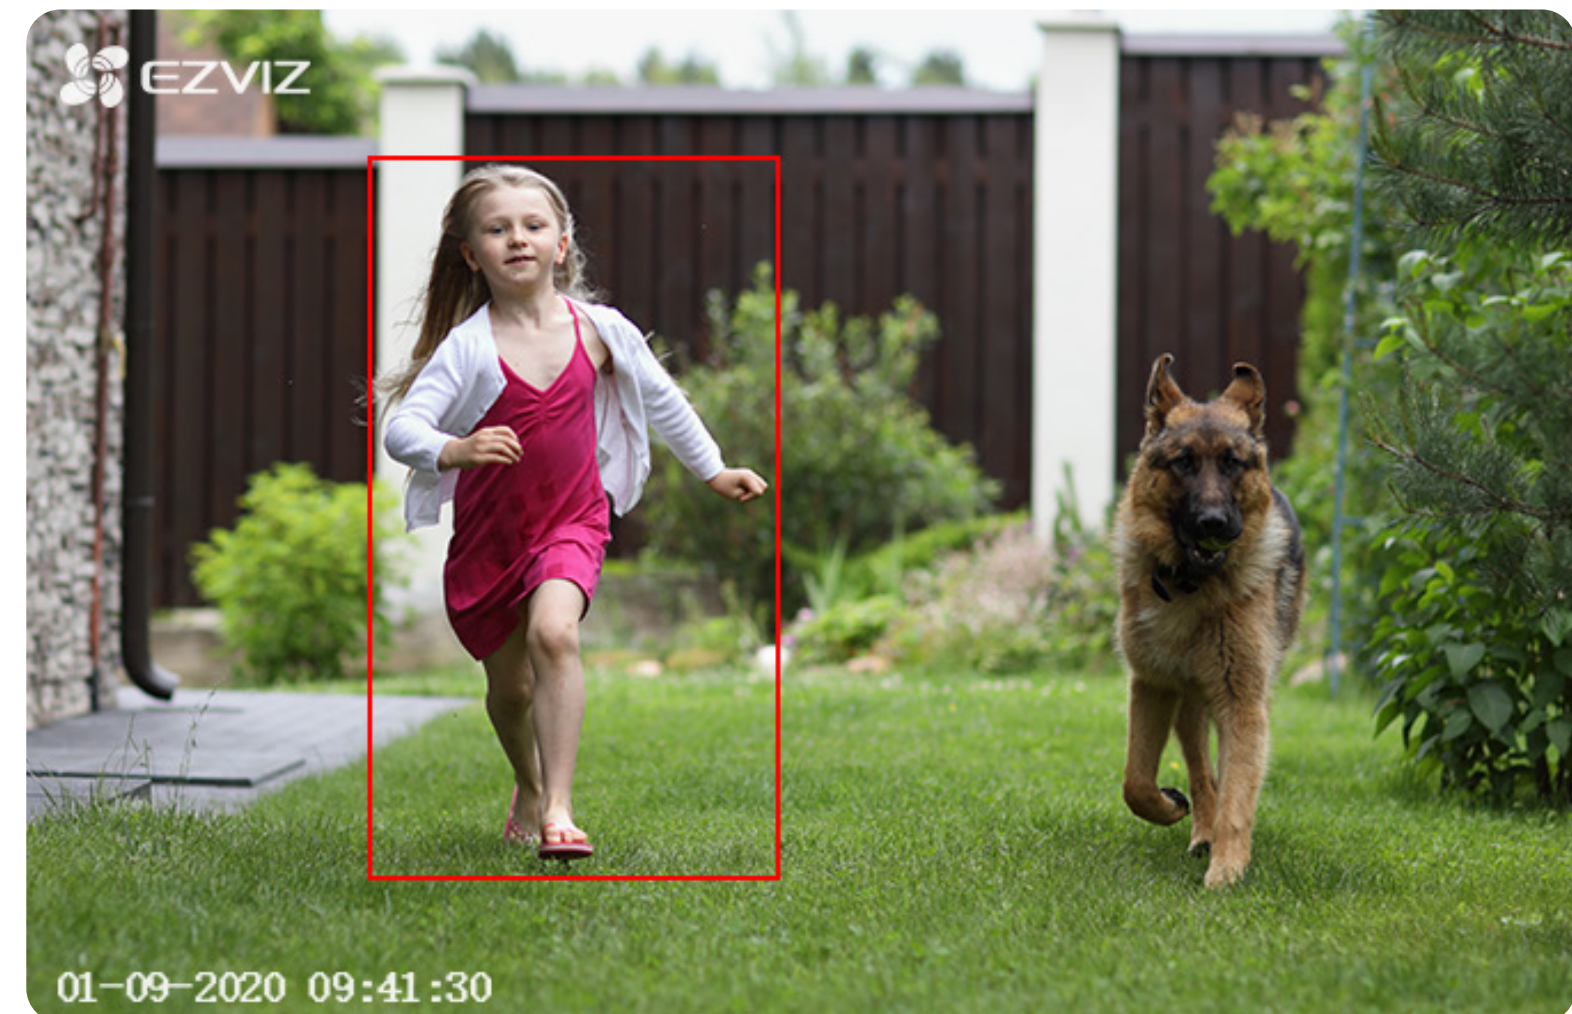

## Or, enable color vision when necessary.

If you don't need extra lighting, just switch the camera to the black & white night vision via the EZVIZ App and still see 30 meters (98 ft.) far. A third night vision mode is unbelievably smart – it automatically turns on the spotlights upon detection of suspicious motion, so both notifications and remote look-ins will be in full-color.

## AI-powered person detection.

As an upgrade from simple motion detection, the embedded AI algorithm intelligently detects the motion of human shapes in real-time. When people enter your customized detection area, you will be alerted immediately.

## Enhanced connection.

Boasting wall-penetration and anti-interference capabilities, the dual-antenna C3W Pro camera handles long-range transmission easily. Enjoy the confidence to install the camera at the front gate or in your yard while maintaining a steady and reliable connection.