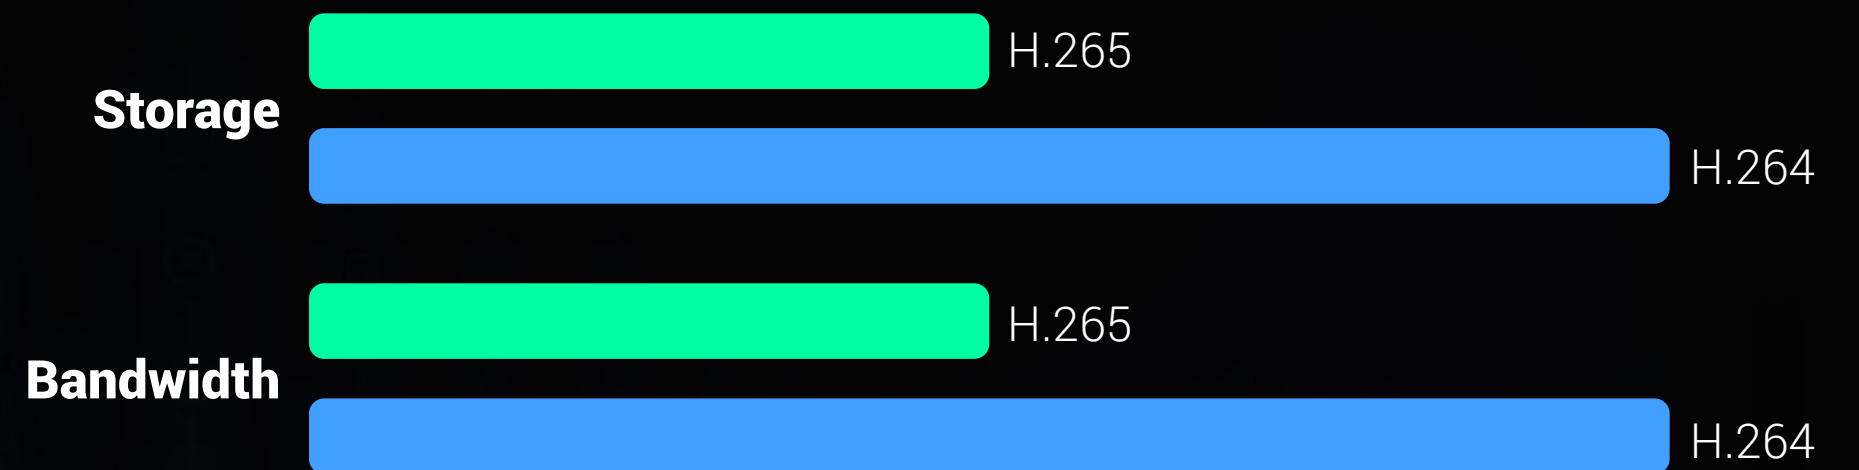

Save money on storage and bandwidth.

The camera features the advanced H.265 video compression technology, achieving better video quality with only half the bandwidth and half the storage space of the previous H.264 video compression standard.