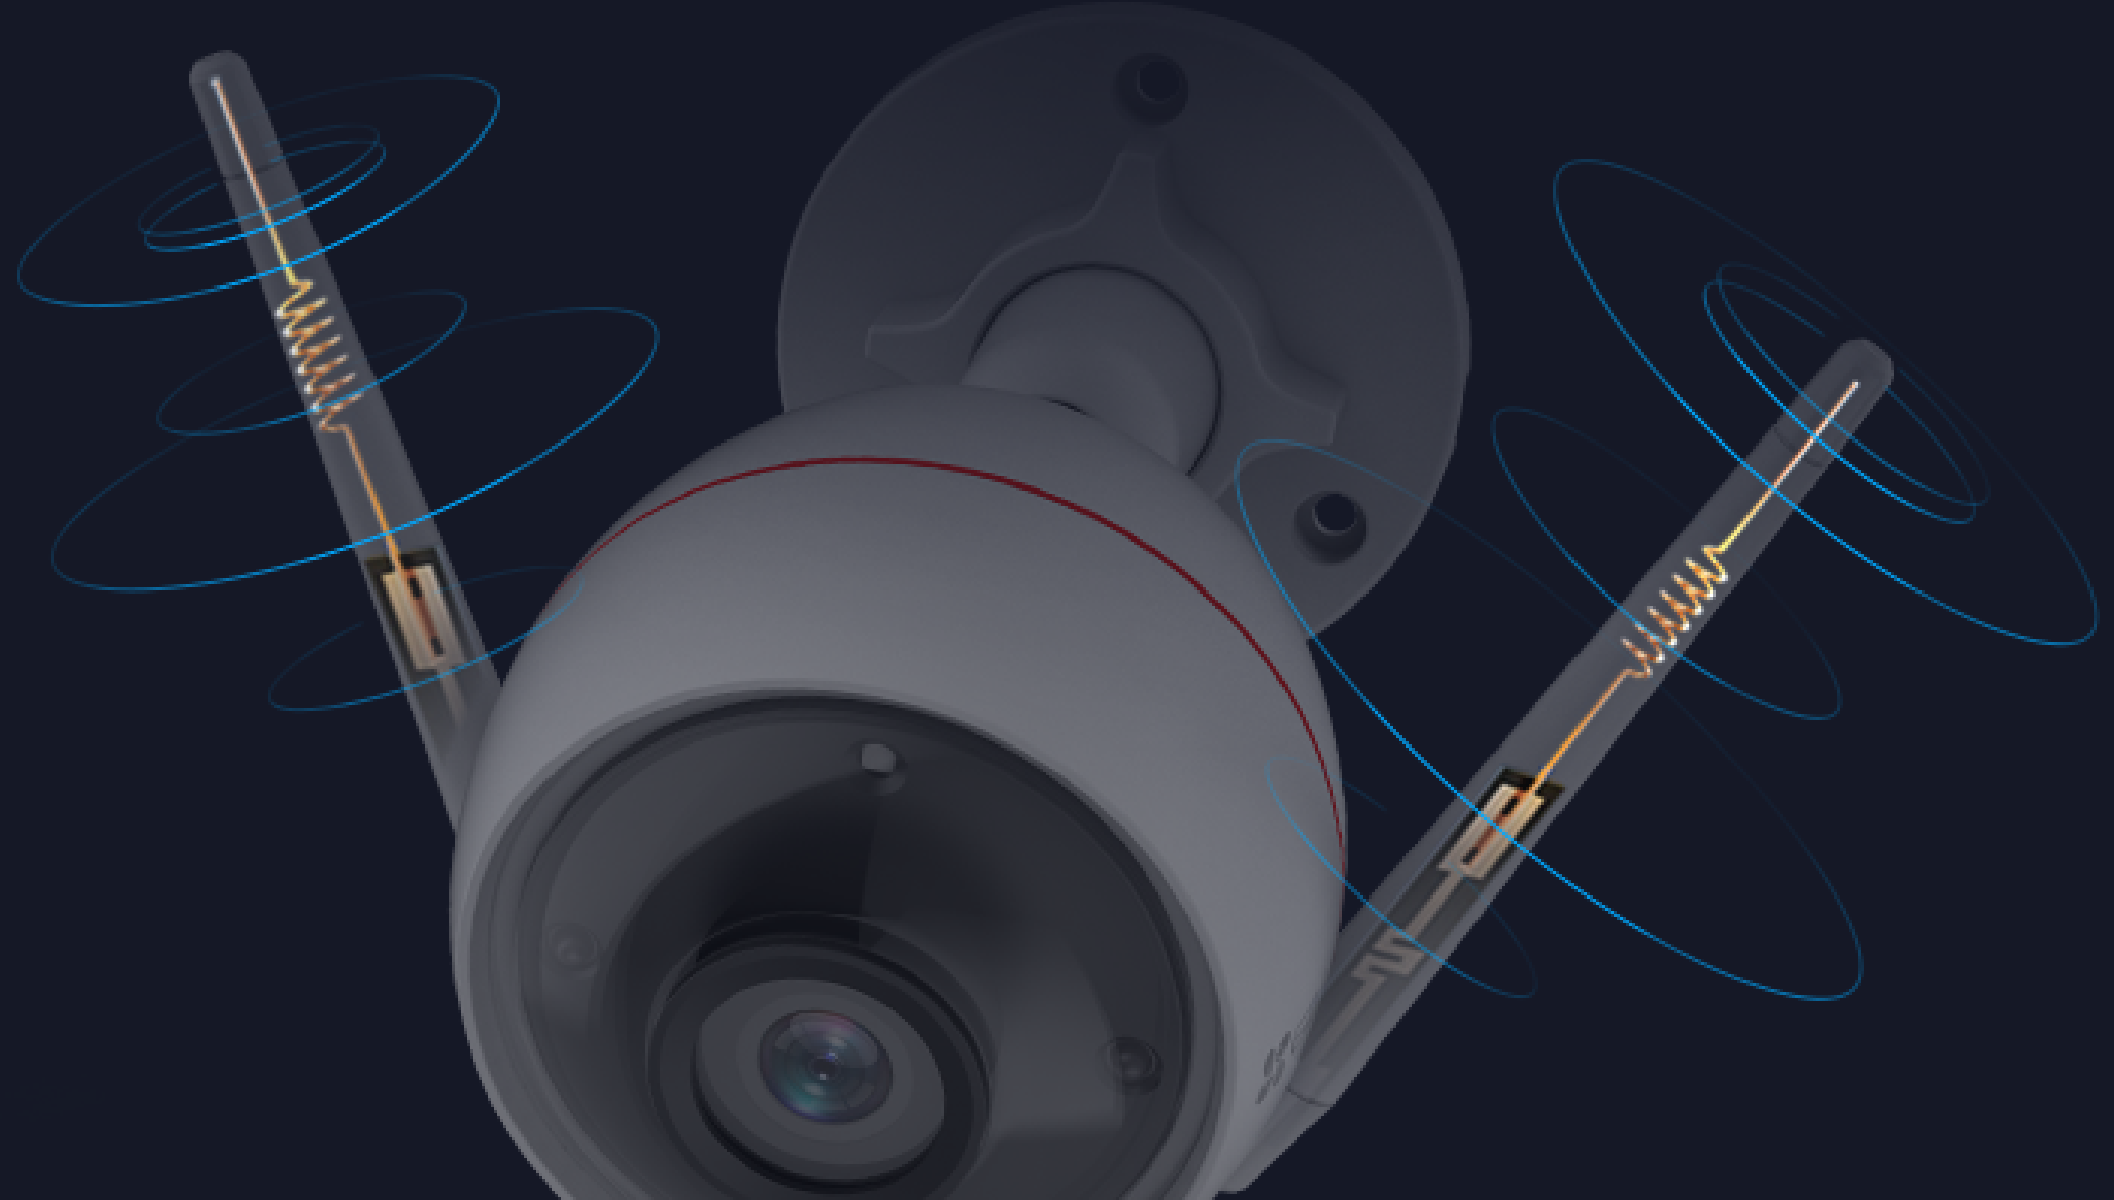

## AI-powered person detection.

As an upgrade from simple motion detection, the embedded AI algorithm intelligently detects the motion of human shapes in real-time. When people enter your customized detection area, you will be alerted immediately.

## Talk, as if you were there.

---

Not every outdoor security camera supports two-way communication. The C3W Pro camera took this function to a new height with a high-fidelity speaker and a microphone that features an ultra-long pickup range, so you can hear loud and clear. Or talk as if you were there.

## Enhanced connection.

Boasting wall-penetration and anti-interference capabilities, the dual-antenna C3W Pro camera handles long-range transmission easily. Enjoy the confidence to install the camera at the front gate or in your yard while maintaining a steady and reliable connection.

## Simple installation.

---

The C3W Pro camera features a 360° swivel and base so that you can install it on your ceiling or wall securely. In just a few minutes, you have a sophisticated security system.