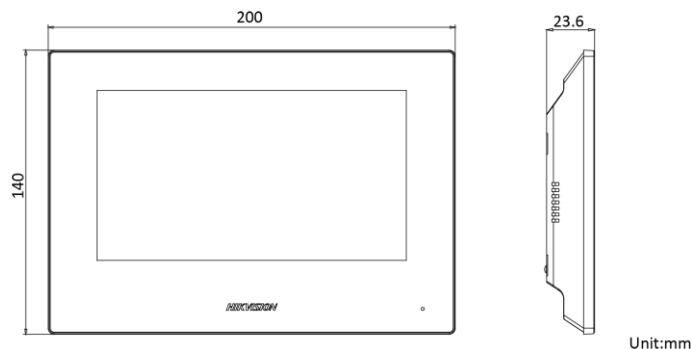

### Key Feature

- User friendly design
- 7-inch colorful touch screen with resolution 1024 × 600
- Standard PoE
- Views live video of door stations and linked cameras

### Specification

System parameters	
Operating system	Linux
ROM	32 MB
RAM	128 MB
CPU	Embedded processor
Display parameters	
Screen size	7-inch
Operation method	Capacitive touch
Type	TFT LCD
Resolution	1024 × 600
Video parameters	
Lens	/
Resolution	/
FOV	/
WDR	/
Video compression standard	/
Focal length	/

Bluetooth version	/
3G/4G standard	/
Zigbee	/
<b>Device interfaces</b>	
Alarm input	8
Network interface	1 RJ-45 10/100 Mbps self-adaptive
TAMPER	/
RS-485	/
USB	/
TF card	/
Alarm output	/
Power interface	1 (12 VDC power input)
<b>General</b>	
Button	/
Installation	Surface mounting, table mounting
Indicator	/
Protective level	/
Working temperature	-10 ° C to 50 ° C (14 ° F to 122 ° F)
Working humidity	10% to 90%
Dimensions	200 mm × 140 mm × 23.6 mm (7.87" × 5.51" × 0.93")
Battery	/
Power supply	IEEE802.3af, standard PoE 12 VDC
Application environment	Indoor
Power consumption	≤ 3 W
Weight	Without package: 325 g (0.7 lb),With package: 649g (1.43 lb)
Language	English, French, Portuguese (Brazil), Spanish, Russian, German, Italian, Polish, Turkish, Vietnamese, Arabic, Czech, Hungarian, Dutch, Romanian, Bulgarian, Ukrainian, Croatian, Serbian, Greek, Slovak

## Dimension