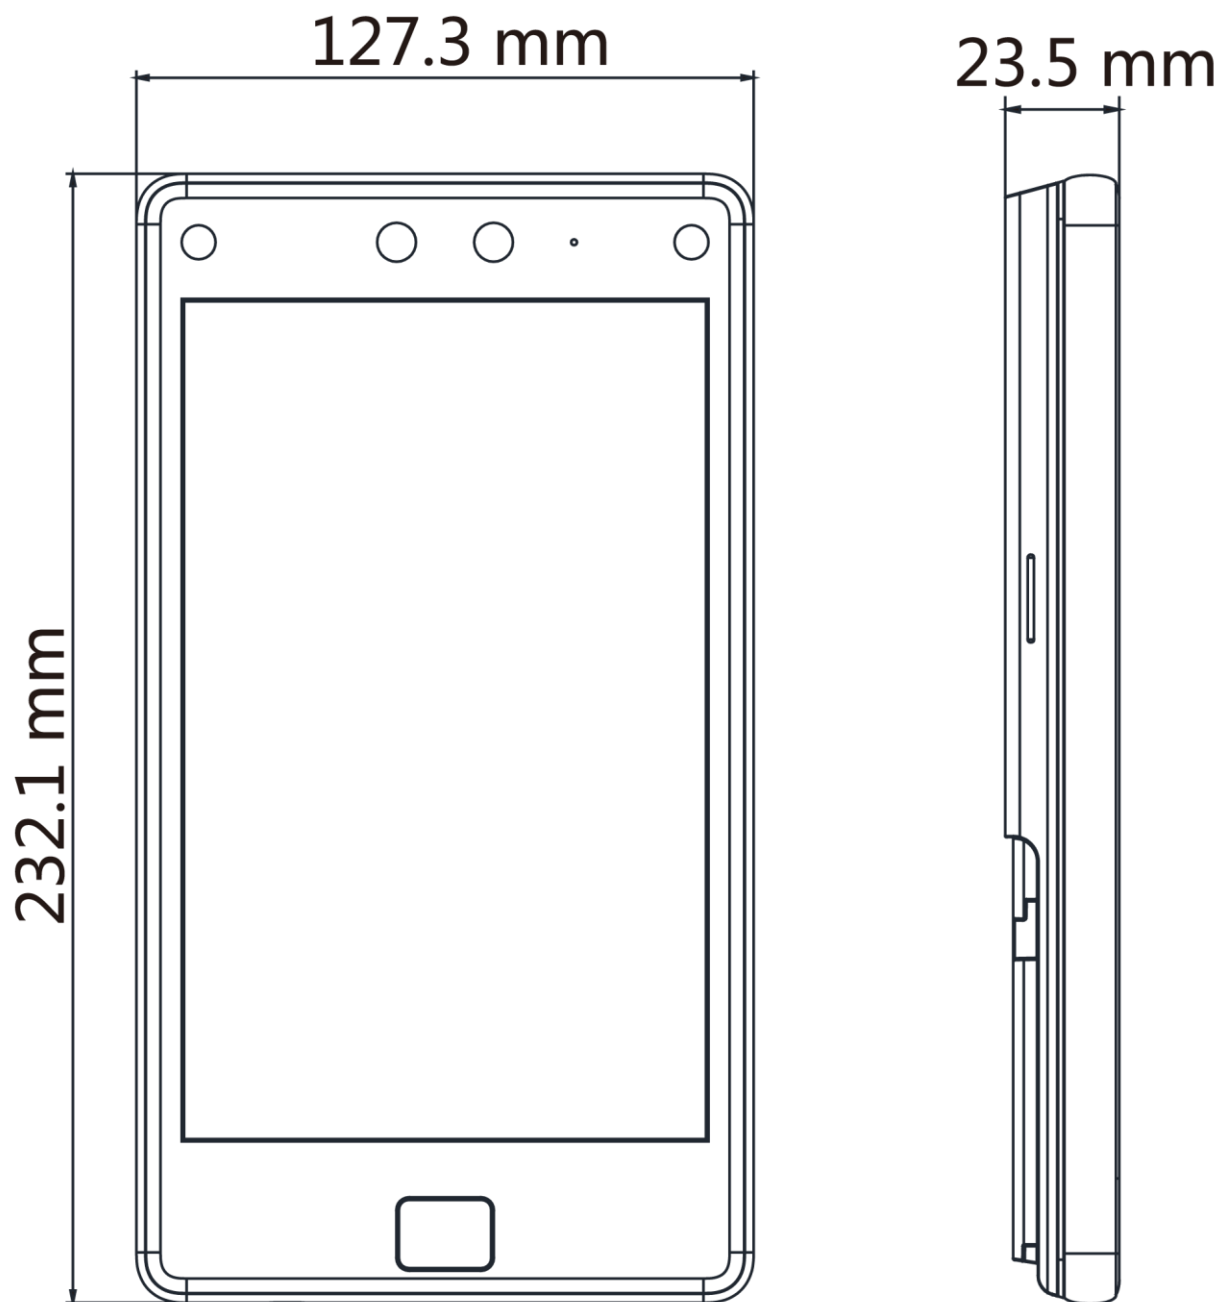

▪ Dimension