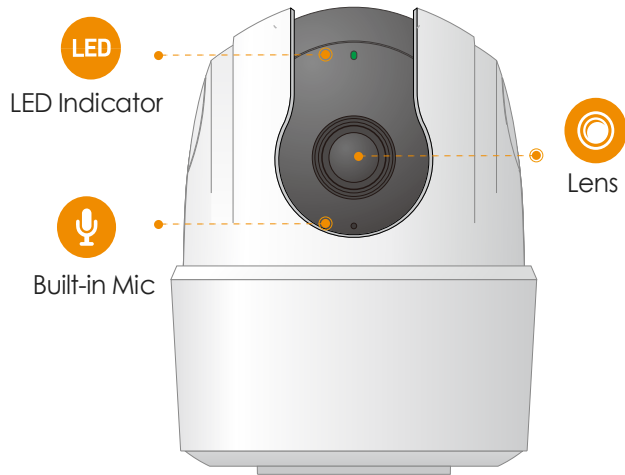

imou

Ranger 2C 4MP

4MP H.265 Wi-Fi Pan & Tilt Camera

With 4MP QHD live monitoring and 0~355° pan & -5~80° tilt features, Ranger 2C 4MP ensures every corner of your home completely covered. Human Detection quickly finds human targets in images and immediately sends a notification to you. Privacy Mode helps protect your personal privacy when you are home, and Smart Tracking function lets the camera follows moving objects when it detects motion.

Abnormal Sound Alarm

Sends alerts to your smartphone when it detects abnormal sound

Alarm Notification

Sends instant alerts to your mobile phone when an event is detected

Built-in Siren

Scare stangers away from your home

Diversified Storage

Supports NVR, Cloud Storage or Micro SD card (up to 256GB)

Two-way Talk

Communicate with family and pets easily

Stay close with what you care

With Cloud service, you will have access to what you care as long as Internet is available. You can record daily or motion videos on Cloud and playback anytime anywhere.

Front View

Back View

Specifications

Camera

1/2.7" 4 Megapixel Progressive CMOS
 4MP(2560 x 1440)
 Night Vision: 10m(33ft) Distance
 3.6mm Fixed Lens
 Field of View : 92° (H), 48° (V), 109° (D)
 355° Pan & -5~80° Tilt