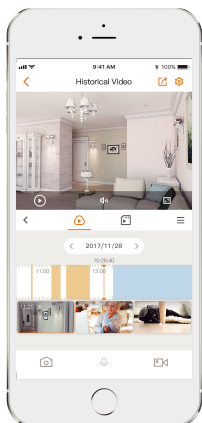

Two-way Talk

Communicate with family and pets easily

Stay close with what you care

With Cloud service, you will have access to what you care as long as Internet is available. You can record daily or motion videos on Cloud and playback anytime anywhere.