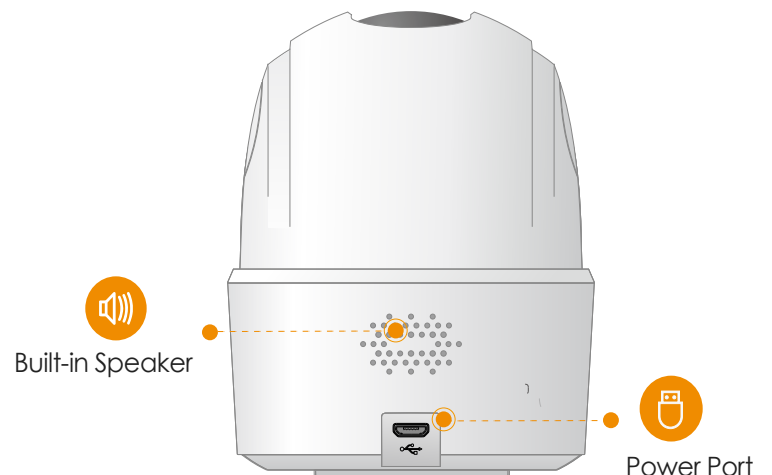

imou

Ranger 2C 4MP

4MP H.265 Wi-Fi Pan & Tilt Camera

With 4MP QHD live monitoring and 0~355° pan & -5~80° tilt features, Ranger 2C 4MP ensures every corner of your home completely covered. Human Detection quickly finds human targets in images and immediately sends a notification to you. Privacy Mode helps protect your personal privacy when you are home, and Smart Tracking function lets the camera follows moving objects when it detects motion.

Abnormal Sound Alarm

Sends alerts to your smartphone when it detects abnormal sound

Alarm Notification

Sends instant alerts to your mobile phone when an event is detected

Built-in Siren

Scare stangers away from your home

Diversified Storage

Supports NVR, Cloud Storage or Micro SD card (up to 256GB)

Two-way Talk

Communicate with family and pets easily

Stay close with what you care

With Cloud service, you will have access to what you care as long as Internet is available. You can record daily or motion videos on Cloud and playback anytime anywhere.

Front View

Back View

Specifications

Camera

1/2.7" 4 Megapixel Progressive CMOS
 4MP(2560 x 1440)
 Night Vision: 10m(33ft) Distance
 3.6mm Fixed Lens
 Field of View : 92° (H), 48° (V), 109° (D)
 355° Pan & -5~80° Tilt