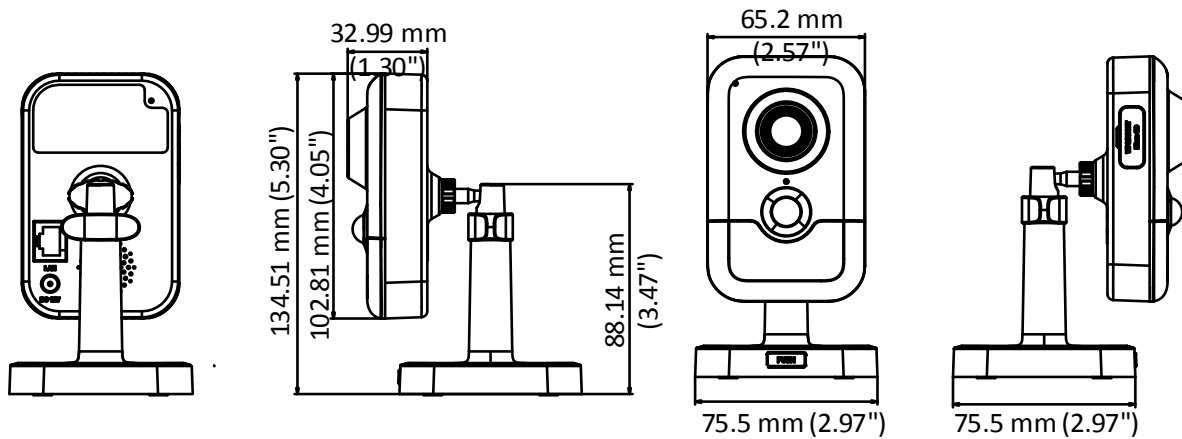

Dimension

Distributed by

HIKVISION®

Headquarters

No.555 Qianmo Road, Binjiang District,
Hangzhou 310051, China
T +86-571-8807-5998
overseasbusiness@hikvision.com

Hikvision USA
T +1-909-895-0400
sales.usa@hikvision.com

Hikvision Australia
T +61-2-8599-4233
salesau@hikvision.com

Hikvision India
T +91-22-28469900
sales@pramahikvision.com

Hikvision Canada
T +1-866-200-6690
sales.canada@hikvision.com

Hikvision Thailand
T +662-275-9949
sales.thailand@hikvision.com

Hikvision Europe
T +31-23-5542770
sales.eu@hikvision.com

Hikvision Italy
T +39-0438-6902
info.it@hikvision.com

Hikvision Brazil
T +55 11 3318-0050
Latam.support@hikvision.com

Hikvision Turkey
T +90 (216)521 7070- 7074
sales.tr@hikvision.com

Hikvision Malaysia
T +601-7652-2413
sales.my@hikvision.com

Hikvision UK & Ireland
T +01628-902140
sales.uk@hikvision.com

Hikvision South Africa
Tel: +27 (10) 0351172
sale.africa@hikvision.com

Hikvision France
T +33(0)1-85-330-450
info.fr@hikvision.com

Hikvision Kazakhstan
T +7-727-9730667
nikia.panfilov@hikvision.ru

Hikvision Vietnam
T +84-974270888
sales.vt@hikvision.com

Hikvision UAE
T +971-4-4432090
salesme@hikvision.com

Hikvision Singapore
T +65-6684-4718
sg@hikvision.com

Hikvision Spain
T +34-91-737-16-55
info.es@hikvision.com

Hikvision Tashkent
T +99-87-1238-9438
uzb@hikvision.ru

Hikvision Hong Kong
T +852-2151-1761
info.hk@hikvision.com

Hikvision Russia
T +7-495-669-67-99
sateru@hikvision.com

Hikvision Korea
T +82-[0]31-731-8817
sales.korea@hikvision.com

Hikvision Poland
T +48-22-460-01-50
info.pl@hikvision.com

Hikvision Indonesia
T +62-21-2933759
Sales.Indonesia@hikvision.com