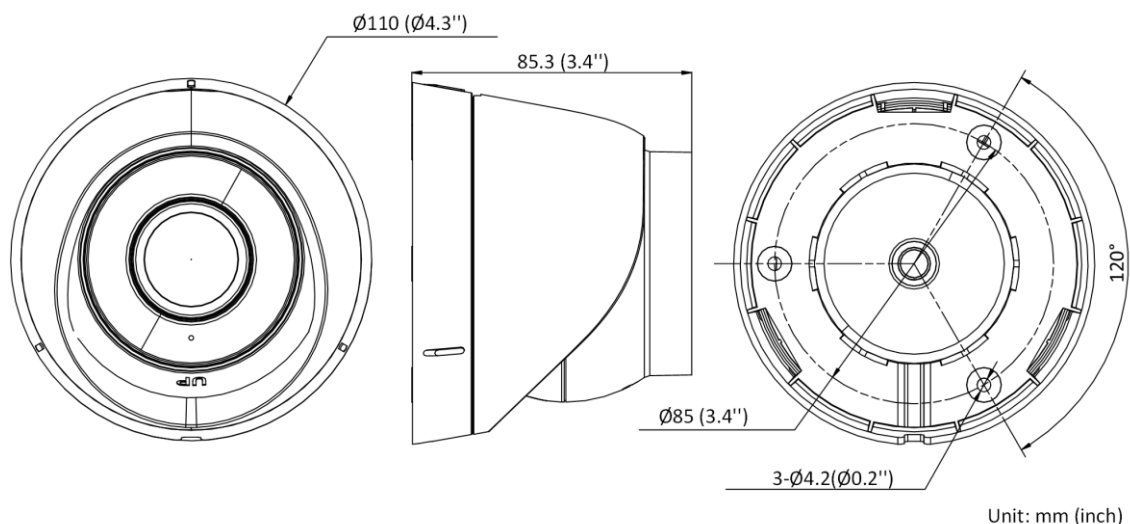

Environment	CE-RoHS (2011/65/EU); WEEE (2012/19/EU); Reach (Regulation (EC) No 1907/2006)
Protection	IP67 (IEC 60529-2013)

Available Model

DS-2CD1343G0-I (2.8/4 mm)

DS-2CD1343G0-IUF (2.8/4 mm)

Typical Application

Hikvision products are classified into three levels according to their anti-corrosion performance. Refer to the following description to choose for your using environment.

This model has NO SPECIFIC PROTECTION.

Level	Description
Top-level protection	Hikvision products at this level are equipped for use in areas where professional anti-corrosion protection is a must. Typical application scenarios include coastlines, docks, chemical plants, and more.
Moderate protection	Hikvision products at this level are equipped for use in areas with moderate anti-corrosion demands. Typical application scenarios include coastal areas about 2 kilometers (1.24 miles) away from coastlines, as well as areas affected by acid rain.
No specific protection	Hikvision products at this level are equipped for use in areas where no specific anti-corrosion protection is needed.

Dimension