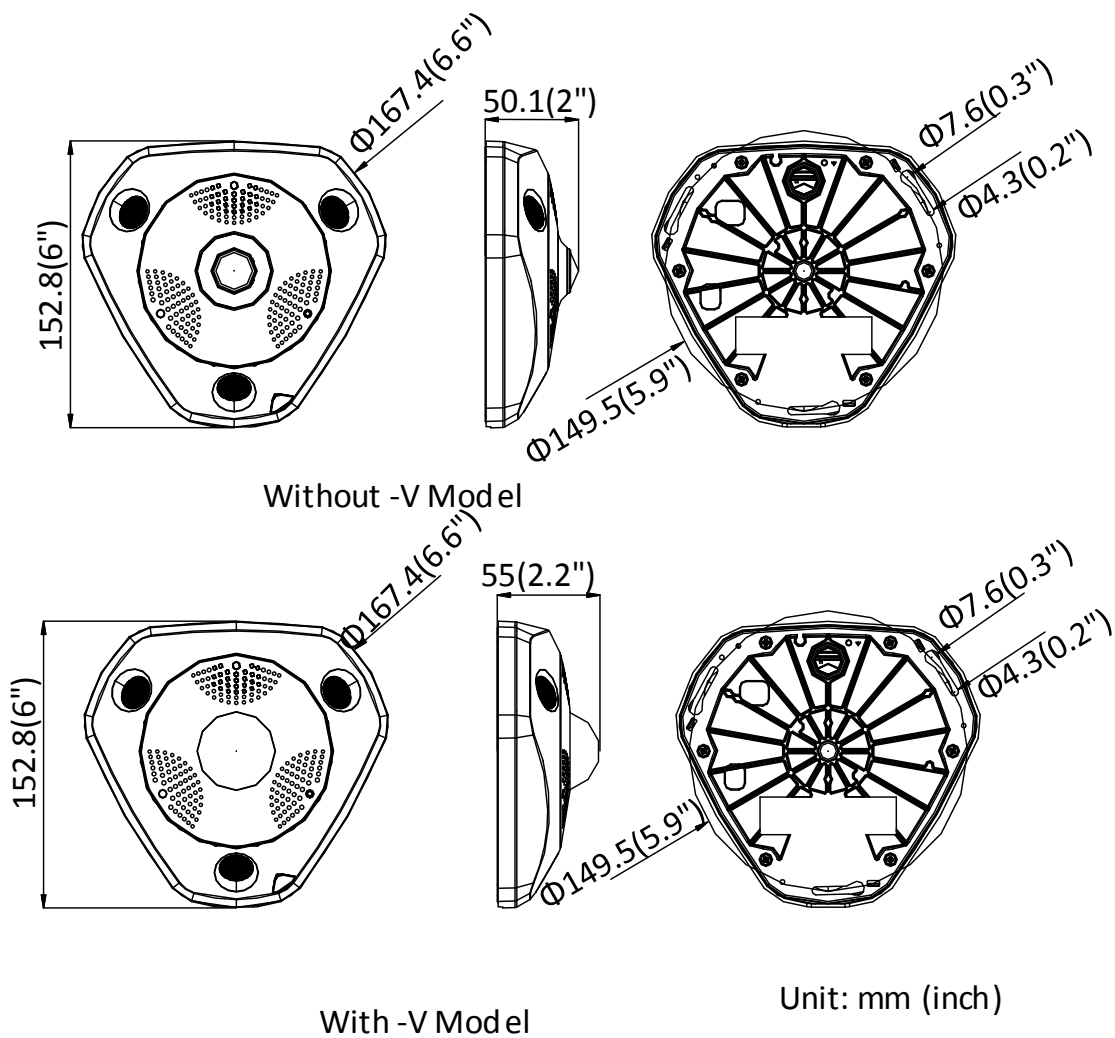

Material	Metal
Dimensions	Without -V model: 167.4 × 152.8 × 50.1 mm (6.6" × 6" × 2") With -V model: 167.4 × 152.8 × 55 mm (6.6" × 6" × 2.2")
Weight	Approx. 1400 g (3.09 lbs)

Available Model

DS-2CD6365G0E-I (1.27 mm) (B); DS-2CD6365G0E-IS (1.27 mm) (B), DS-2CD6365G0E-IV (1.27 mm) (B), DS-2CD6365G0E-IVS (1.27 mm) (B)

Dimensions

Accessories