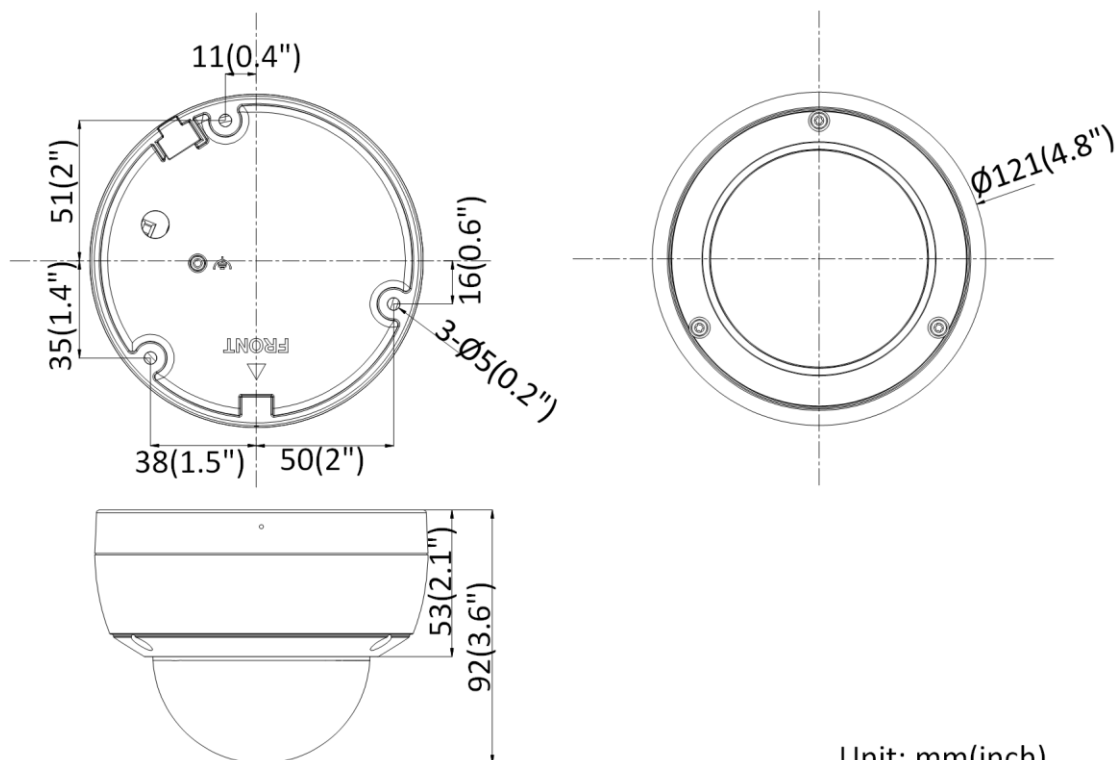

Storage Conditions	-30 °C to 60 °C (-22 °F to 140 °F), humidity 95% or less (non-condensing)
Power Supply	12 VDC ± 25%, Φ 5.5 mm coaxial power plug; PoE (802.3af, class 3)
Power Consumption and Current	12 VDC, 0.4 A, max. 5 W; PoE: (802.3af, 36 V to 57 V), 0.2 A to 0.1 A, max. 6.5 W
Material	Camera body: metal, bubble: plastic
Dimensions	Camera: Φ121 × 92 mm (Φ4.8" × 3.6") With package: 134 × 134 × 108 mm (5.3" × 5.3" × 4.3")
Weight	Camera: Approx. 570 g (1.3 lb.) With package: Approx. 950 g (2.1 lb.)
<b>Approval</b>	
EMC	47 CFR Part 15, Subpart B; EN 55032: 2015, EN 61000-3-2: 2014, EN 61000-3-3: 2013, EN 50130-4: 2011 +A1: 2014; AS/NZS CISPR 32: 2015; ICES-003: Issue 6, 2016; KN 32: 2015, KN 35: 2015
Safety	UL 60950-1, IEC 60950-1:2005 + Am 1:2009 + Am 2:2013, EN 60950-1:2005 + Am 1:2009 + Am 2:2013, IS 13252(Part 1):2010+A1:2013+A2:2015, IEC/EN 60950-1
Chemistry	2011/65/EU, 2012/19/EU, Regulation (EC) No 1907/2006
Protection	Ingress protection: IK10 (IEC 62262:2002), IP66 (IEC 60529-2013)

### Available Model

DS-2CD2123G0-IU (2.8/4/6/8 mm)

### Dimensions

Unit: mm(inch)