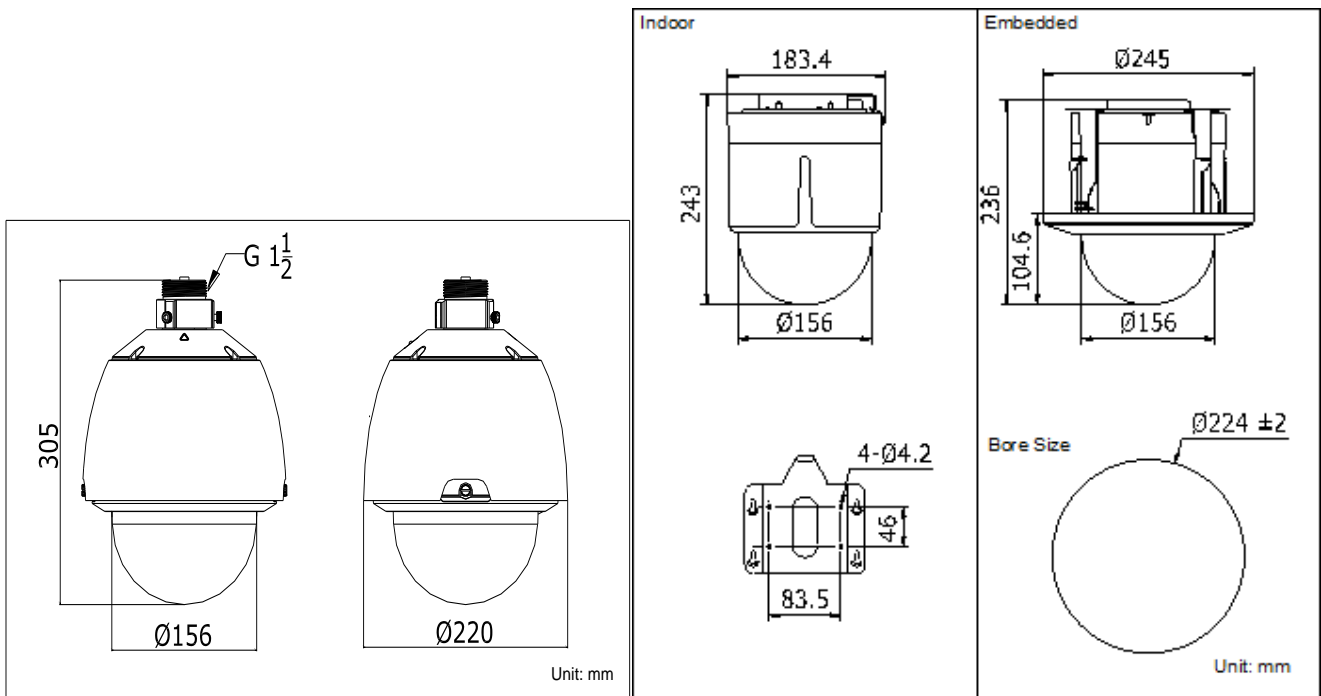

Dimensions

Order models

- DS-2AE5123T-A, 24VAC, outdoor
- DS-2AE5123T-A3, 24VAC, indoor

Accessories