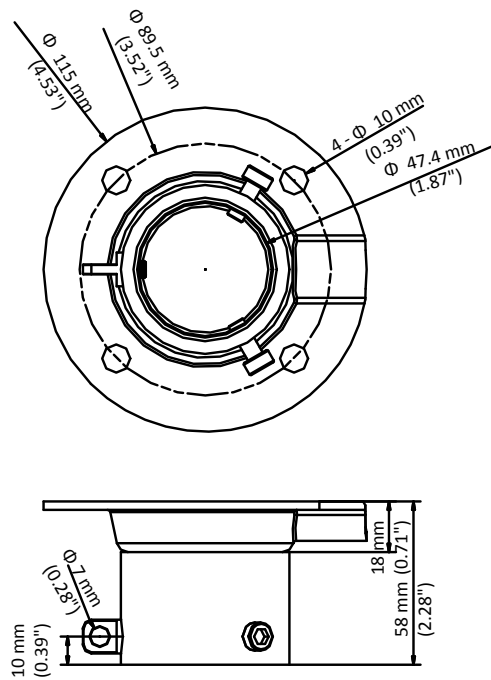

DS-1668ZJ-P

Pendant Mount

Feature

- Zinc-coated steel material with surface spray treatment
- The hook for safety rope facilitates camera's installation

Dimension

Available Model

DS-1668ZJ-P

Parameter

Model	DS-1668ZJ-P
Parameters	Pendant Mount PanoVu
Appearance	Platinum Gray
Material	Steel
Dimension	$\Phi 115 \text{ mm} \times 58 \text{ mm}$ (4.53" \times 2.28")
Weight	620 g (1.37 lb.)

Note

- The mount should be installed on the flat surface.
- The ceiling must be capable of supporting at least 3 times as much as the total weight of the camera and the mount.
- The mount's maximum load capacity is 20 kg (44 lb.).