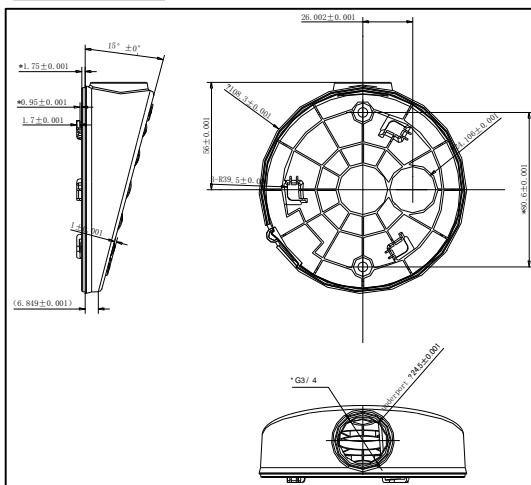

## DS-1281ZJ-DM27

Inclined Ceiling Mount Bracket for Dome Camera

### Features:

- Enhanced plastic material
- Inclined ceiling mount bracket for dome camera.
- Cable hole on bracket makes the feature better

### Dimension:

**Note:** The actual bracket may vary from the picture above.

### Parameter:

Model	DS-1281ZJ-DM27
Parameters	Inclined Ceiling Mount Bracket for Dome Camera
Appearance	Hikvision White
Material	Plastic
Dimension	111.8×40.5×108.3mm
Weight	45.8g