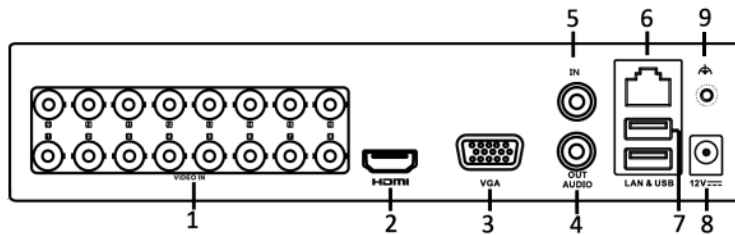

Physical Interfaces

NOTE

The rear panel of DS-7204/7208HGHI-F1 provides 4/8 video input interfaces.

No.	Description	No.	Description
1	VIDEO IN	6	LAN Network Interface
2	HDMI Interface	7	USB Interface
3	VGA Interface	8	GND
4	AUDIO OUT	9	12 VDC Power Input
5	AUDIO IN