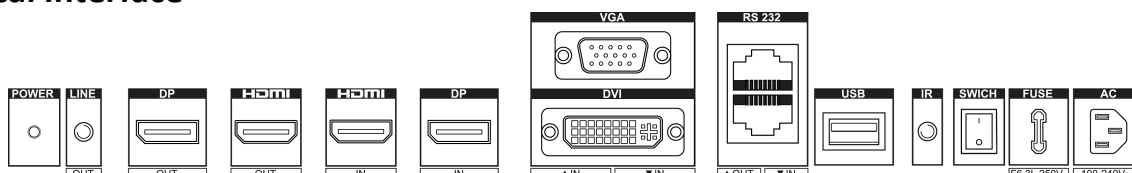

▪ Physical Interface

Interface	Description	Interface	Description
POWER	Power indicator	DVI IN	DVI-I input interface for digital signals
LINE OUT	Audio output interface for analog signals	RS 232 OUT	Serial loopback output interface
DP OUT	DP output interface for digital signals	RS 232 IN	Serial input interface
HDMI OUT	HDMI output interface for digital signals	USB	USB interface