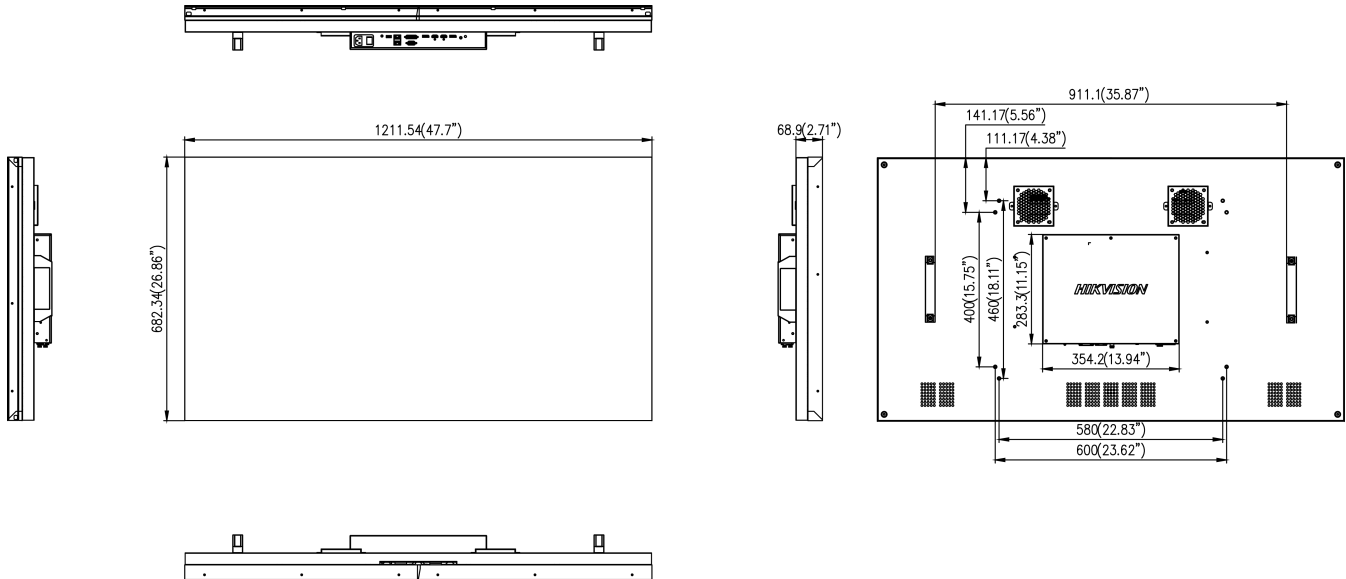

## ▪ Specification

Model		DS-D2055LE-G
<b>Product Model</b>	Product Model	DS-D2055LE-G
<b>Display</b>	Screen Size	55 inch
	Active Display Area	1209.6 (H) mm × 680.4 (V) mm
	Backlight	Direct-lit LED backlight
	Pixel Pitch	0.63 mm
	Physical Seam	1.8 mm
	Bezel Width	0.9 mm (top/left), 0.9 mm (bottom/right)
	Resolution	1920 × 1080@60 Hz (downward compatible)
	Brightness	500 cd/m <sup>2</sup>
	Viewing Angle	Horizontal 178°, vertical 178°
	Color Depth	10Bit (D), 1.07 B
	Contrast Ratio	1400:1
	Response Time	8 ms
	Color Gamut	72% NTSC
	Surface Treatment	Haze 3%, 2H
<b>Interface</b>	Video & Audio Input	HDMI × 1, DVI × 1, VGA × 1, DP × 1, USB × 1
	Video & Audio Output	DP × 1, HDMI × 1
	Control Interface	RS232 IN × 1, RS232 OUT × 1
<b>Power</b>	Power Supply	100-240 VAC, 50/60 Hz
	Power Consumption	≤ 192 W
	Standby Consumption	≤ 0.5 W
<b>Working Environment</b>	Working Temperature	0°C to 40°C (32°F to 104°F)
	Working Humidity	10% to 90% RH (non-condensing)
	Storage Temperature	-20°C to 60°C (-4°F to 140°F)
	Storage Humidity	10% to 90% RH (non-condensing)
<b>General</b>	Casing Material	SECC
	VESA	600 (H) mm × 400 (V) mm
	Product Dimension (W × H × D)	1211.54 mm × 682.34 mm × 68.9 mm (47.7" × 26.86" × 2.71")
	Package Dimension (W × H × D)	Carton with two displays: 1404 mm × 910 mm × 464 mm (55.28" × 35.83" × 18.27") Carton with a single display: 1404 mm × 910 mm × 464 mm (55.28" × 35.83" × 18.27")
	Net Weight	26.91 ± 0.5 Kg (59.33 ± 1.1 lb) for single display
	Gross Weight	Carton with two displays: 67.26 ± 0.5 Kg (148.28 ± 1.1 lb) Carton with a single display: 39.62 ± 0.5 Kg (87.35 ± 1.1 lb)
	Packing List	LCD display × 1, power cable × 1, network cable × 1, screw × 4, remote control × 1, IR receiver × 1, CD-ROM × 1, RS-232 converter × 1, quick start guide × 1

## Dimension