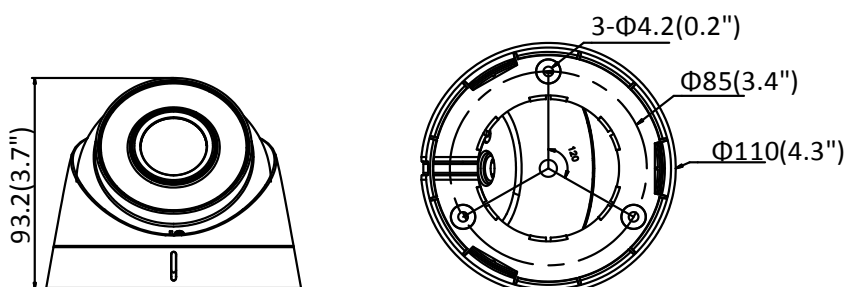

Network Storage	NAS (NFS,SMB/CIFS)
Protocols	TCP/IP, ICMP, HTTP, HTTPS, FTP, DHCP, DNS, DDNS, RTP, RTSP, RTCP, PPPoE, NTP, UPnP, SMTP, SNMP, IGMP, QoS, IPv6, UDP, Bonjour, 802.1x
General Function	Heartbeat, mirror, password protection, privacy mask, watermark, IP address filter
Firmware Version	V5.5.52
API	ONVIF(PROFILE S,PROFILE G), ISAPI
Simultaneous Live View	Up to 6 channels
User/Host	Up to 32 users 3 levels: Administrator, Operator and User
Client	iVMS-4200, Hik-Connect, iVMS-5200, iVMS-4500
Web Browser	IE8+, Chrome 31.0-44, Firefox 30.0-51, Safari 8.0+
Interface	
Communication Interface	1 RJ45 10M/100M self-adaptive Ethernet port
General	
Operating Conditions	-30 °C to +60 °C (-22 °F to +140 °F), Humidity 95% or less (non-condensing)
Power Supply	12 VDC ± 25% PoE: 802.3af, class 3
Power Consumption and Current	12 VDC, 0.5 A, max. 5 W PoE (802.3af, 36 to 57 V), 0.2 A to 0.1 A, max. 6.5 W
Protection Level	IP67
Material	Camera body: metal, bottom base: plastic
Dimensions	Camera: Ø 110 mm × 93.2 mm (4.3" × 3.7") With package: 150 mm × 150 mm × 141 mm (5.9" × 5.9" × 5.6")
Weight	Camera: approx. 400 g (0.9 lb.) With package: approx. 600 g (1.3 lb.)

Available Models:

DS-2CD1353G0-I(2.8/4/6 mm)

Dimensions

Unit:mm(inch)