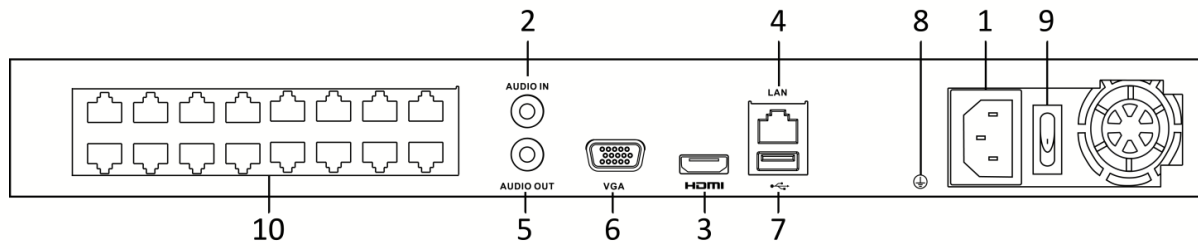

Dimensions

Index	Description	Index	Description
1	Power Supply	6	VGA Interface
2	Audio In	7	USB Interface
3	HDMI Interface	8	Ground
4	LAN Network Interface	9	Power Switch
5	Audio Out	10	Network Interfaces with PoE function (16 interfaces for HWN-4216MH-16P)

Specifications

Model	HWN-4216MH-16P	
Video/Audio input	IP video input	16-ch Up to 8 MP resolution
	Two-way audio	1-ch, RCA (2.0 Vp-p, 1 k Ω)
Network	Incoming bandwidth	160 Mbps
	Outgoing bandwidth	80 Mbps
Video/Audio output	Recording resolution	8 MP/6 MP/5 MP/4 MP/3 MP/1080p/UXGA /720p/VGA/4CIF/DCIF/2CIF/CIF/QCIF
	HDMI output resolution	1-ch, 4K (3840 × 2160)/30Hz, 1920 × 1080p/60Hz, 1600 × 1200/60Hz, 1280 × 1024/60Hz, 1280 × 720/60Hz, 1024 × 768/60Hz
	VGA output resolution	1-ch, 1920 × 1080p/60Hz, 1280 × 1024/60Hz, 1280 × 720/60Hz, 1024 × 768/60Hz
	Audio output	1-ch, RCA (Linear, 1 KΩ)
Decoding	Decoding format	H.265/H.265+/H.264/H.264+/MPEG4
	Live view / Playback resolution	8 MP/6 MP/5 MP/4 MP/3 MP/1080p/UXGA /720p/VGA/4CIF/DCIF/2CIF/CIF/QCIF
	Synchronous playback	16-ch
	Capability	1-ch @ 8 MP / 4-ch @ 1080p
Network management	Network protocols	TCP/IP, DHCP, Hik-Connect, DNS, DDNS, NTP, SADP, SMTP, NFS, iSCSI, UPnP™, HTTPS
Hard disk	SATA	2 SATA interfaces
	Capacity	Up to 6TB capacity for each disk
External interface	Network interface	1, RJ-45 10/100/1000 Mbps self-adaptive Ethernet interface
	USB interface	2 × USB 2.0
POE Interface	Interface	16, RJ-45 10/100 Mbps self-adaptive Ethernet interface
	Power	≤ 150W
	Standard	IEEE 802.3 af/at
General	Power supply	100 to 240 VAC
	Power	≤ 280W
	Consumption (without hard disk and POE)	≤ 15W
	Working temperature	-10 to +55° C (+14 to +131° F)
	Working humidity	10 to 90 %
	Chassis	1U chassis
	Dimensions (W × D × H)	385 × 315 × 52 mm (15.2"× 12.4" × 2.0")
Weight(without hard disk)	≤ 2.6 kg (5.7 lb)	