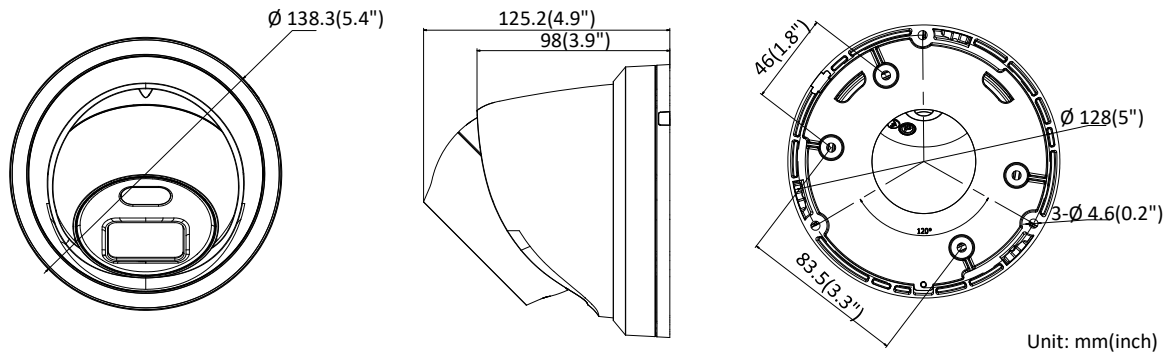

Sampling Rate	8kHz/16kHz/32kHz/44.1kHz/48kHz
Audio Compression	G.711/G.722.1/G.726/MP2L2/PCM
Audio Bit Rate	64Kbps(G.711)/16Kbps(G.722.1)/16Kbps(G.726)/32-160Kbps(MP2L2)
<b>Network</b>	
Network Storage	Support micro SD/SDHC/SDXC card (128G) local storage, NAS (NFS,SMB/CIFS), ANR
Alarm Trigger	Motion detection, video tampering detection, network disconnected, IP address conflict, illegal login, HDD full, HDD error
Protocols	TCP/IP, ICMP, HTTP, HTTPS, FTP, DHCP, DNS, DDNS, RTP, RTSP, RTCP, PPPoE, NTP, UPnP, SMTP, SNMP, IGMP, 802.1X, QoS, IPv6, UDP, Bonjour
General Function	One-key reset, anti-flicker, three streams, heartbeat, mirror, password protection, privacy mask, watermark, IP address filter
Firmware Version	V5.5.82
API	ONVIF (PROFILE S, PROFILE G), ISAPI
Simultaneous Live View	Up to 6 channels
User/Host	Up to 32 users 3 levels: Administrator, Operator and User
Client	iVMS-4200, Hik-Connect, iVMS-4500, iVMS-5200
Web Browser	Plug-in required live view: IE8+, Chrome 41.0-44, Firefox 30.0-51, Safari 8.0-11 Plug-in free live view: Chrome 45.0+, Firefox 52.0+
<b>Interface</b>	
Communication Interface	1 RJ45 10M/100M self-adaptive Ethernet port
On-board Storage	Built-in micro SD/SDHC/SDXC slot, up to 128 GB
Reset Button	Yes
Audio (-U)	-U: 1 audio input (built-in mic), mono sound
<b>General</b>	
Operating Conditions	-30 °C to +60 °C (-22 °F to +140 °F), humidity 95% or less (non-condensing)
Power Supply	12 VDC ± 25%, Φ5.5 mm coaxial power plug PoE (802.3af, class 3)
Power Consumption	12 VDC, 0.5 A, max. 6 W PoE: (802.3af, 36 V to 57 V), 0.3 A to 0.1 A, max. 7.5 W
Protection Level	-L model: IP67 -LU model: IP66
Material	Camera: Metal, trim ring: Plastic
Dimension	Camera: Φ 138.3 × 125.2 mm (Φ 5.4" × 4.9") With package: 170 × 170 × 150 mm (7" × 7" × 5.9")
Weight	Camera: 575 g (1.3 lb.) With package: 833 g (1.8 lb.)

## Dimension