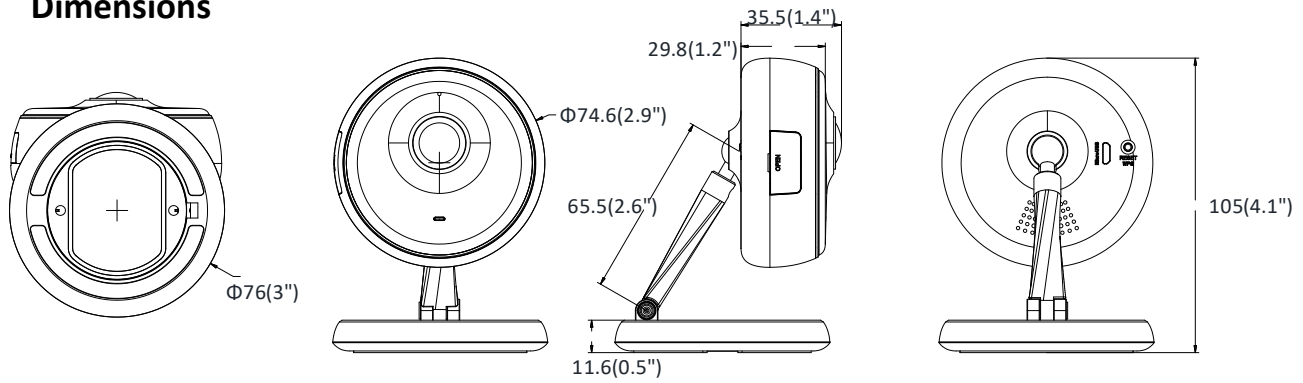

Dimensions