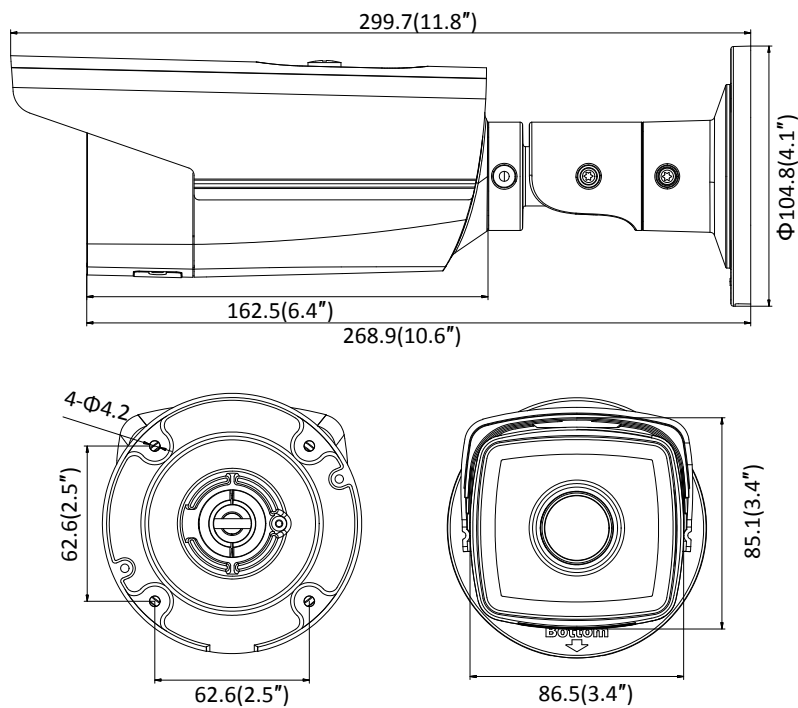

Dimensions	Camera: $\Phi 104.8 \times 299.7$ mm ($\Phi 4.1" \times 11.8"$) Package: $386 \times 156 \times 155$ mm ($15.2" \times 6.1" \times 6.1"$)
Weight	Camera: 1200 g (2.7 lb.)

Available Model

DS-2CD2T63G0-I5(2.8/4/6/8 mm), DS-2CD2T63G0-I8(2.8/4/6/8 mm)

Dimension

Unit: mm

Accessory

DS-1260ZJ
Junction Box