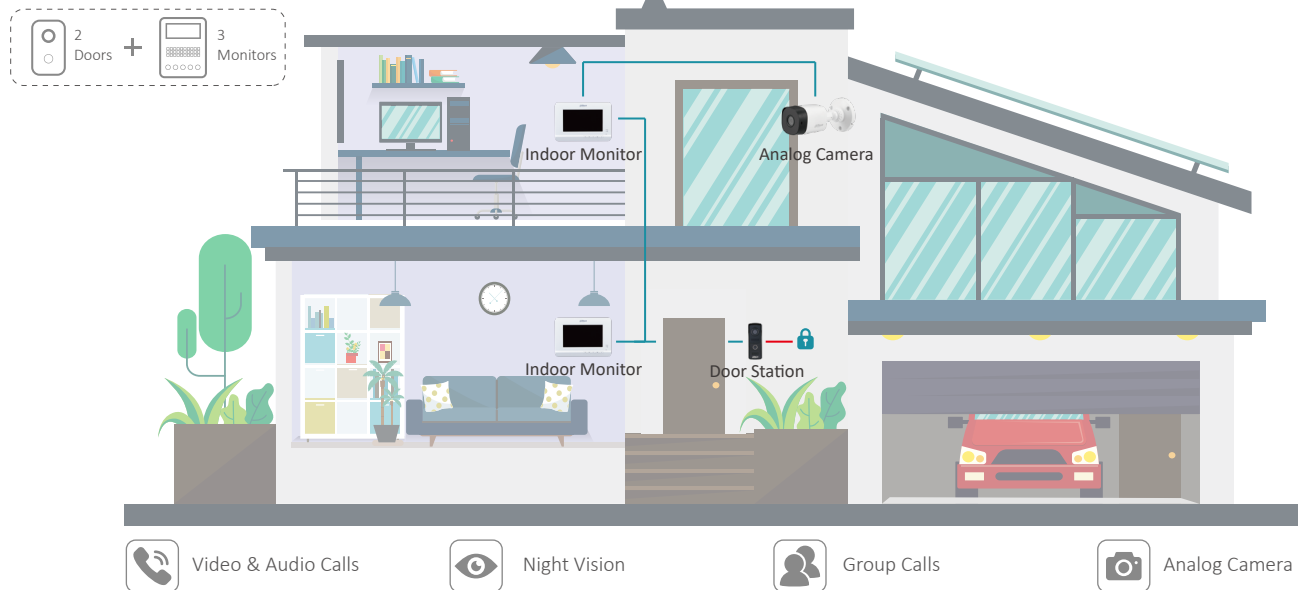

Plug & Play, All in Box

Analog Villa Kit Series – KTA01, KTA02

Plug & play

HD Camera

Ingress Protection

All in box

Analog Villa Kit Series – KTA01, KTA02

Scenario

Features

Plug & Play

Easy connection with other devices and preview without delay.

Ingress Protection

High Ingress Protection (IP) ratings ensure that the device is durable and protected from damages.

HD Camera

High resolution camera with infrared auxiliary light creates high quality images both day and night.

All in Box

The kit provides all the necessary accessories that you need.

Products Introduction

DHI-VTO2010D

- 2MP CMOS
- Angle of view: H:70°
- IR light
- IK07, IP65

KTA 01

DHI-VTH2020DW

- 7 inch TFT display
- 800 (H)×480 (V)
- 2 outdoor stations + 3 indoor monitors

- Power Supply
- Data Line

DHI-VTO1000J

- 1.3MP CMOS
- Angle of view: H:70
- IR light, DWDR
- IP66
- Flexible inclined installation