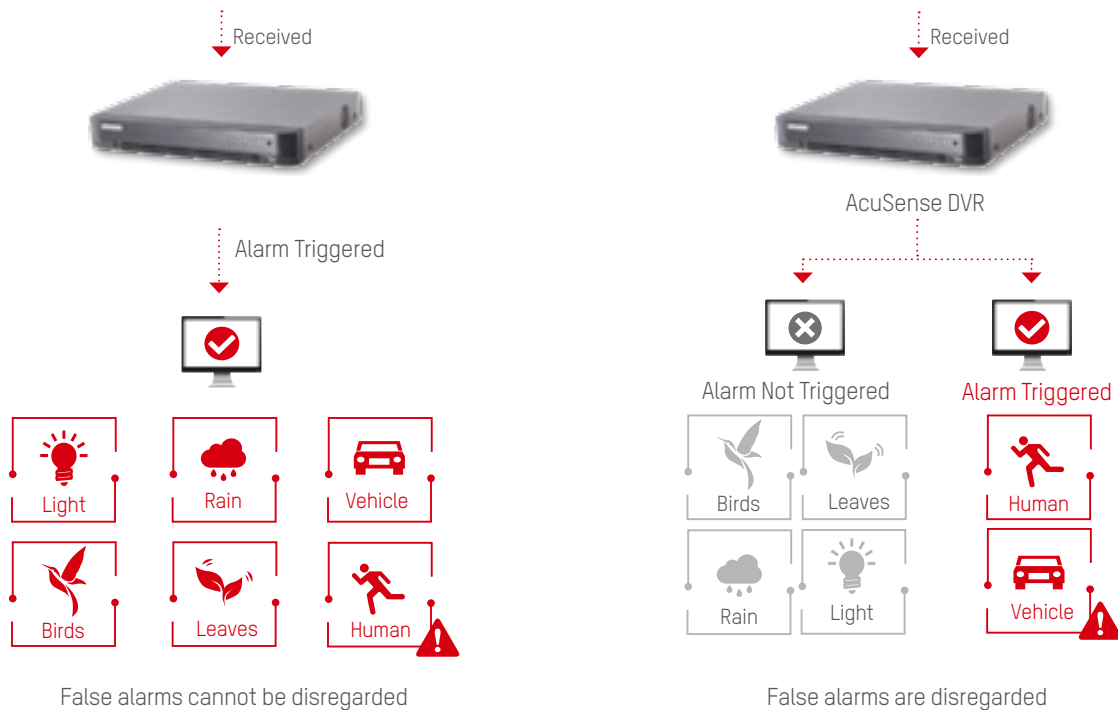

### Problems with Conventional Systems

- Conventional security systems only detect moving targets without further analysis
- Frequent false alarms create constant problems for users

### Target Classification

## False Alarm Reduction

Conventional Perimeter Protection

Perimeter Protection with Deep Learning

## Quick Target Search

Infused with the latest deep-learning technology, AcuSense DVRs are able to extract human and vehicles from massive video data and store snapshots of the objects for efficient video footage search and retrieval.