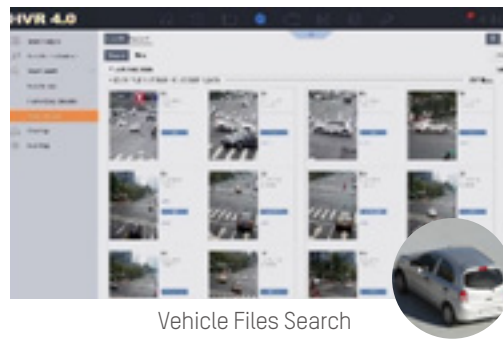

## False Alarm Reduction

Conventional Perimeter Protection

Perimeter Protection with Deep Learning

## Quick Target Search

Infused with the latest deep-learning technology, AcuSense DVRs are able to extract human and vehicles from massive video data and store snapshots of the objects for efficient video footage search and retrieval.