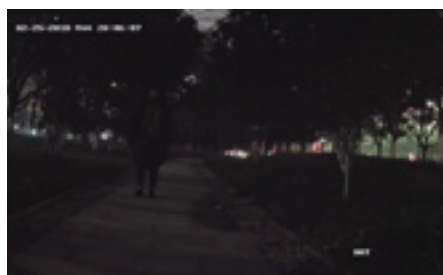

## 24/7 Chromatic Image -without supplemental light

Conventional 1080p Camera

Ultra-low-light and 1080p Camera

ColorVu Turbo HD Camera

Conventional 1080p Camera

Ultra-low-light and 1080p Camera

ColorVu Turbo HD Camera

## 24/7 Chromatic Image -with supplemental light

Conventional 1080p Camera

Ultra-low-light and 1080p Camera

ColorVu Turbo HD Camera

Turbo HD 5.0