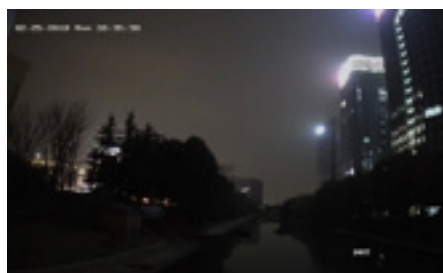

24/7 Chromatic Image -without supplemental light

Conventional 1080p Camera