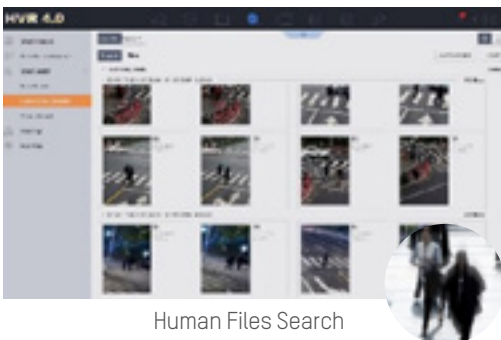

## Quick Target Search

Infused with the latest deep-learning technology, AcuSense DVRs are able to extract human and vehicles from massive video data and store snapshots of the objects for efficient video footage search and retrieval.