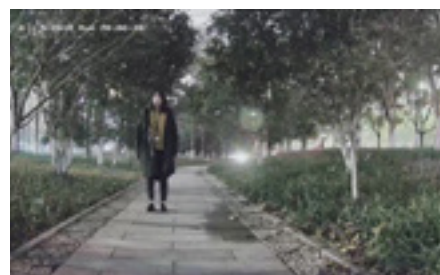

## 24/7 Chromatic Image -without supplemental light

Conventional 1080p Camera

Ultra-low-light and 1080p Camera

ColorVu Turbo HD Camera

Conventional 1080p Camera

Ultra-low-light and 1080p Camera

ColorVu Turbo HD Camera