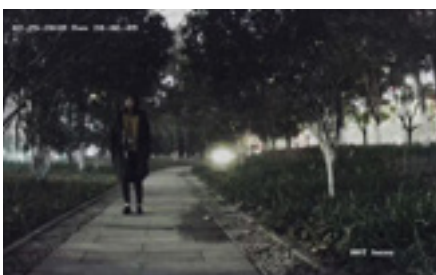

## 24/7 Chromatic Image -without supplemental light

Conventional 1080p Camera

Ultra-low-light and 1080p Camera

ColorVu Turbo HD Camera

Conventional 1080p Camera

Ultra-low-light and 1080p Camera

ColorVu Turbo HD Camera