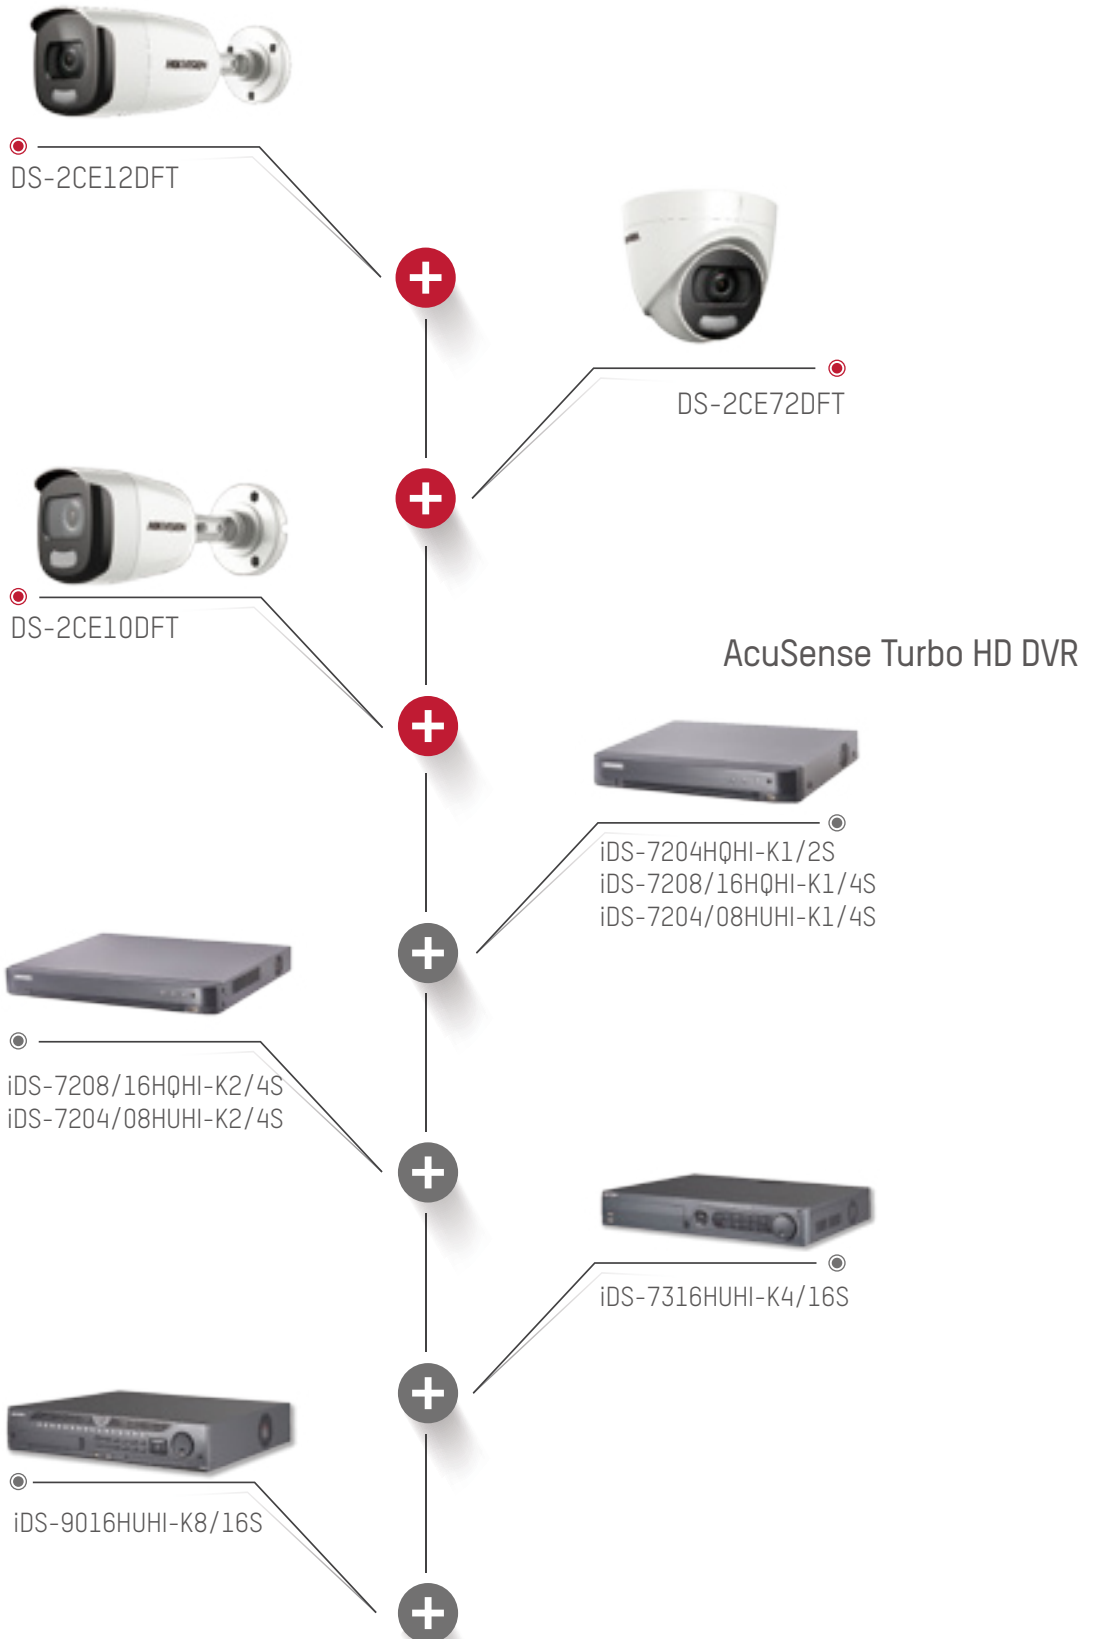

Turbo HD 5.0 PRODUCT SHOWCASE

ColorVu Turbo HD Camera