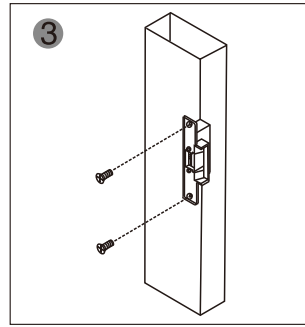

YLI ELECTRONIC

Long-type Electric Strike

Model: YS-132NO/NC

Specification

Size	250Lx25Wx31H(mm)
Voltage	12VDC
Current	200mA
Feature	Fail secure(YS-132NO) Fail safe(YS-132NC)
Suitable for	Wooden door; Metal door
Finishing	Stainless steel
Weight	0.4kg

Diagram(unit:mm)

Options of Mechanical Lock

Mechanical Lock

Knob lock

Installation

1 Cut hole according to the dimension of strike.

2 Assemble the lock and connect it to the power to test

3 Fix the electric strike