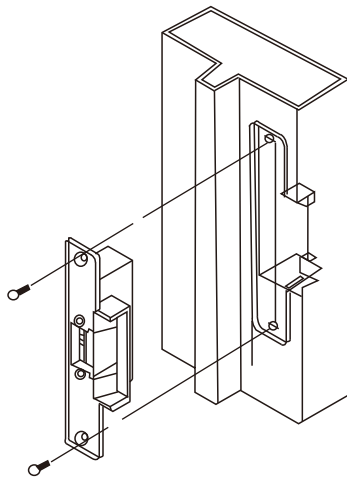

YLI ELECTRONIC

Long-type Electric Strike

Model: YS-132NO/NC

Specification

Size	250Lx25Wx31H(mm)
Voltage	12VDC
Current	200mA
Feature	Fail secure(YS-132NO) Fail safe(YS-132NC)
Suitable for	Wooden door; Metal door
Finishing	Stainless steel
Weight	0.4kg

Diagram(unit:mm)

Options of Mechanical Lock

Mechanical Lock

Knob lock

Installation

1 Cut hole according to the dimension of strike.

2 Assemble the lock and connect it to the power to test

3 Fix the electric strike

4 Finished

Suitable for

Metal Door Frame

Wooden Door Frame

Wire connection