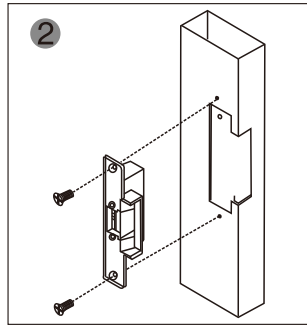

YLI ELECTRONIC

Long-type Electric Strike

Model: YS-132NO/NC

Specification

Size	250Lx25Wx31H(mm)
Voltage	12VDC
Current	200mA
Feature	Fail secure(YS-132NO) Fail safe(YS-132NC)
Suitable for	Wooden door; Metal door
Finishing	Stainless steel
Weight	0.4kg

Diagram(unit:mm)

Options of Mechanical Lock

Mechanical Lock

Knob lock

Installation

1 Cut hole according to the dimension of strike.

2 Assemble the lock and connect it to the power to test

3 Fix the electric strike