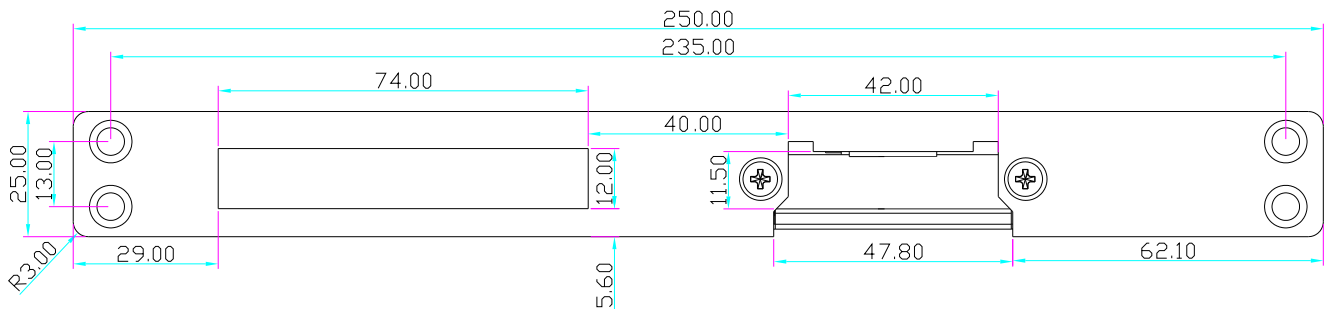

YLI ELECTRONIC

Long-type Electric Strike

Model: YS-132NO/NC

Specification

Size	250Lx25Wx31H(mm)
Voltage	12VDC
Current	200mA
Feature	Fail secure(YS-132NO) Fail safe(YS-132NC)
Suitable for	Wooden door; Metal door
Finishing	Stainless steel
Weight	0.4kg

Diagram(unit:mm)

Options of Mechanical Lock

Mechanical Lock

Knob lock

Installation

1 Cut hole according to the dimension of strike.

2 Assemble the lock and connect it to the power to test

3 Fix the electric strike