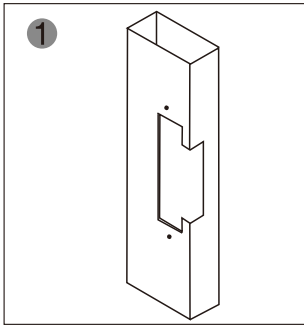

YLI ELECTRONIC

Long-type Electric Strike

Model: YS-132NO/NC

Specification

Size	250Lx25Wx31H(mm)
Voltage	12VDC
Current	200mA
Feature	Fail secure(YS-132NO) Fail safe(YS-132NC)
Suitable for	Wooden door; Metal door
Finishing	Stainless steel
Weight	0.4kg

Diagram(unit:mm)

Options of Mechanical Lock

Mechanical Lock

Knob lock

Installation

1 Cut hole according to the dimension of strike.

2 Assemble the lock and connect it to the power to test

3 Fix the electric strike