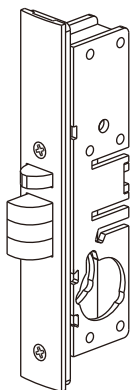

YLI ELECTRONIC

Long-type Electric Strike

Model: YS-132NO/NC

Specification

Size	250Lx25Wx31H(mm)
Voltage	12VDC
Current	200mA
Feature	Fail secure(YS-132NO) Fail safe(YS-132NC)
Suitable for	Wooden door; Metal door
Finishing	Stainless steel
Weight	0.4kg

Diagram(unit:mm)

Options of Mechanical Lock

Mechanical Lock

Knob lock

Installation

1 Cut hole according to the dimension of strike.

2 Assemble the lock and connect it to the power to test

3 Fix the electric strike

4 Finished

Suitable for

Metal Door Frame

Wooden Door Frame

Wire connection