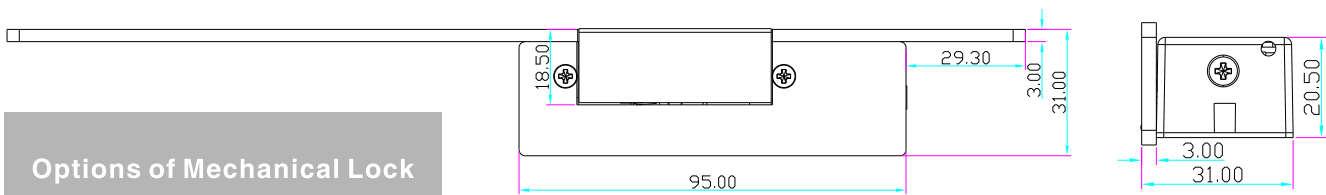

YLI ELECTRONIC

Long-type Electric Strike

Model: YS-132NO/NC

Specification

Size	250Lx25Wx31H(mm)
Voltage	12VDC
Current	200mA
Feature	Fail secure(YS-132NO) Fail safe(YS-132NC)
Suitable for	Wooden door; Metal door
Finishing	Stainless steel
Weight	0.4kg

Diagram(unit:mm)

Options of Mechanical Lock

Mechanical Lock

Knob lock

Installation

1 Cut hole according to the dimension of strike.

2 Assemble the lock and connect it to the power to test

3 Fix the electric strike