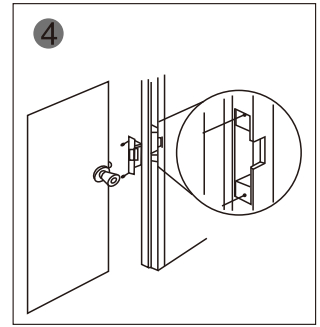

YLI ELECTRONIC

Long-type Electric Strike

Model: YS-132NO/NC

Specification

Size	250Lx25Wx31H(mm)
Voltage	12VDC
Current	200mA
Feature	Fail secure(YS-132NO) Fail safe(YS-132NC)
Suitable for	Wooden door; Metal door
Finishing	Stainless steel
Weight	0.4kg

Diagram(unit:mm)

Options of Mechanical Lock

Mechanical Lock

Knob lock

Installation

1 Cut hole according to the dimension of strike.

2 Assemble the lock and connect it to the power to test

3 Fix the electric strike