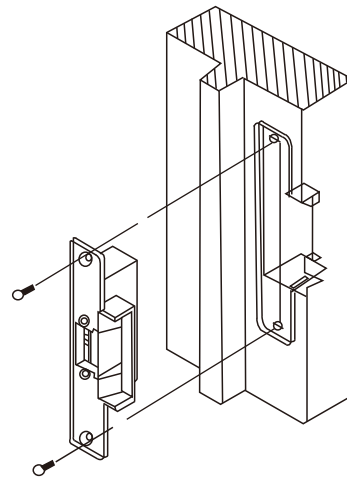

YLI ELECTRONIC

Long-type Electric Strike

Model: YS-132NO/NC

Specification

Size	250Lx25Wx31H(mm)
Voltage	12VDC
Current	200mA
Feature	Fail secure(YS-132NO) Fail safe(YS-132NC)
Suitable for	Wooden door; Metal door
Finishing	Stainless steel
Weight	0.4kg

Diagram(unit:mm)

Options of Mechanical Lock

Mechanical Lock

Knob lock

Installation

1 Cut hole according to the dimension of strike.

2 Assemble the lock and connect it to the power to test

3 Fix the electric strike

4 Finished

Suitable for

Metal Door Frame

Wooden Door Frame

Wire connection