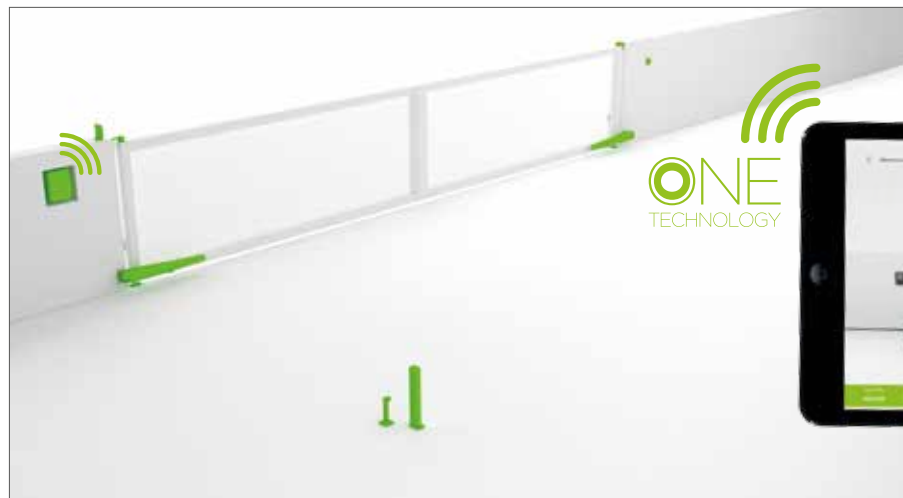

## ABACUS 300 ONE KIT CONTENTS

**ABACUS 300 ONE**  
2 MOTORS ABACUS 300 ONE

**QUAD ONE 24V 2M**  
Control unit

**KEEP 2 RC**  
2 radio control unit 2ch.

**DART ONE**  
Photocells

**SWIFT-Y ONE**  
Flashing signal lights

**AC 40**  
Signage table

Accessories included

Setup with ONE technology needs wi-fi key K-ONE, not included in the kit

Tablet not included