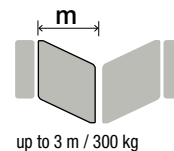

ARTICLE	CODE	MOTOR CODE	DESCRIPTION	PACKAGE	WEIGHT	PALETTE
KIT ABACUS 300 ONE	GK1A300MLB000	ABACUS 300 24V ONE / G1A300MELOB00	Kit Abacus One 24V for swing leaves	1 kit	26,2 kg	16