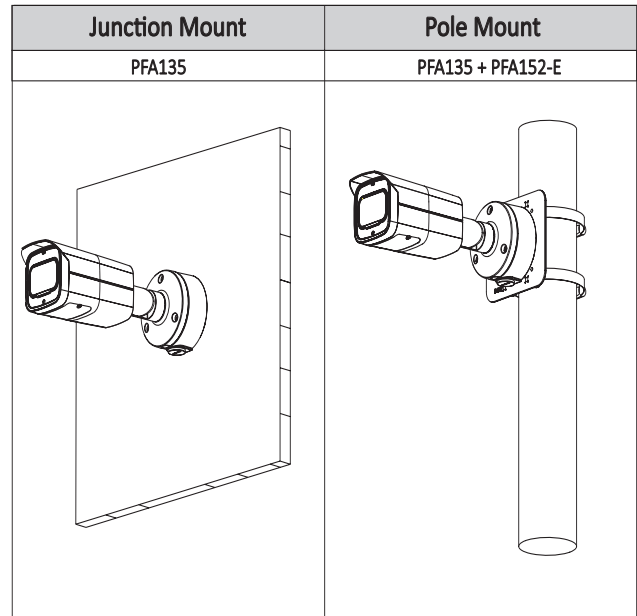

Accessories

Optional:

PFA135 Junction Box

PFA152-E Pole Mount

Dimensions (mm/inch)