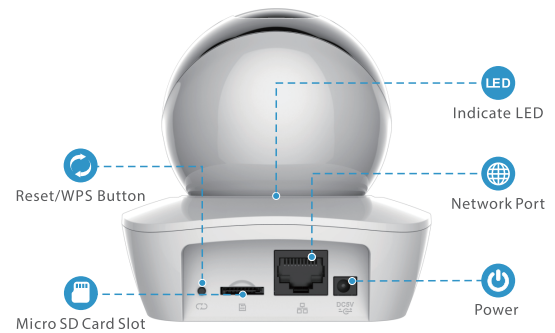

Smart Tracking
Tracking any object when it moves

Alarm Notification
Get instant alert while you're on the go

Easy4ip Cloud
Cloud management for your easy monitoring

Stay close with what you care

With Easy4ip Cloud, you'll have access to what you care as long as Internet is available. You can record daily or motion videos on Easy4ip Cloud and playback anytime anywhere.

Front View

Back View

Specifications

Camera

1/3" 4Megapixel progressive CMOS
 4MP(2688 x 1520)
 Night Vision: 10m distance
 3.6mm fixed lens
 Field of View : 83°(H), 45°(V), 94°(D)
 355°Pan & 90°Tilt

Video & Audio

Auxiliary Interface

Micro SD Slot (up to 128GB)
 Built-in Mic & Speaker
 WPS/Reset button

General

DC 5V2A Power supply
 Power Consumption: <8W
 Working Environment:-10°C~+45°C, Less than 95%RH
 Dimensions: 94 × 94 × 94mm (3.7 × 3.7 × 3.7inch)
 Weight: 240g (0.53lb)
 CE, FCC, UL