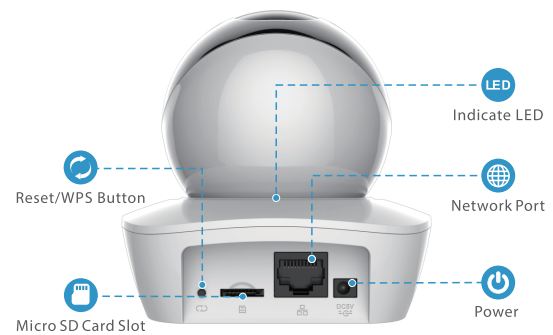

Smart Tracking
Tracking any object when it moves

Alarm Notification
Get instant alert while you're on the go

Easy4ip Cloud
Cloud management for your easy monitoring

Stay close with what you care

With Easy4ip Cloud, you'll have access to what you care as long as Internet is available. You can record daily or motion videos on Easy4ip Cloud and playback anytime anywhere.

Front View

Back View

Specifications

Camera

1/2.9" 2Megapixel progressive CMOS
2MP(1920 x 1080)
Night Vision: 10m distance
3.6mm fixed lens
Field of View : 84°(H), 45°(V), 97°(D)
355°Pan & 90°Tilt

Video & Audio

Auxiliary Interface

Micro SD Slot (up to 128GB)
Built-in Mic & Speaker
WPS/Reset button

General

DC 5V2A Power supply
Power Consumption: <7W
Working Environment:-10°C~+45°C, Less than 95%RH
Dimensions: 94 × 94 × 94mm (3.7 × 3.7 × 3.7inch)
Weight: 240g (0.53lb)
CE, FCC, UL