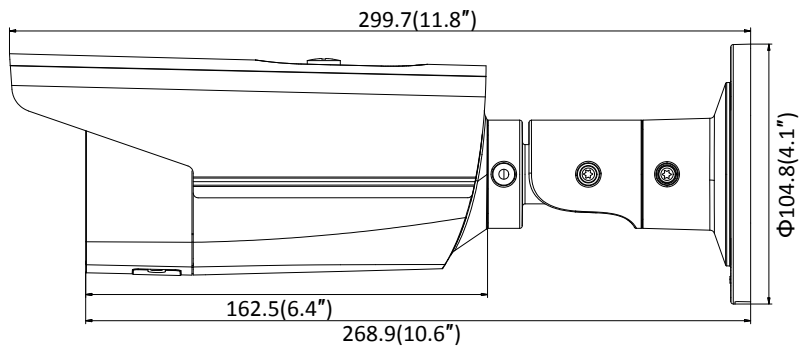

Weight

Camera: 1200 g (2.7 lb.)

Available Model

DS-2CD2T83G0-I5(2.8/4/6/8 mm), DS-2CD2T83G0-I8(2.8/4/6/8 mm)

Dimension

Unit: mm

Accessory