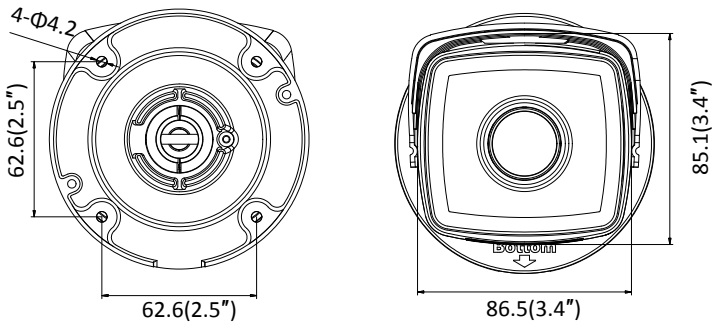

Weight

Camera: 1200 g (2.7 lb.)

Available Model

DS-2CD2T83G0-I5(2.8/4/6/8 mm), DS-2CD2T83G0-I8(2.8/4/6/8 mm)

Dimension

Unit: mm

Accessory